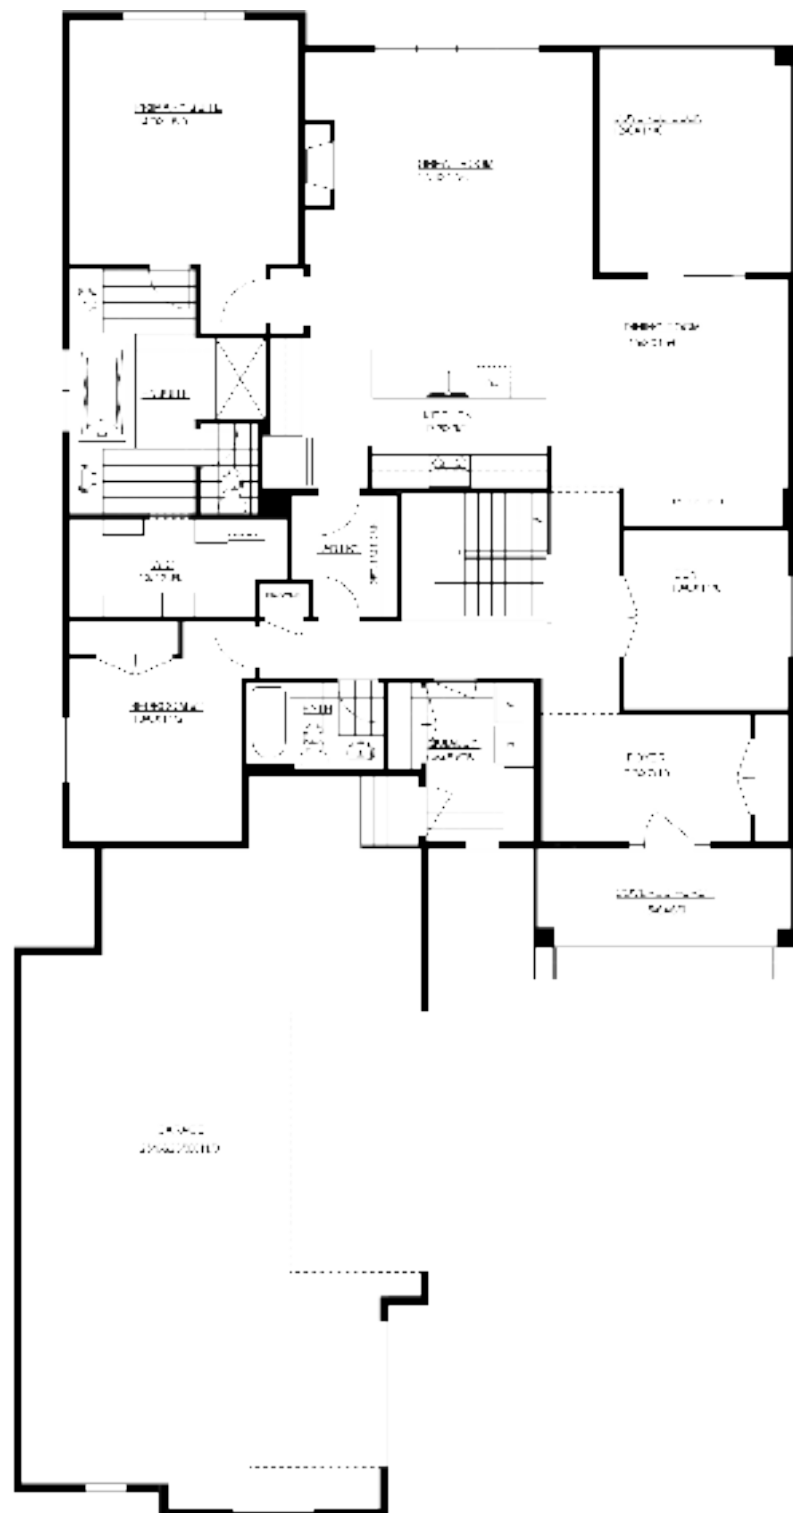

19 YEARS
→ EST. 2004

crystalcreekhome.ca

The Dorchester
48

2 Bath
2 Bed
2043 sqft

The Dorchester 48

2043 sqft

Main Floor | 2043 sqft

OPTIONAL Lower Level | 1438 sqft

Available Elevations:

• Please confirm with our Sales Team which elevations are available in your desired community. All elevations, floorplans and dimensions are for illustrative purposes only and are intended to convey a concept and visualization of our homes. They are subject to modifications at any time and are not to be used for contractual purposes. Square footage noted reflects Residential Measurement Standard.