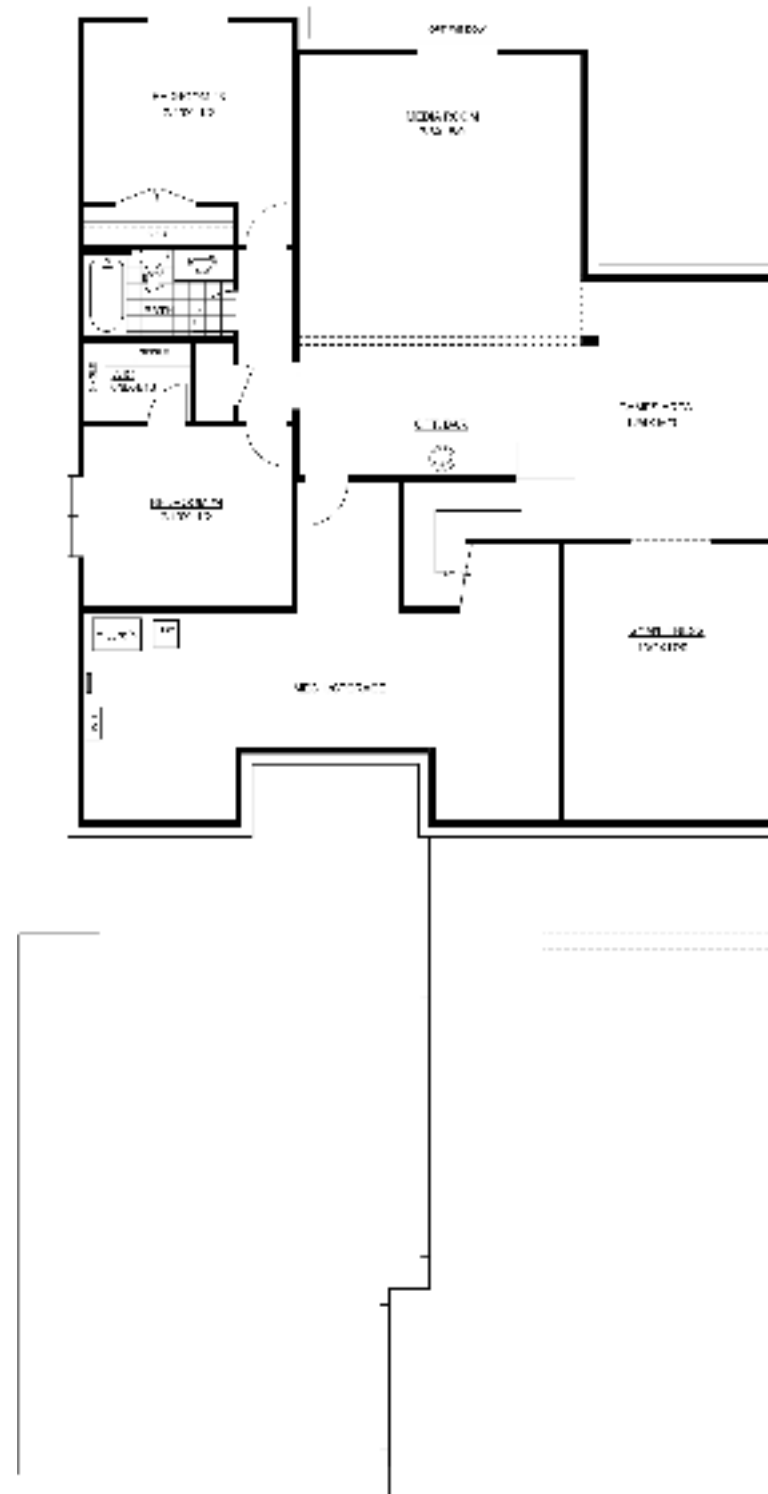

19 YEARS
→ EST. 2004

crystalcreekhome.ca

The Dorchester
48

2 Bath
2 Bed
2043 sqft

The Dorchester 48

2043 sqft

Main Floor | 2043 sqft

OPTIONAL Lower Level | 1438 sqft

Available Elevations:

• Please confirm with our Sales Team which elevations are available in your desired community. All elevations, floorplans and dimensions are for illustrative purposes only and are intended to convey a concept and visualization of our homes. They are subject to modifications at any time and are not to be used for contractual purposes. Square footage noted reflects Residential Measurement Standard.