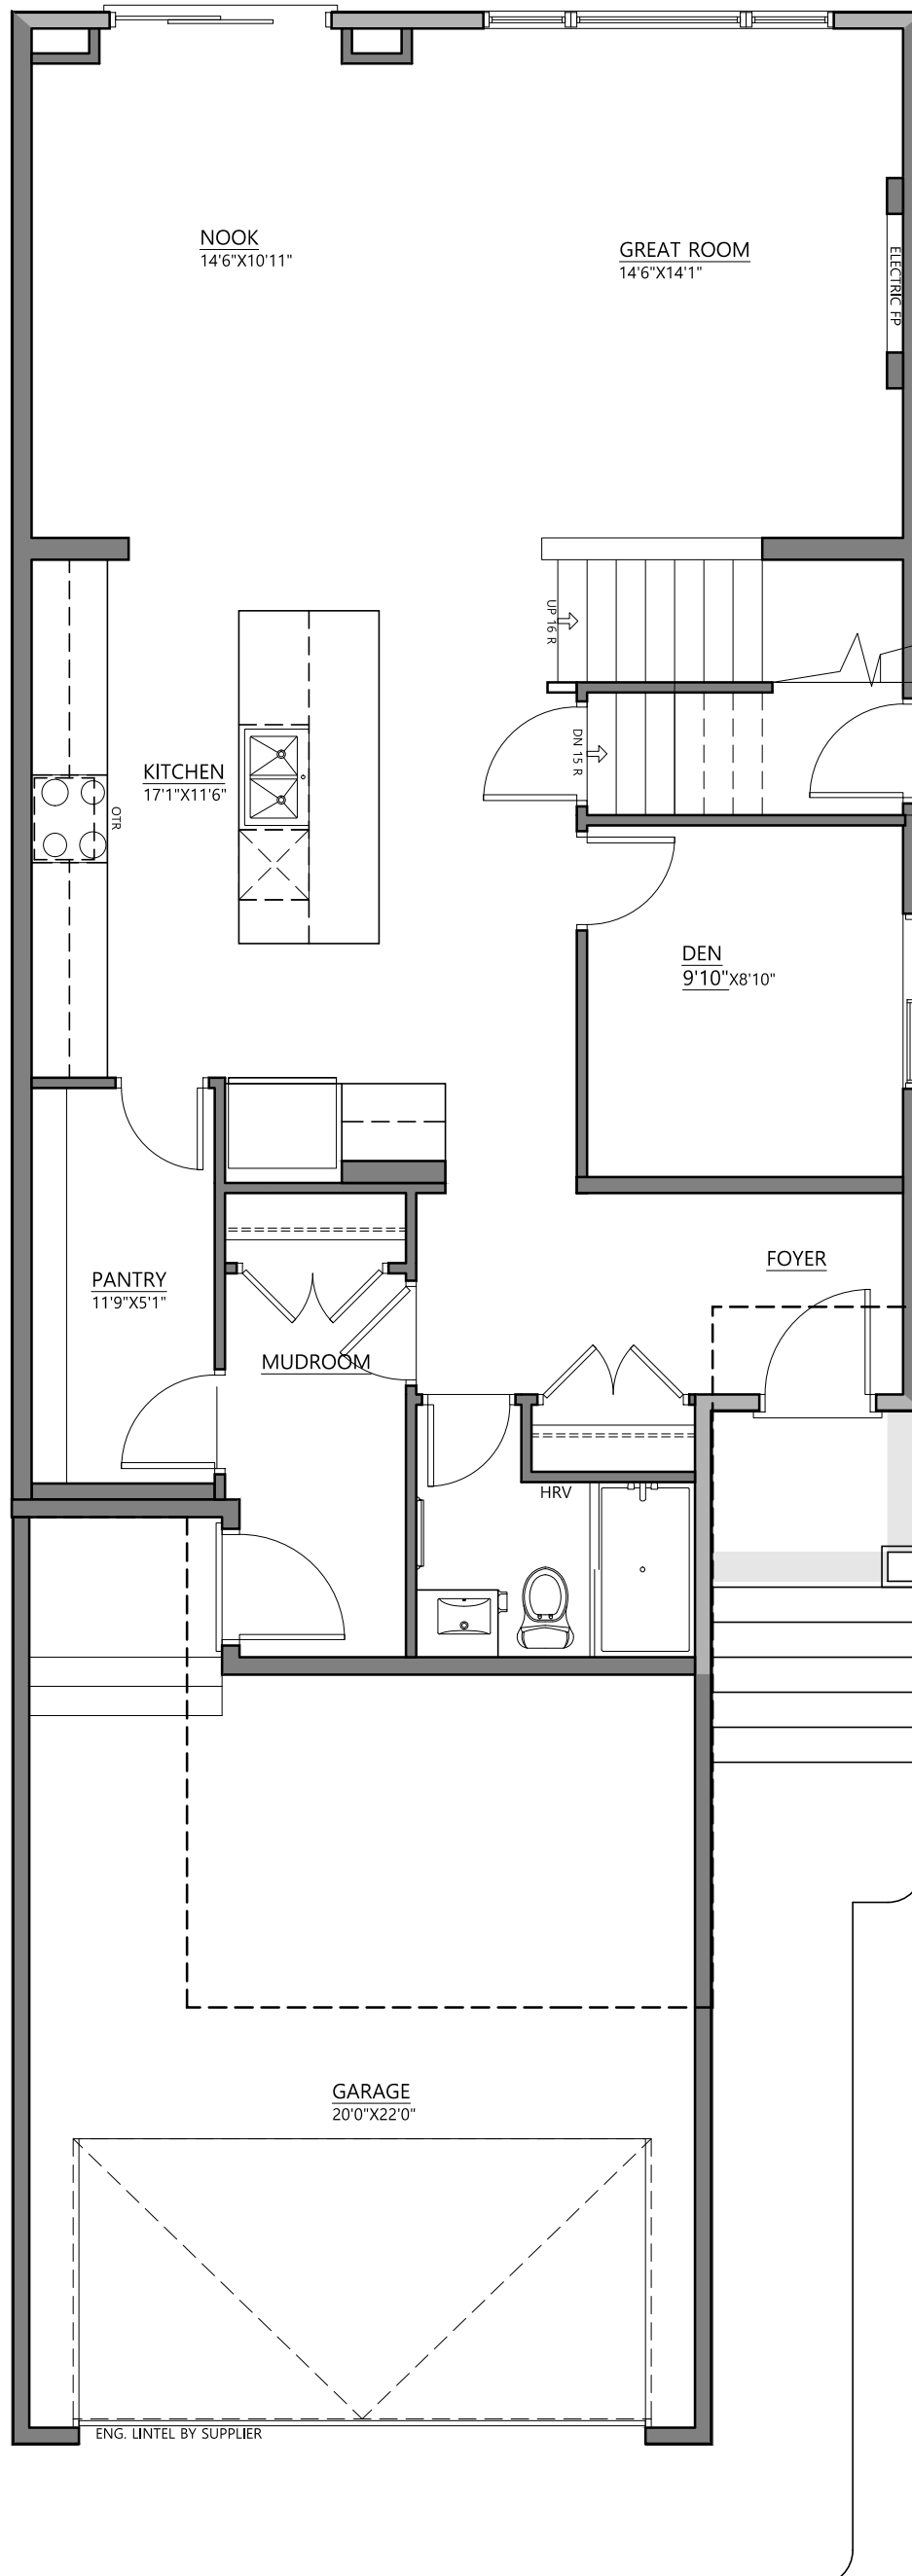

9'1" MAIN FLOOR PLAN - PRAIRIE  
1163 SQ.FT.

# FULL BATH OPTION

# 8'1" STANDARD UPPER FLOOR