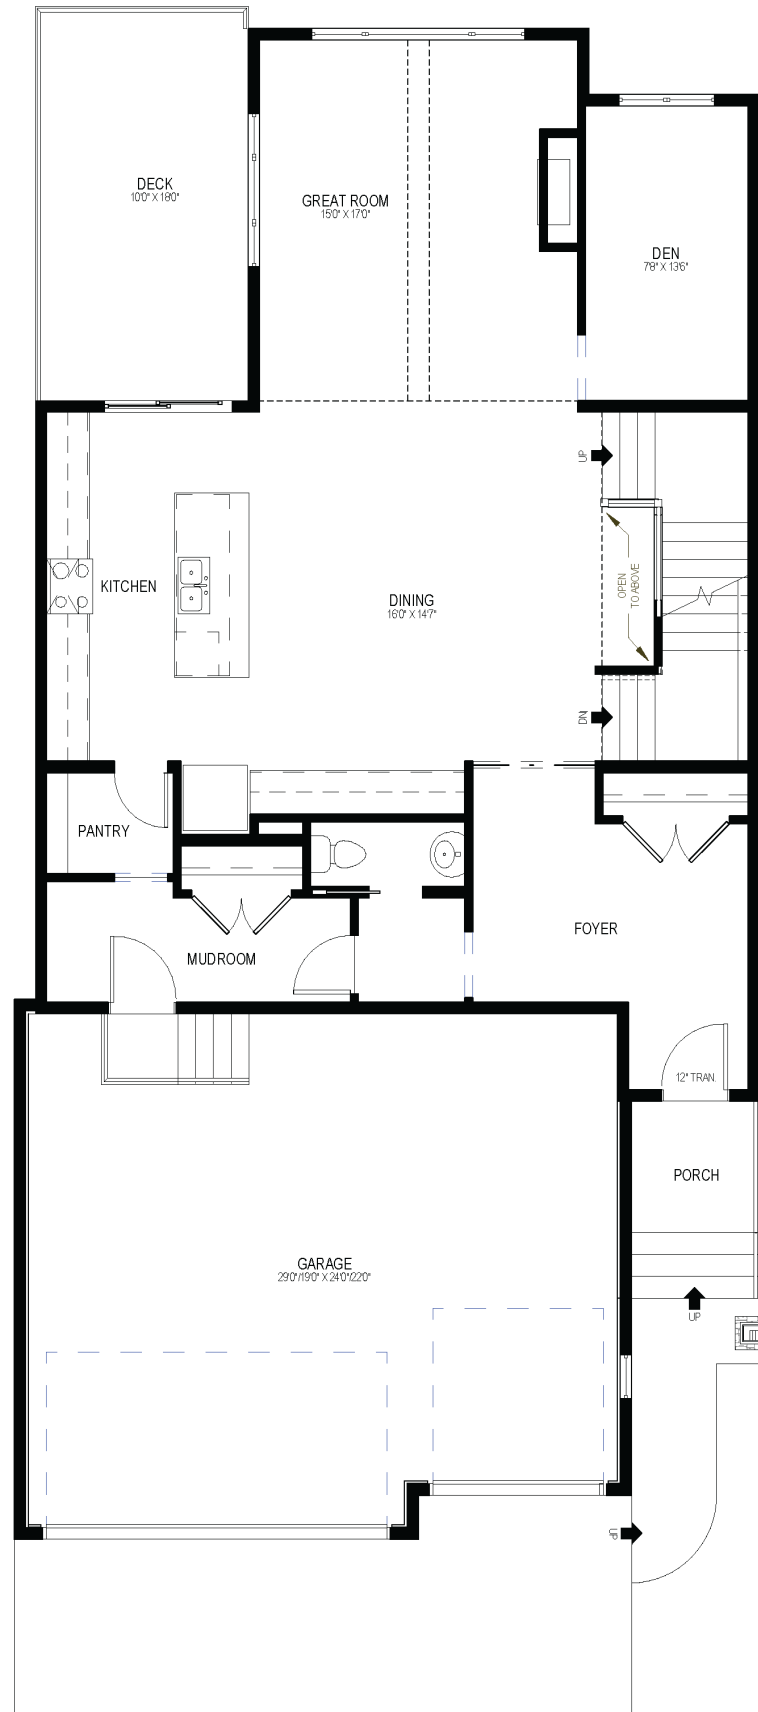

Quick Possession Home

CRYSTAL CREEK
HOMES
19 YEARS
EST. 2004

CRYSTAL CREEK
HOMES

The Mason
126 Legacy Woods
Crescent SE

2.5 
4 
2964 sqft

The Mason

126 Legacy Woods Crescent SE - 2964 sqft

Main Floor | 1363 sqft

Upper Floor | 1513 sqft

Elevation:

Craftsman

All elevations, floorplans and dimensions are for illustrative purposes only and are intended to convey a concept and visualization of our homes. They are subject to modifications at any time and are not to be used for contractual purposes.