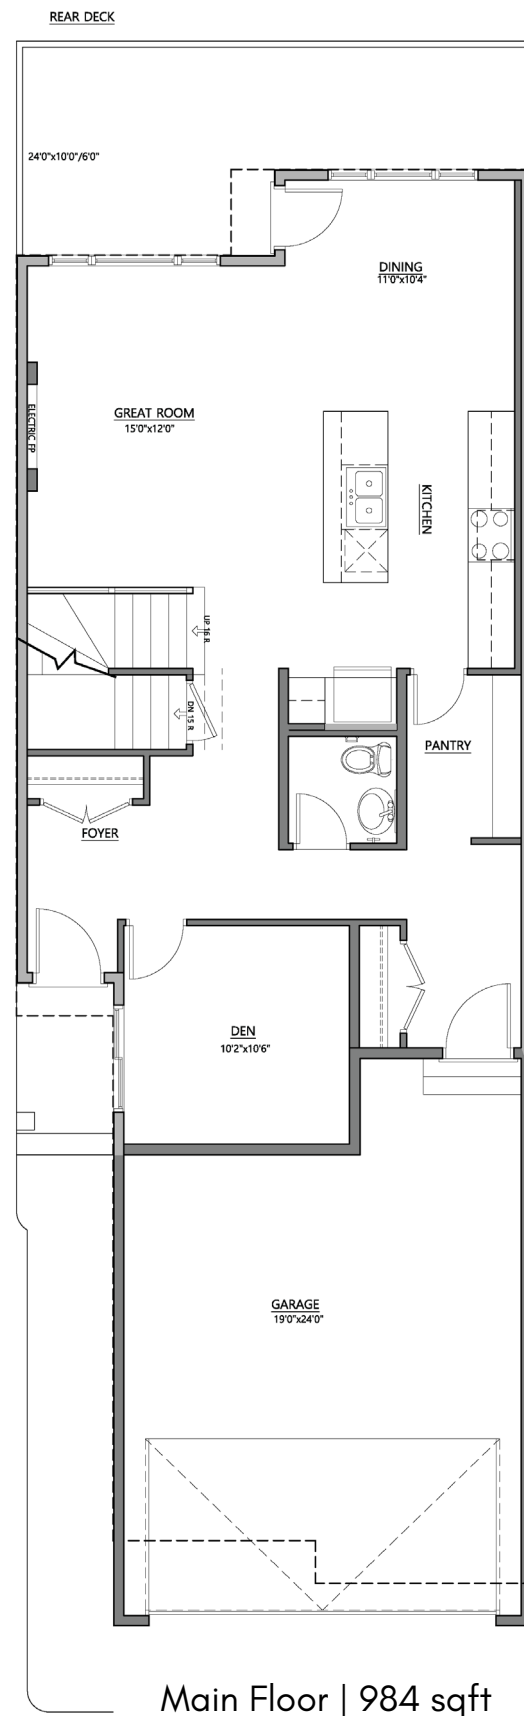

*Rendering not fully representative of home

Quick Possession Home

The Wyatt
180 Belvedere
Drive SE

2.5 
4 
2157 sqft

The Wyatt

180 Belvedere Drive - 2157 sqft

Elevation:

Modern Farmhouse

All elevations, floorplans and dimensions are for illustrative purposes only and are intended to convey a concept and visualization of our homes. They are subject to modifications at any time and are not to be used for contractual purposes.