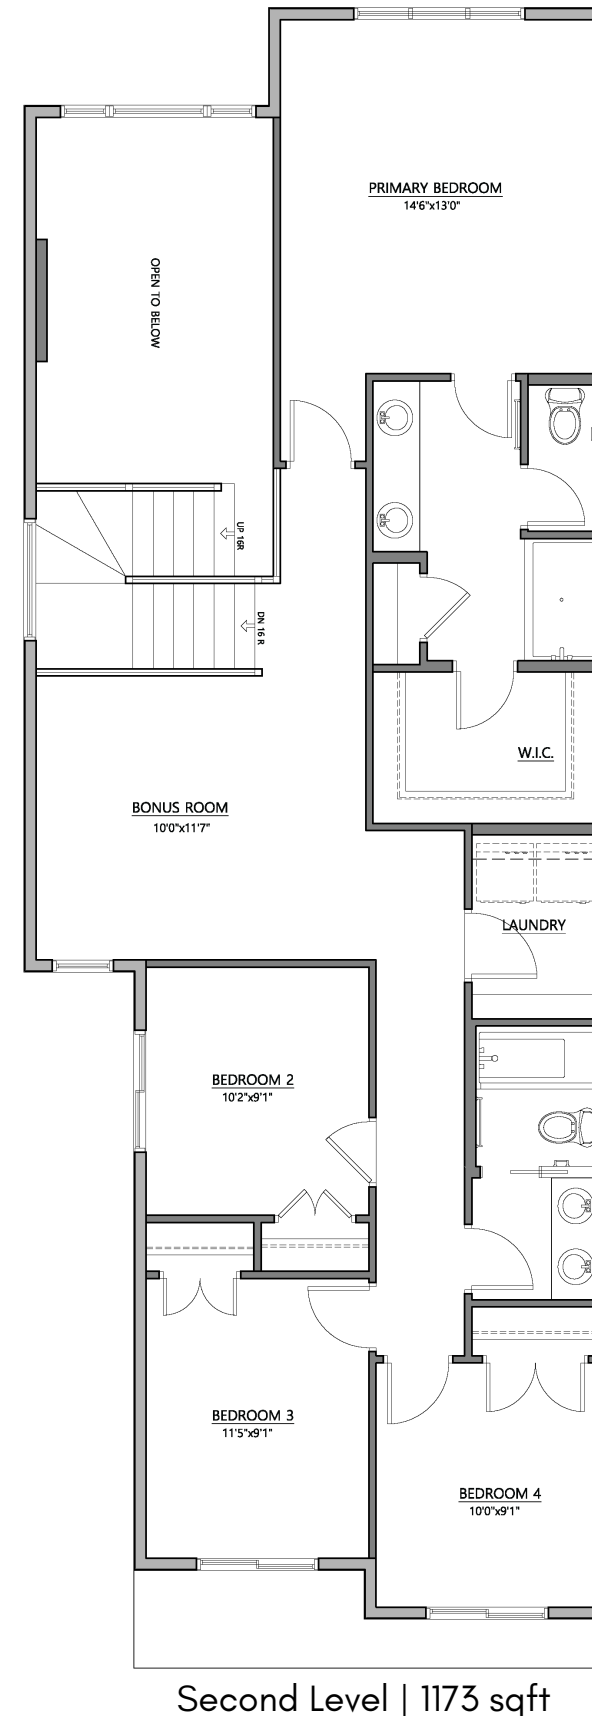

*Rendering not fully representative of home

Quick Possession Home

The Wyatt
180 Belvedere
Drive SE

2.5 
4 
2157 sqft

The Wyatt

180 Belvedere Drive - 2157 sqft

Elevation:

Modern Farmhouse

All elevations, floorplans and dimensions are for illustrative purposes only and are intended to convey a concept and visualization of our homes. They are subject to modifications at any time and are not to be used for contractual purposes.