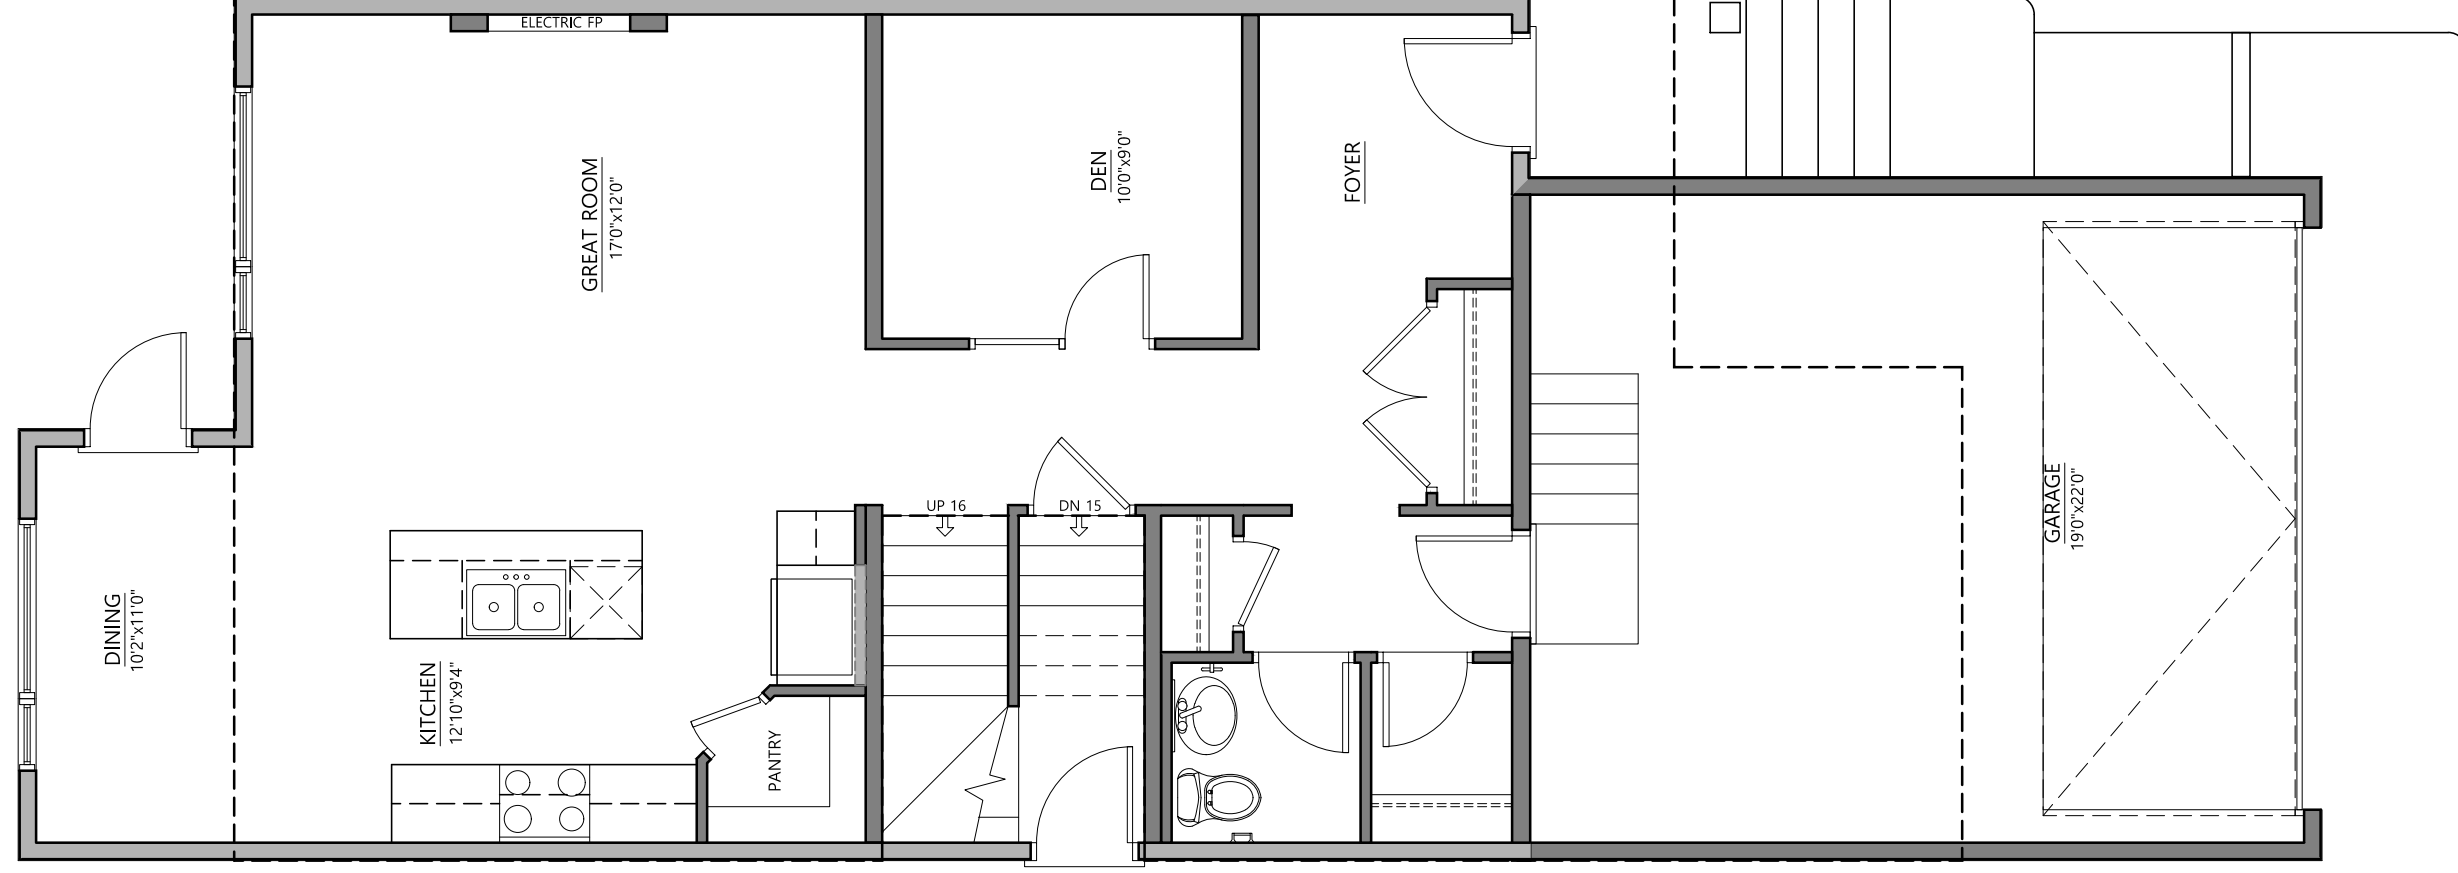

**8'1" MAIN FLOOR PLAN**  
**947 SQ.FT.**

249 BELVEDERE DRIVE SE

8'1" UPPER FLOOR PLAN  
1000 SQ.FT.

249 BELVEDERE DRIVE SE