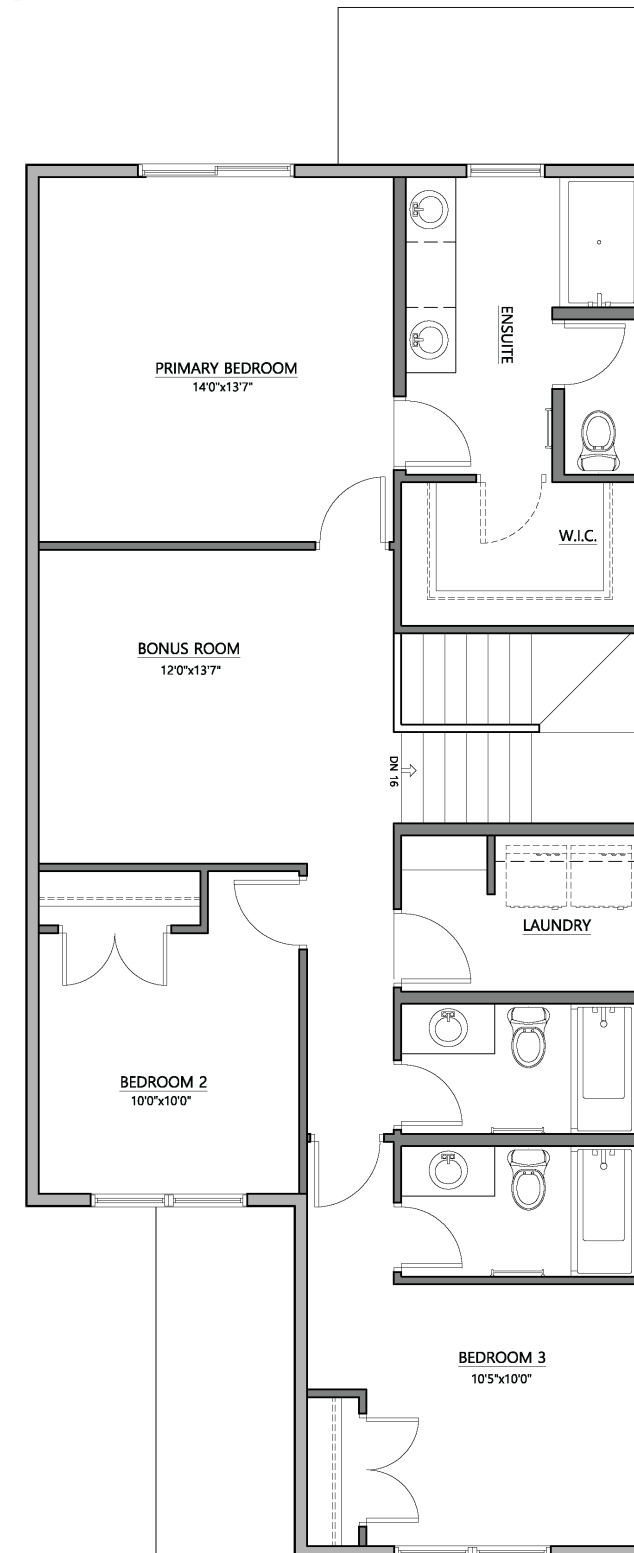

Quick Possession Home

The Carson
251 Belvedere
Drive SE

4 
3 
2011 sqft

The Carson

251 Belvedere Drive - 2011 sqft

Main Floor | 936 sqft

Second Level | 1075 sqft

Elevation:

Prairie

All elevations, floorplans and dimensions are for illustrative purposes only and are intended to convey a concept and visualization of our homes. They are subject to modifications at any time and are not to be used for contractual purposes.