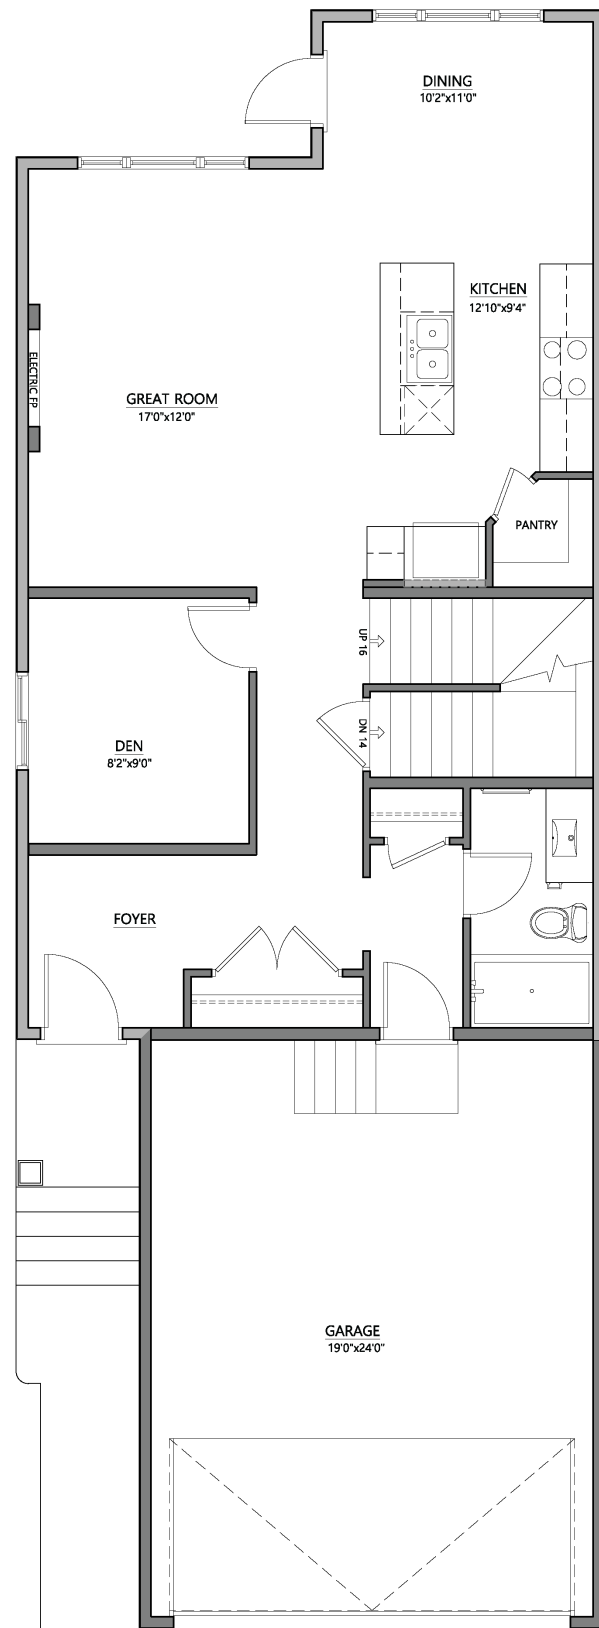

Quick Possession Home

The Carson
251 Belvedere
Drive SE

4 
3 
2011 sqft

The Carson

251 Belvedere Drive - 2011 sqft

Main Floor | 936 sqft

Second Level | 1075 sqft

Elevation:

Prairie

All elevations, floorplans and dimensions are for illustrative purposes only and are intended to convey a concept and visualization of our homes. They are subject to modifications at any time and are not to be used for contractual purposes.