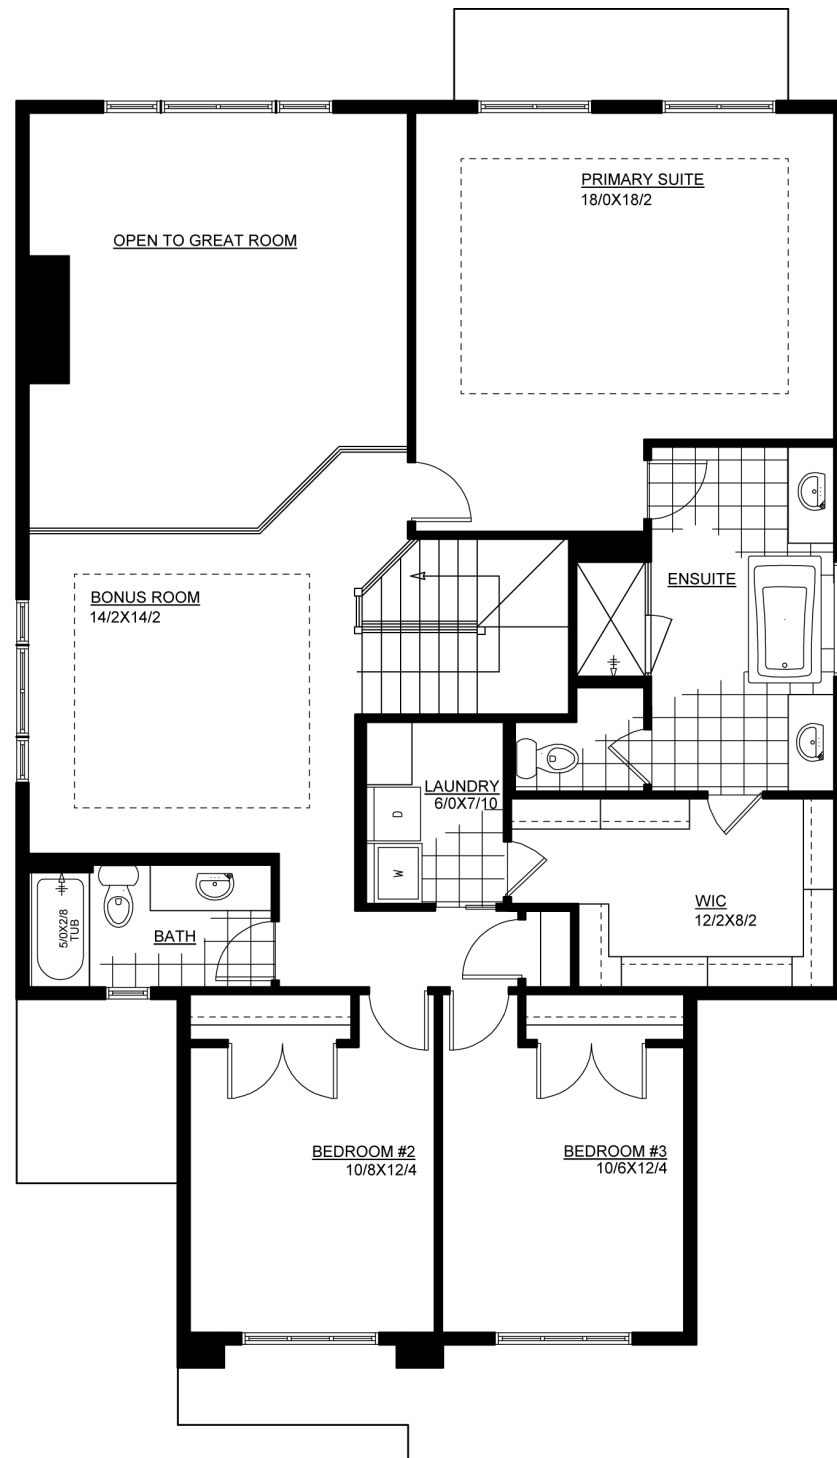

# Quick Possession Home

CRYSTAL CREEK  
HOMES  
19 YEARS  
EST. 2004

The Devonshire 36  
632 Legacy Woods  
Circle SE

2.5   
3   
2723 sqft

# The Devonshire 36

632 Legacy Woods Circle SE - 2723 sqft

Main Floor | 1331 sqft

Upper Floor | 1392 sqft

Lower Level | 970 sqft

## Elevation:

Prairie

All elevations, floorplans and dimensions are for illustrative purposes only and are intended to convey a concept and visualization of our homes. They are subject to modifications at any time and are not to be used for contractual purposes.