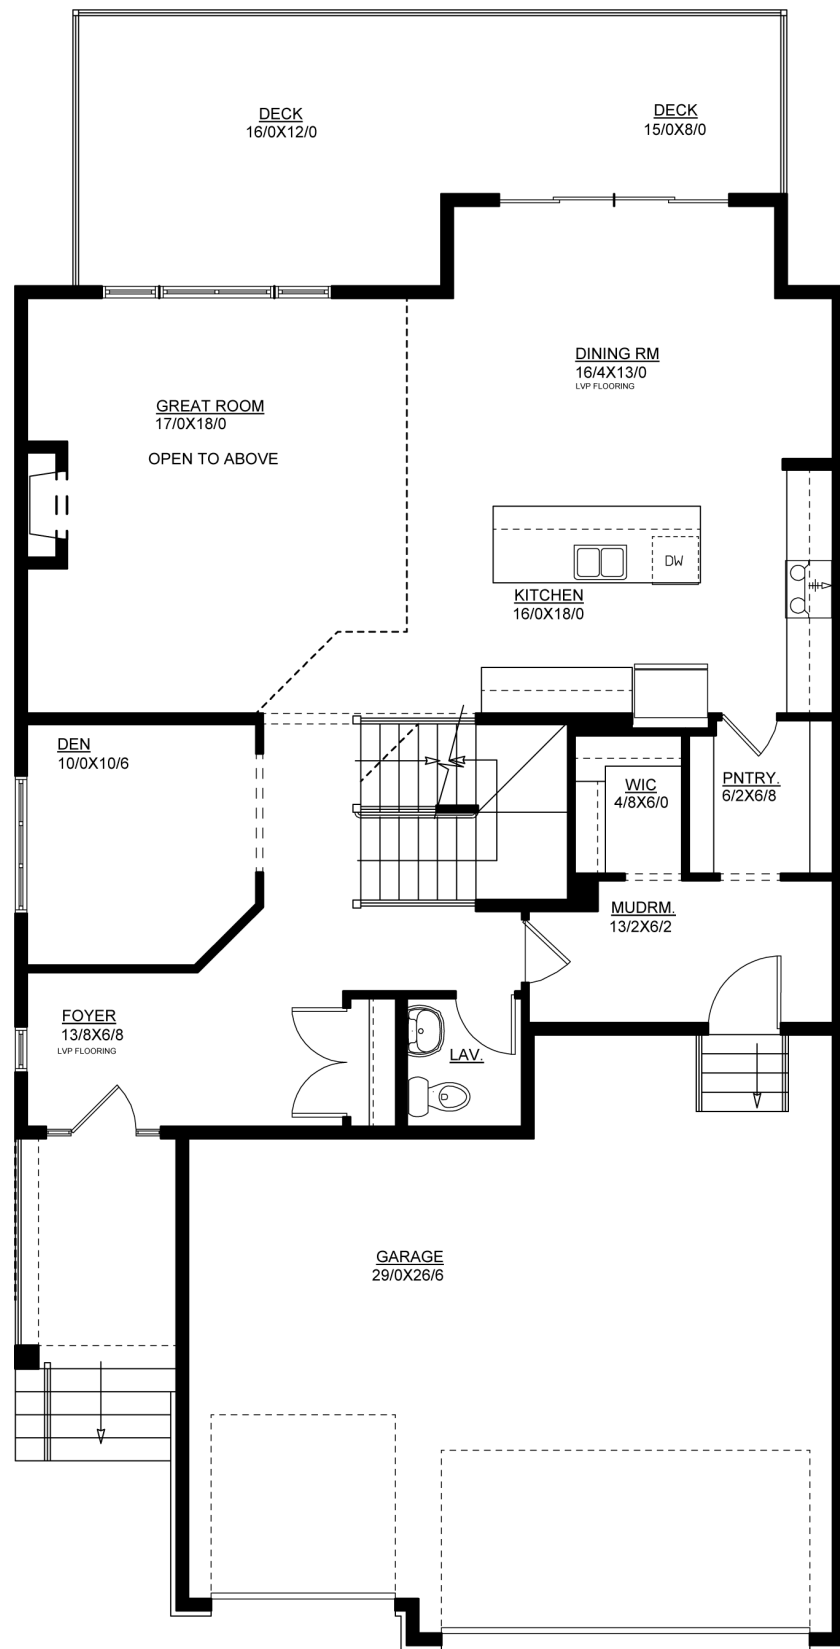

# Quick Possession Home

CRYSTAL CREEK  
HOMES  
19 YEARS  
EST. 2004

The Devonshire 36  
632 Legacy Woods  
Circle SE

2.5   
3   
2723 sqft

# The Devonshire 36

632 Legacy Woods Circle SE - 2723 sqft

Main Floor | 1331 sqft

Upper Floor | 1392 sqft

Lower Level | 970 sqft

## Elevation:

Prairie

All elevations, floorplans and dimensions are for illustrative purposes only and are intended to convey a concept and visualization of our homes. They are subject to modifications at any time and are not to be used for contractual purposes.