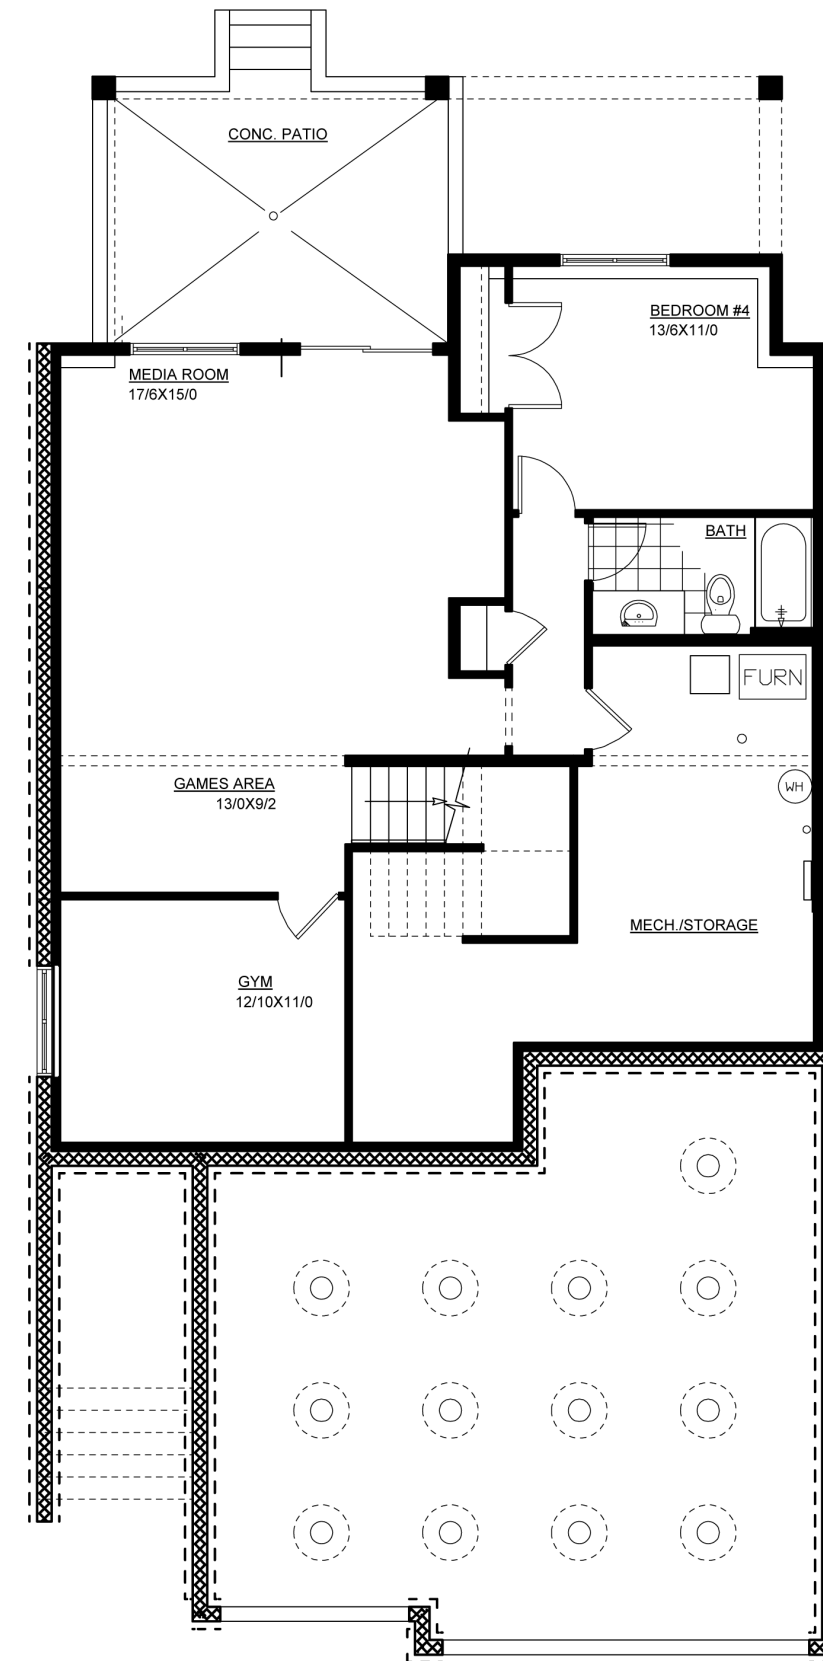

# Quick Possession Home

CRYSTAL CREEK  
HOMES  
19 YEARS  
EST. 2004

The Devonshire 36  
632 Legacy Woods  
Circle SE

2.5   
3   
2723 sqft

# The Devonshire 36

632 Legacy Woods Circle SE - 2723 sqft

Main Floor | 1331 sqft

Upper Floor | 1392 sqft

Lower Level | 970 sqft

## Elevation:

Prairie

All elevations, floorplans and dimensions are for illustrative purposes only and are intended to convey a concept and visualization of our homes. They are subject to modifications at any time and are not to be used for contractual purposes.