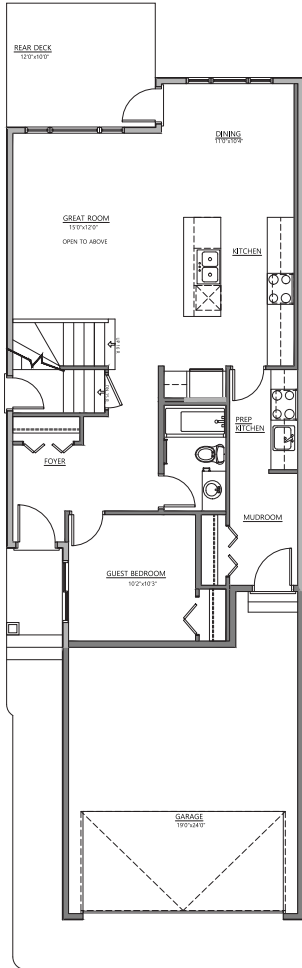

CRYSTAL CREEK HOMES

**QUICK
POSSESSION**

Wyatt

159 Belvedere Crescent

2238 SQ FT

4 BEDROOMS | 3 BATHROOMS | 2 CAR GARAGE

 BELVEDERE

crystalcreekhomes.ca

Wyatt

159 Belvedere Crescent

2238 SQ FT

4 BEDROOMS | 3 BATHROOMS | 2 CAR GARAGE

View Interior Selections
of this home!

MAIN FLOOR | 995 SQ FT

UPPER FLOOR | 1243 SQ FT

INTERIOR FINISHINGS | SIDNEY