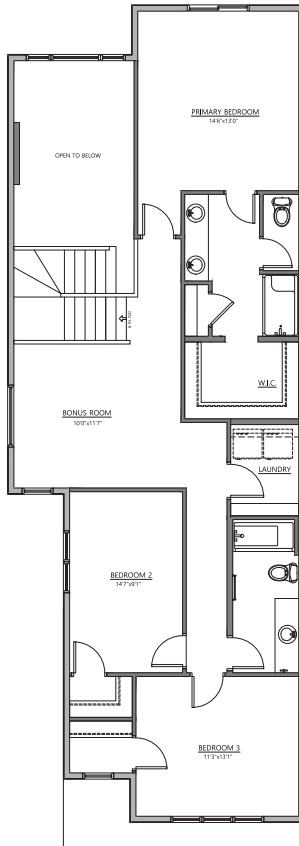

CRYSTAL CREEK HOMES

**QUICK
POSSESSION**

Wyatt

159 Belvedere Crescent

2238 SQ FT

4 BEDROOMS | 3 BATHROOMS | 2 CAR GARAGE

 BELVEDERE

crystalcreekhomes.ca

Wyatt

159 Belvedere Crescent

2238 SQ FT

4 BEDROOMS | 3 BATHROOMS | 2 CAR GARAGE

View Interior Selections
of this home!

MAIN FLOOR | 995 SQ FT

UPPER FLOOR | 1243 SQ FT

INTERIOR FINISHINGS | SIDNEY