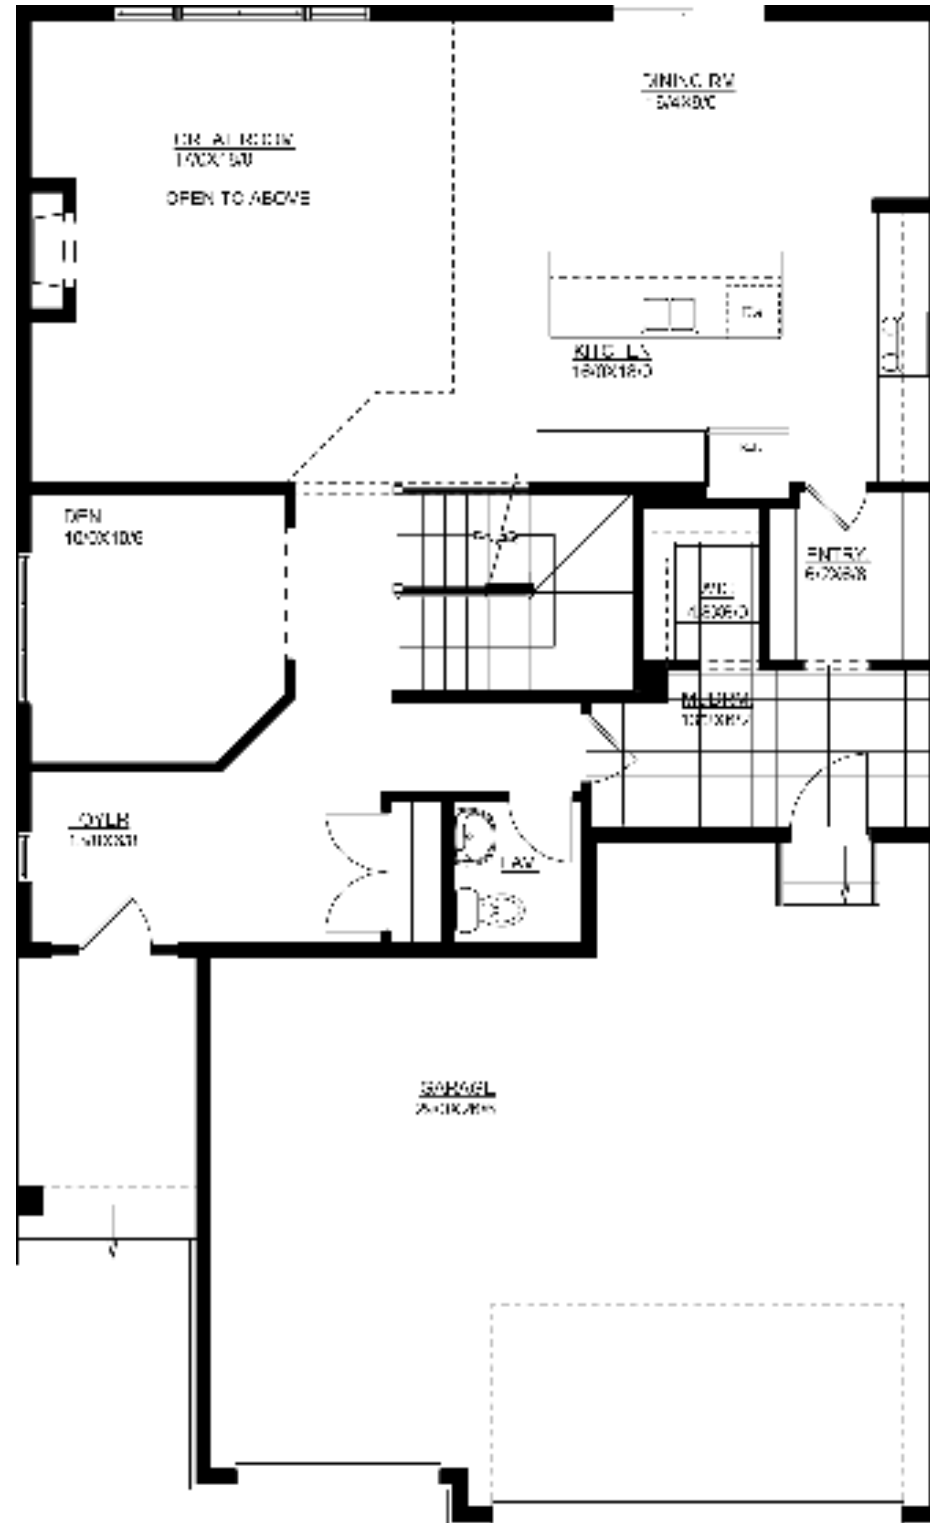

19 YEARS
→ EST. 2004

crystalcreekhome.ca

The Devonshire

2.5 Bath
3 Bed
2663 sqft

The Devonshire

2663 sqft

Main Floor | 1271 sqft

Upper Level | 1392 sqft

Available Elevations:

• Please confirm with our Sales Team which elevations are available in your desired community.

Prairie

Modern Farmhouse

Craftsman

Tudor