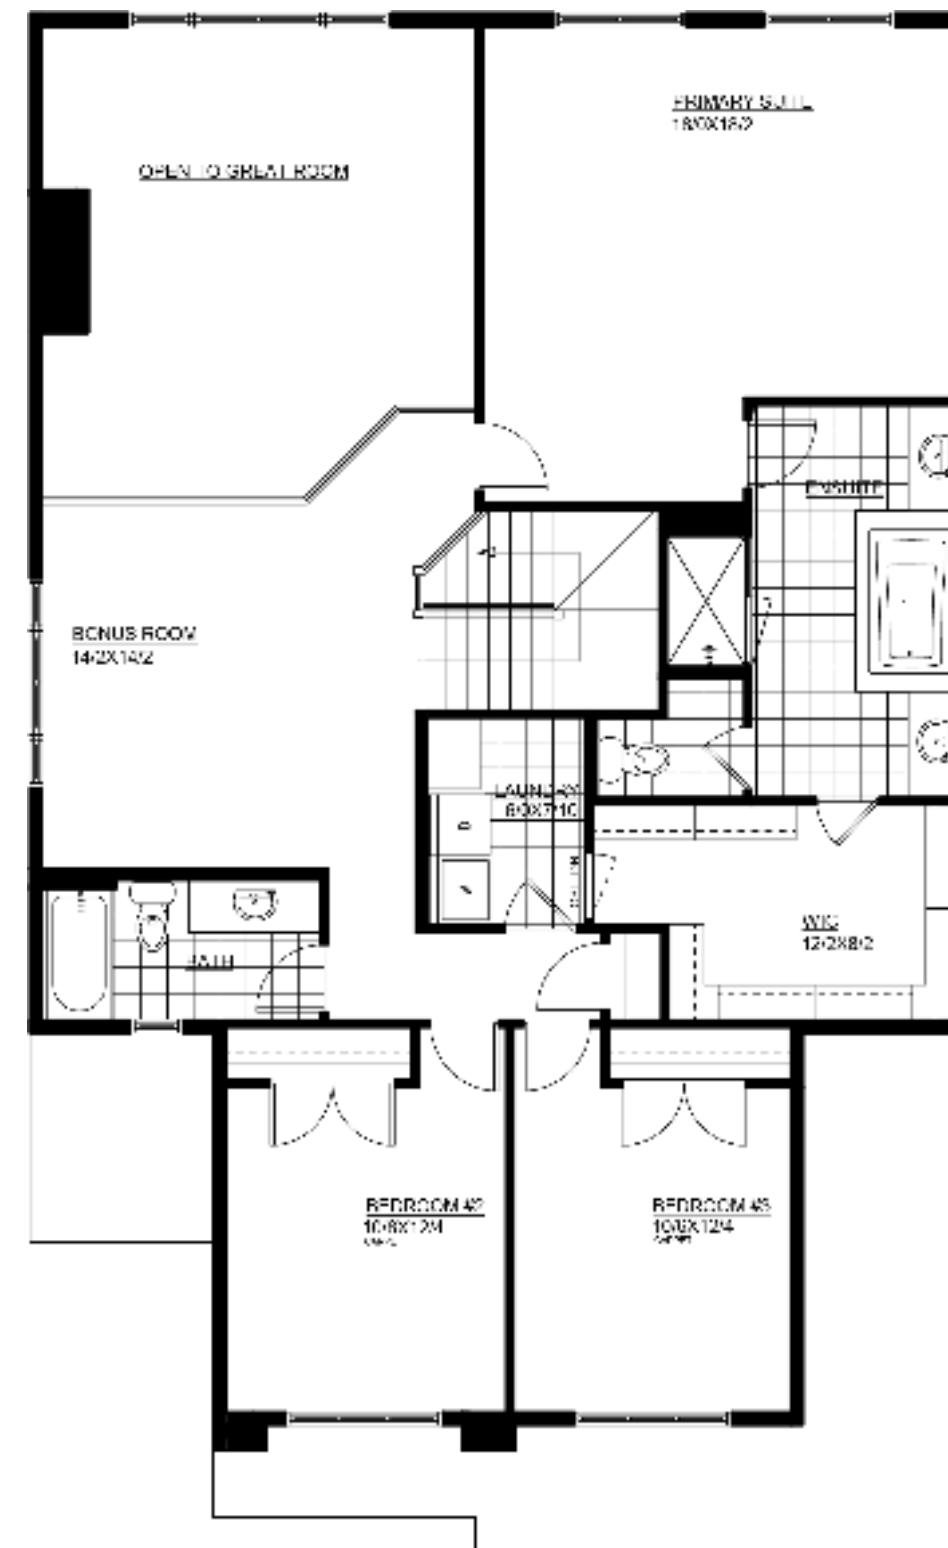

19 YEARS
→ EST. 2004

crystalcreekhome.ca

The Devonshire

2.5 Bath
3 Bed
2663 sqft

The Devonshire

2663 sqft

Main Floor | 1271 sqft

Upper Level | 1392 sqft

Available Elevations:

• Please confirm with our Sales Team which elevations are available in your desired community.

Prairie

Modern Farmhouse

Craftsman

Tudor