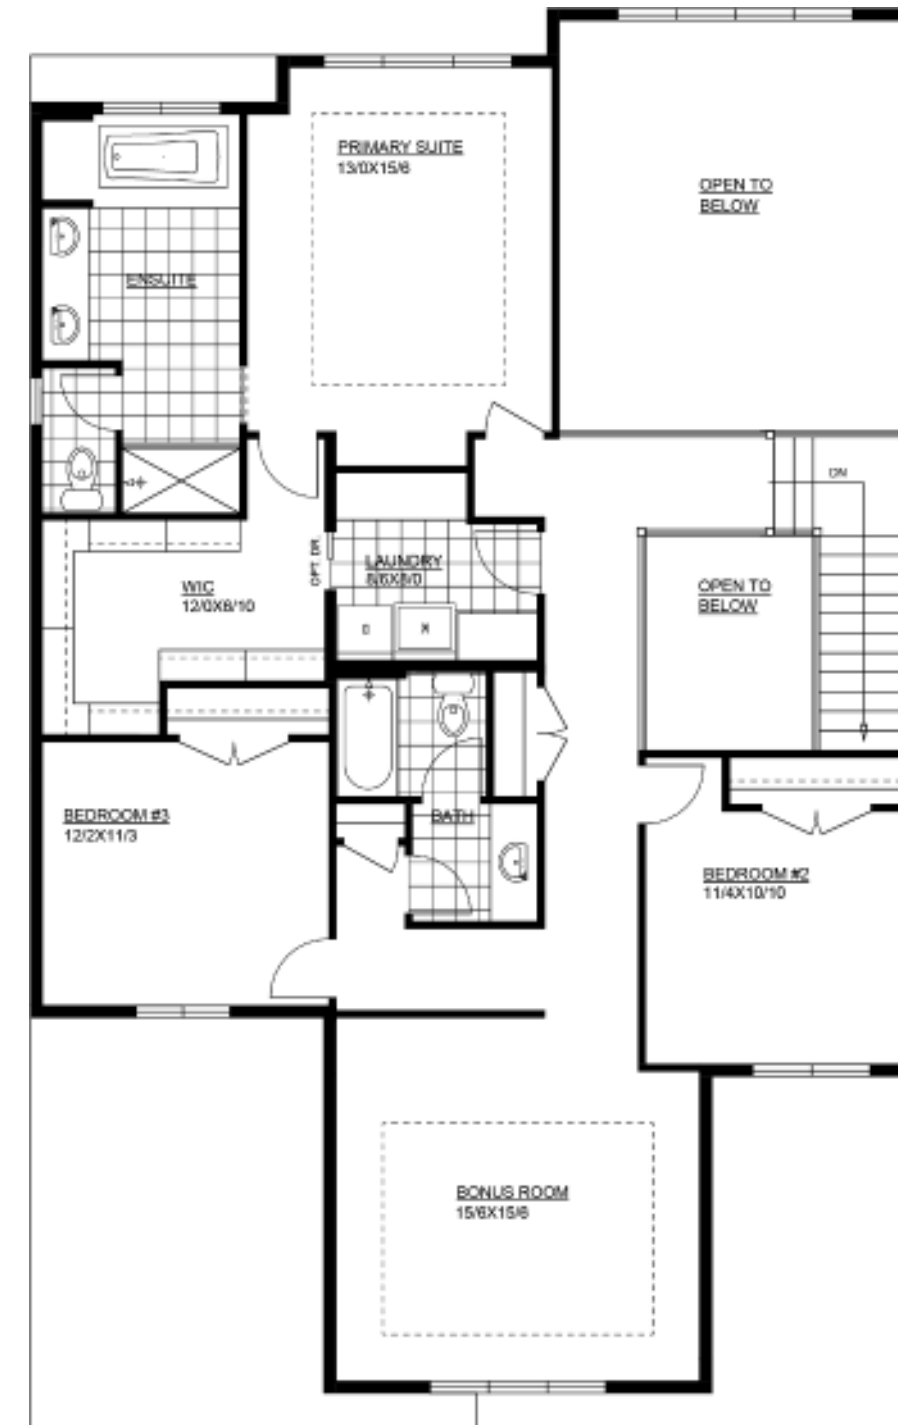

18 YEARS EST 2004

crystalcreekhome.ca

The Grayson
38

2.5 - 3 Bath
3 or 4 Bed
2847 sqft

The Grayson 38

2847 sqft

Main Floor | 1384 sqft

Upper Floor | 1463 sqft

Available Elevations:

• Please confirm with our Sales Team which elevations are available in your desired community.

Prairie

Modern Farmhouse

West Coast Modern

Modern Prairie