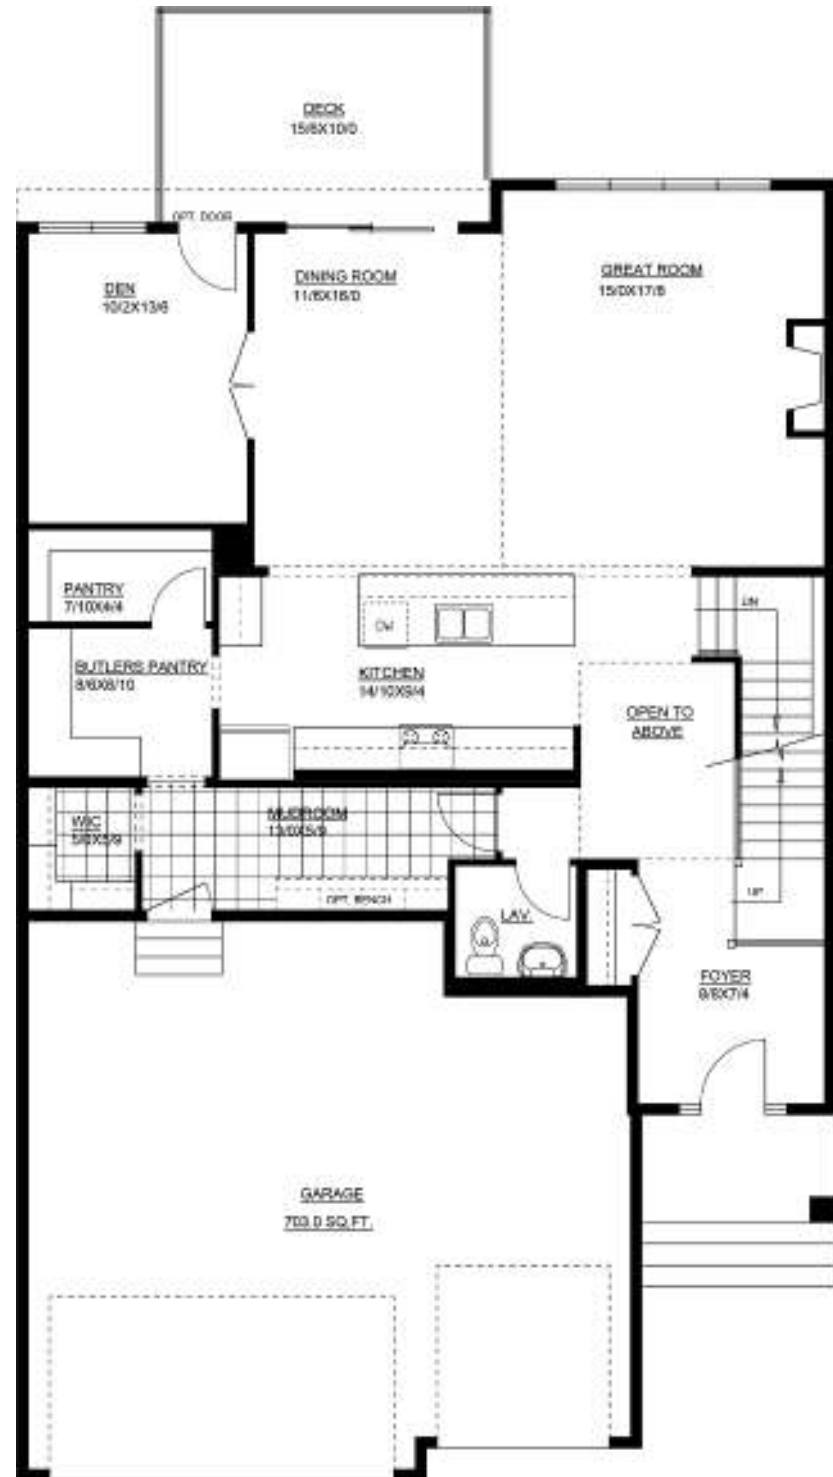

18 YEARS EST 2004

crystalcreekhome.ca

The Grayson
38

2.5 - 3 Bath
3 or 4 Bed
2847 sqft

The Grayson 38

2847 sqft

Main Floor | 1384 sqft

Upper Floor | 1463 sqft

Available Elevations:

• Please confirm with our Sales Team which elevations are available in your desired community.

Prairie

Modern Farmhouse

West Coast Modern

Modern Prairie