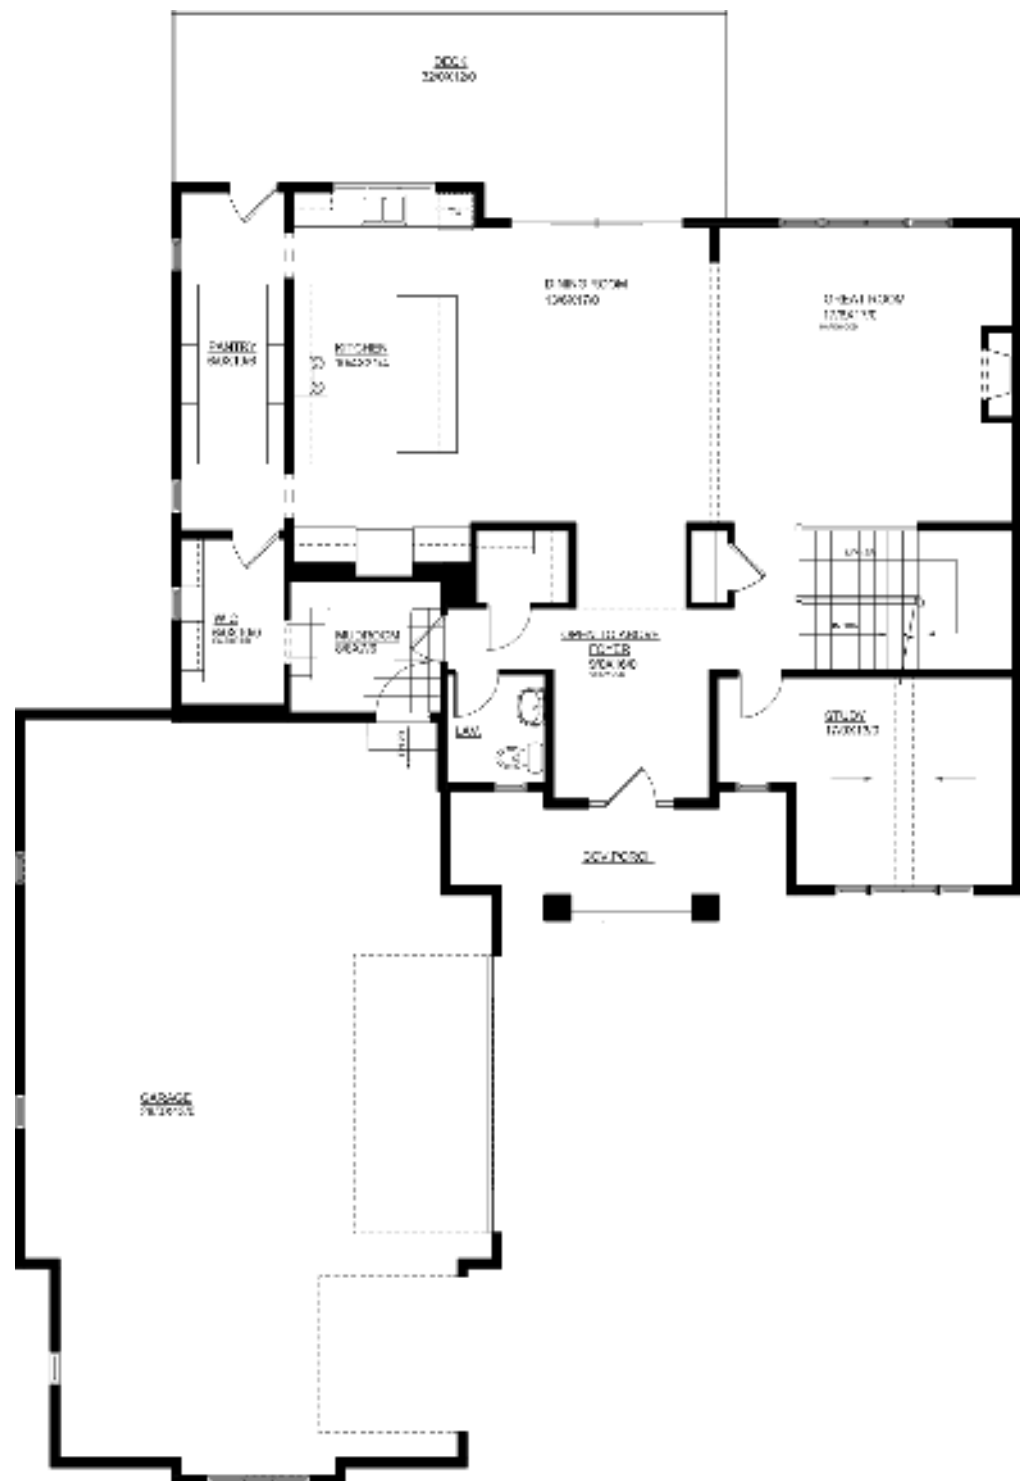

19 YEARS
→→→ EST. 2004

crystalcreekhome.ca

The Holden

3.5 Bath
3 Bed
3487 sqft

The Holden

3487 sqft

Main Floor | 1683 sqft

Upper Level | 1804 sqft