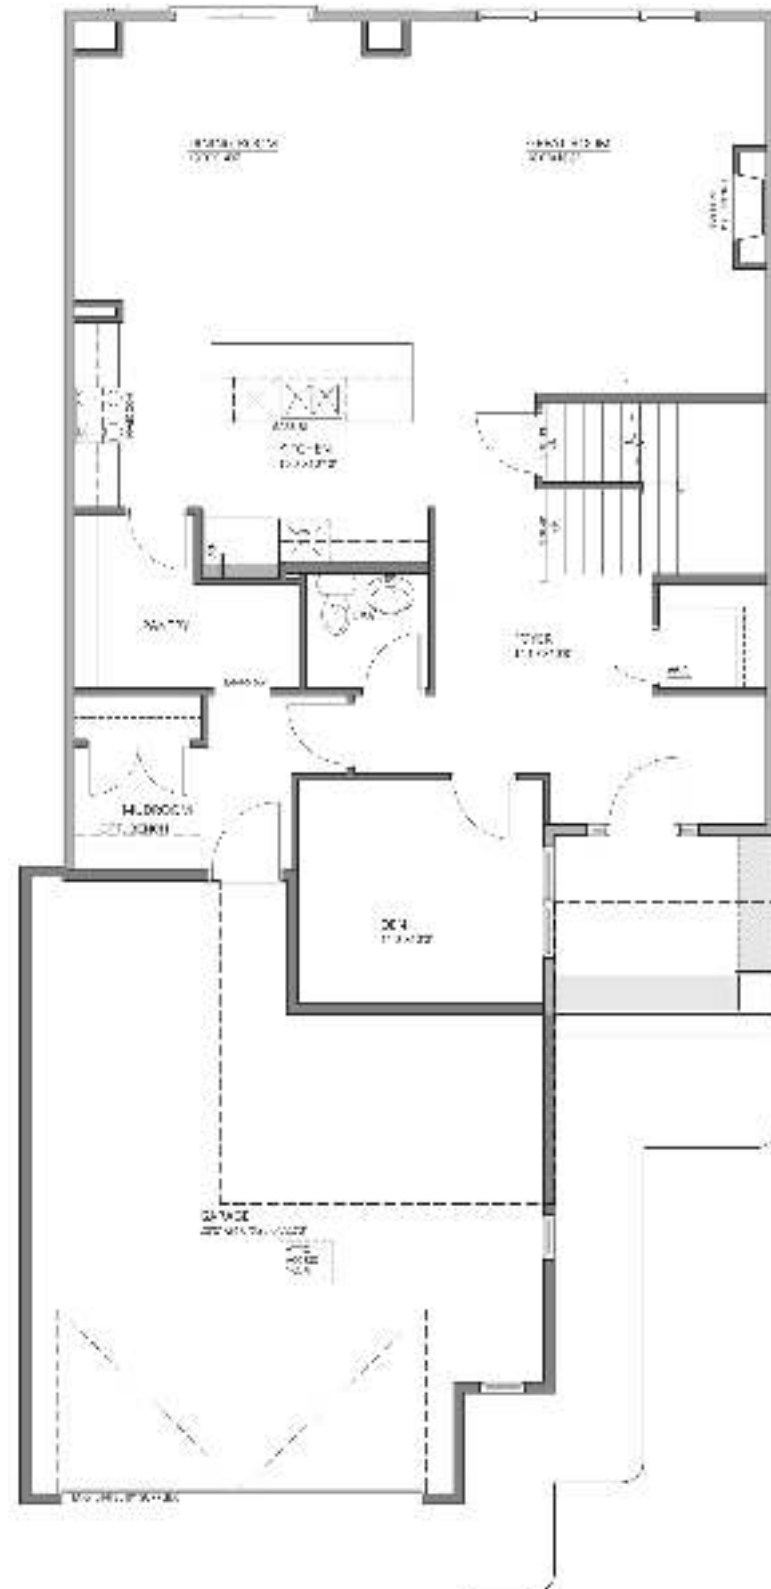

19 YEARS
EST. 2004

crystalcreekhome.ca

The Sheffield

2.5 Bath
3 Bed
2696 sqft

The Sheffield

2696 sqft

Main Floor | 1300 sqft

Upper Floor | 1396 sqft

Available Elevations:

• Please confirm with our Sales Team which elevations are available in your desired community.

Prairie

Farmhouse

Craftsman

Tudor