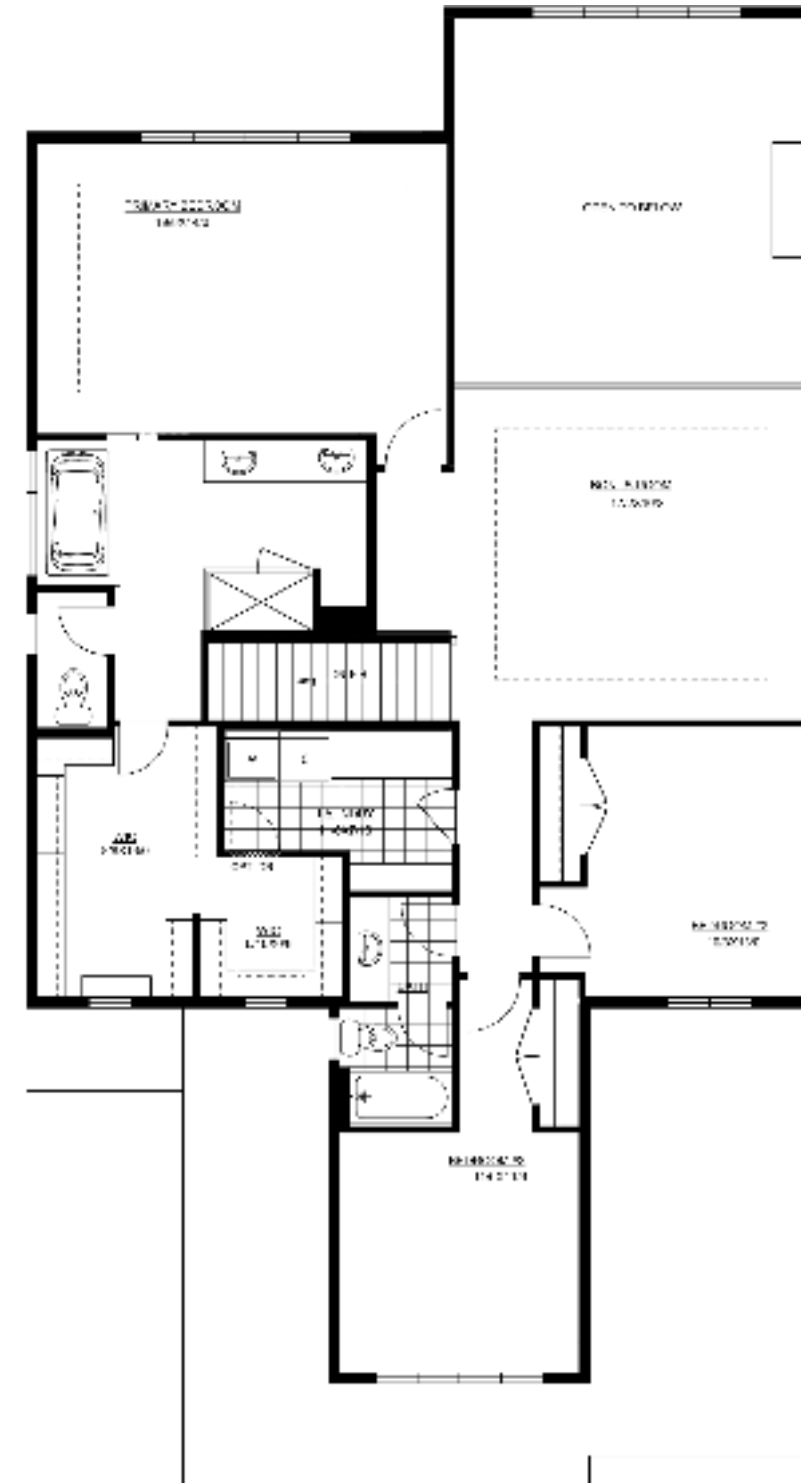

18 YEARS EST 2004

crystalcreekhome.ca

The Somerton
38

2.5 Bath
3 or 4 Bed
3105 sqft

The Somerton 38

3105 sqft

Main Floor | 1517 sqft

Upper Floor | 1588 sqft

Available Elevations:

• Please confirm with our Sales Team which elevations are available in your desired community.

Prairie

Modern Farmhouse

West Coast Modern

Modern Prairie