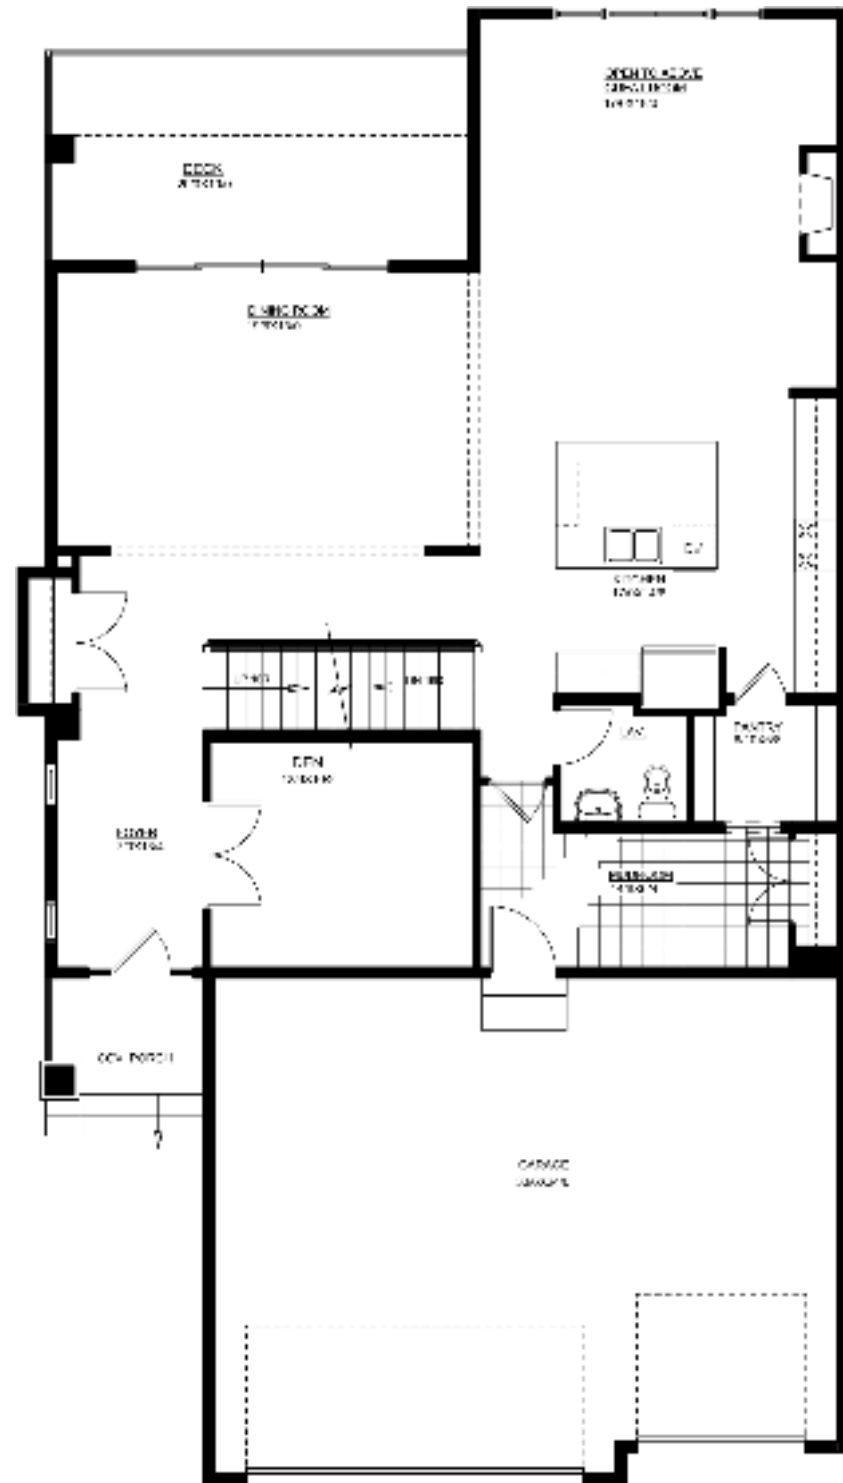

18 YEARS EST 2004

crystalcreekhome.ca

The Somerton
38

2.5 Bath
3 or 4 Bed
3105 sqft

The Somerton 38

3105 sqft

Main Floor | 1517 sqft

Upper Floor | 1588 sqft

Available Elevations:

• Please confirm with our Sales Team which elevations are available in your desired community.

Prairie

Modern Farmhouse

West Coast Modern

Modern Prairie