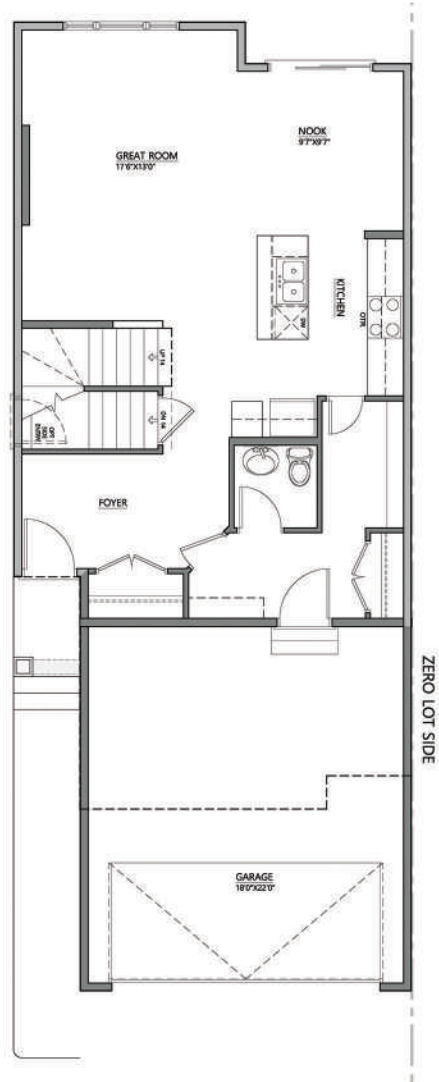

CONNECT@CRYSTALCREEKHOMES.CA
CRYSTALCREEKHOMES.CA

18 YEARS $\ggg \rightarrow$ EST 2004

THE WALNUT

1775 Sq.Ft. | 3 Bedrooms | 2.5 Bathrooms

THE WALNUT

1775 sq. ft. | 3 Bedrooms | 2.5 Bathrooms

Main Floor | 851 sq. ft.

Upper Floor | 924 sq. ft.

OPTION

Upper Floor
4 Piece Ensuite | 1000 sq. ft.

ELEVATION OPTIONS

← Prairie

← Craftsman