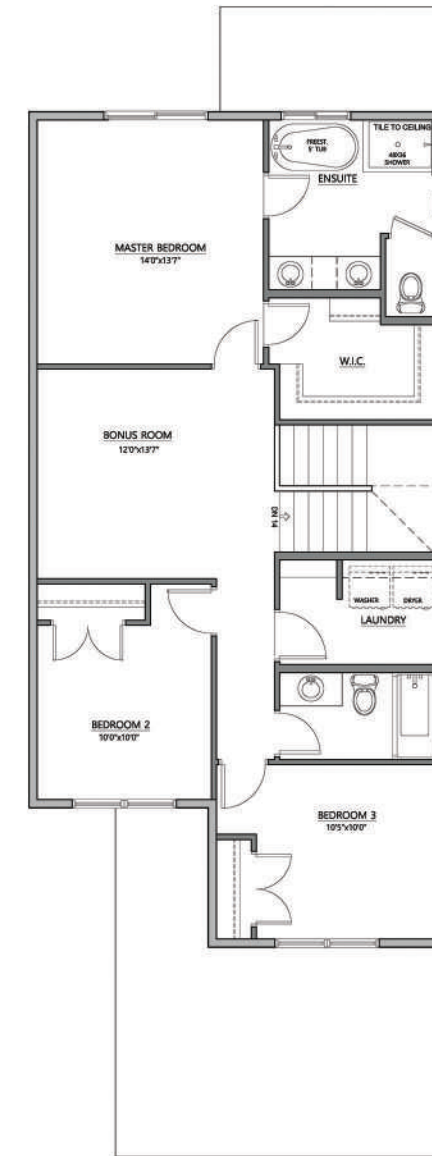

CONNECT@CRYSTALCREEKHOMES.CA
CRYSTALCREEKHOMES.CA

18 YEARS $\ggg \rightarrow$ EST 2004

THE WALNUT

1775 Sq.Ft. | 3 Bedrooms | 2.5 Bathrooms

THE WALNUT

1775 sq. ft. | 3 Bedrooms | 2.5 Bathrooms

Main Floor | 851 sq. ft.

Upper Floor | 924 sq. ft.

OPTION

Upper Floor
4 Piece Ensuite | 1000 sq. ft.

ELEVATION OPTIONS

← Prairie

← Craftsman