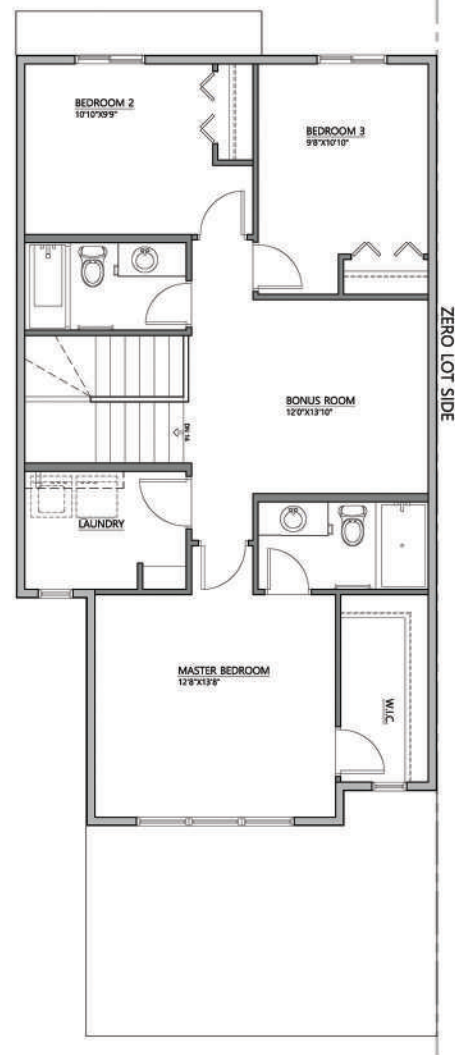

CONNECT@CRYSTALCREEKHOMES.CA
CRYSTALCREEKHOMES.CA

18 YEARS $\ggg \rightarrow$ EST 2004

THE WALNUT

1775 Sq.Ft. | 3 Bedrooms | 2.5 Bathrooms

THE WALNUT

1775 sq. ft. | 3 Bedrooms | 2.5 Bathrooms

Main Floor | 851 sq. ft.

Upper Floor | 924 sq. ft.

OPTION

Upper Floor
4 Piece Ensuite | 1000 sq. ft.

ELEVATION OPTIONS

← Prairie

← Craftsman