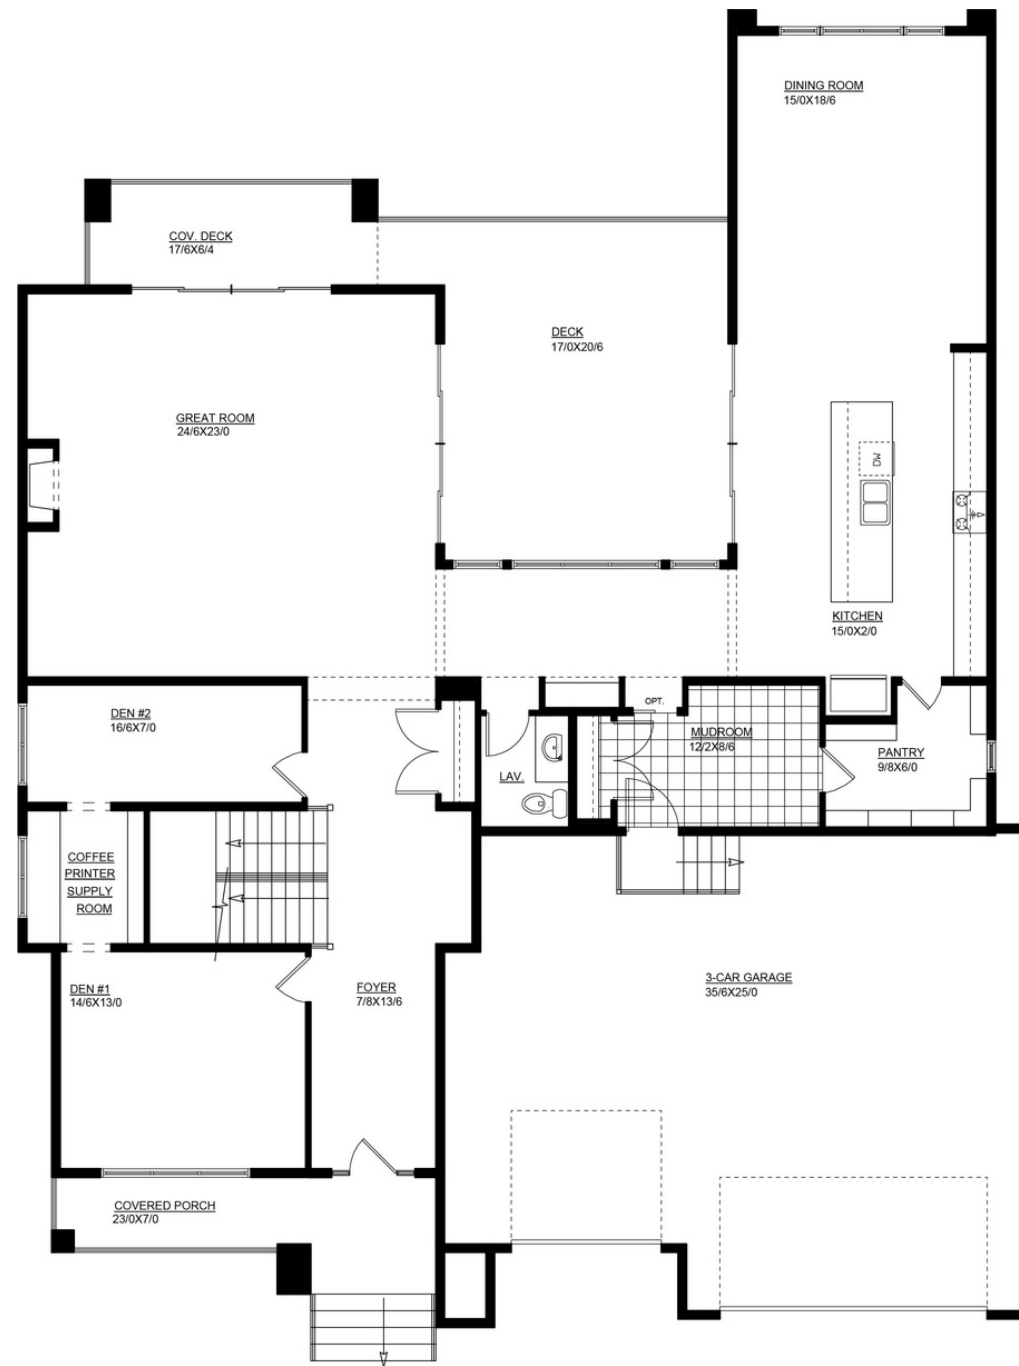

19 YEARS
→ EST. 2004

crystalcreekhomes.ca

The Waterford

3.5 + .5 Bath
3 Bed
4608 sqft

The Waterford

4608 sqft

Main Floor | 2409 sqft

Second Level | 2199 sqft

Available Elevations:

• Please confirm with our Sales Team which elevations are available in your desired community. All elevations, floorplans and dimensions are for illustrative purposes only and are intended to convey a concept and visualization of our homes. They are subject to modifications at any time and are not to be used for contractual purposes. Square footage noted reflects Residential Measurement Standard.

Prairie