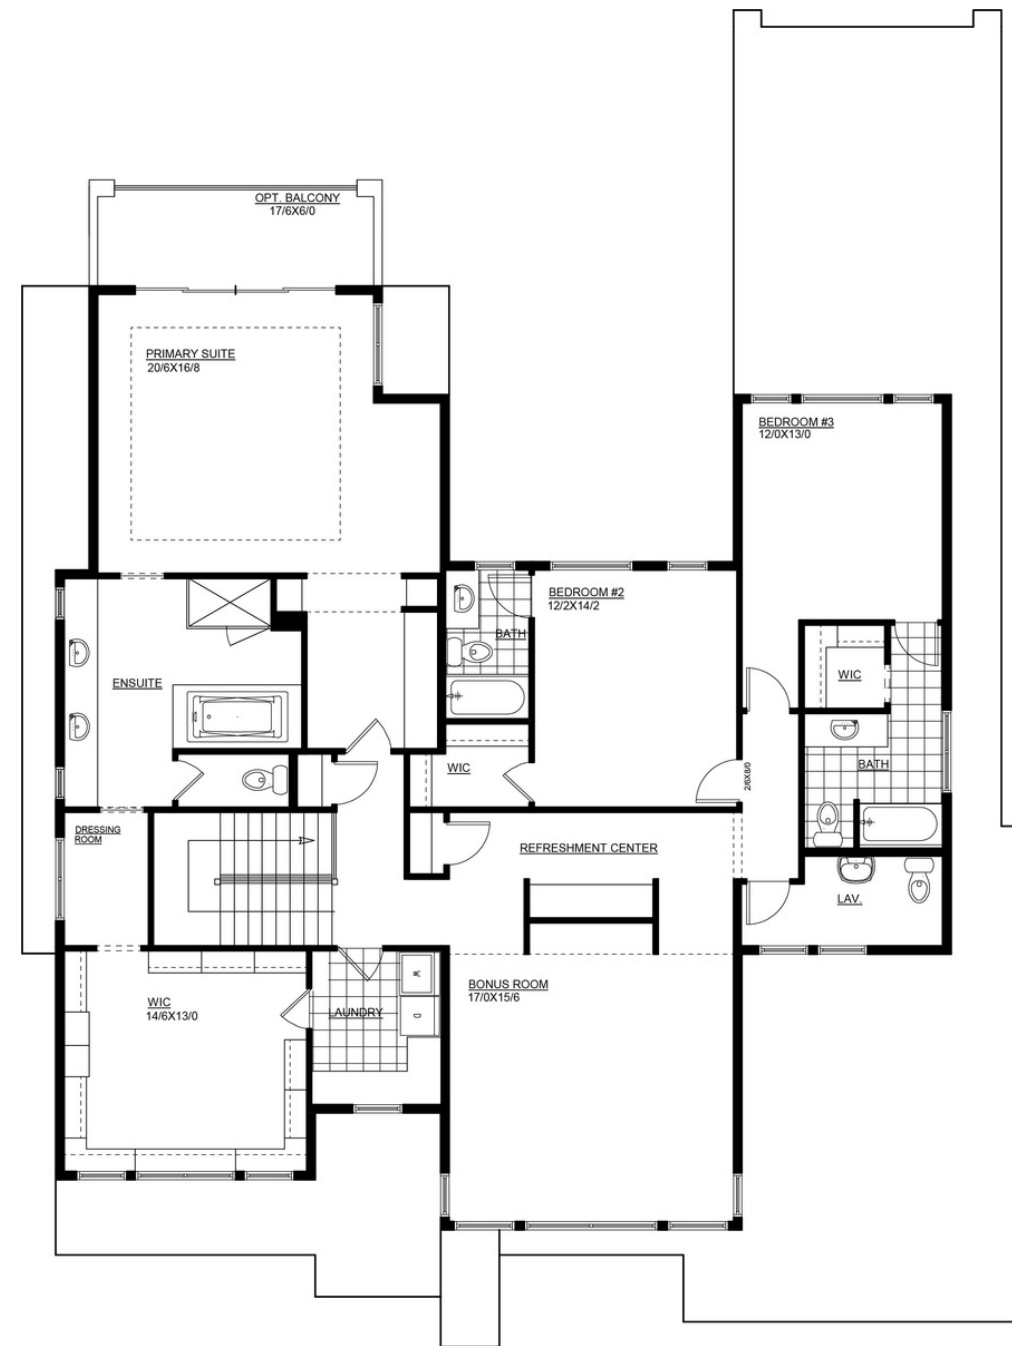

19 YEARS
→ EST. 2004

crystalcreekhomes.ca

The Waterford

3.5 + .5 Bath
3 Bed
4608 sqft

The Waterford

4608 sqft

Main Floor | 2409 sqft

Second Level | 2199 sqft

Available Elevations:

• Please confirm with our Sales Team which elevations are available in your desired community. All elevations, floorplans and dimensions are for illustrative purposes only and are intended to convey a concept and visualization of our homes. They are subject to modifications at any time and are not to be used for contractual purposes. Square footage noted reflects Residential Measurement Standard.

Prairie