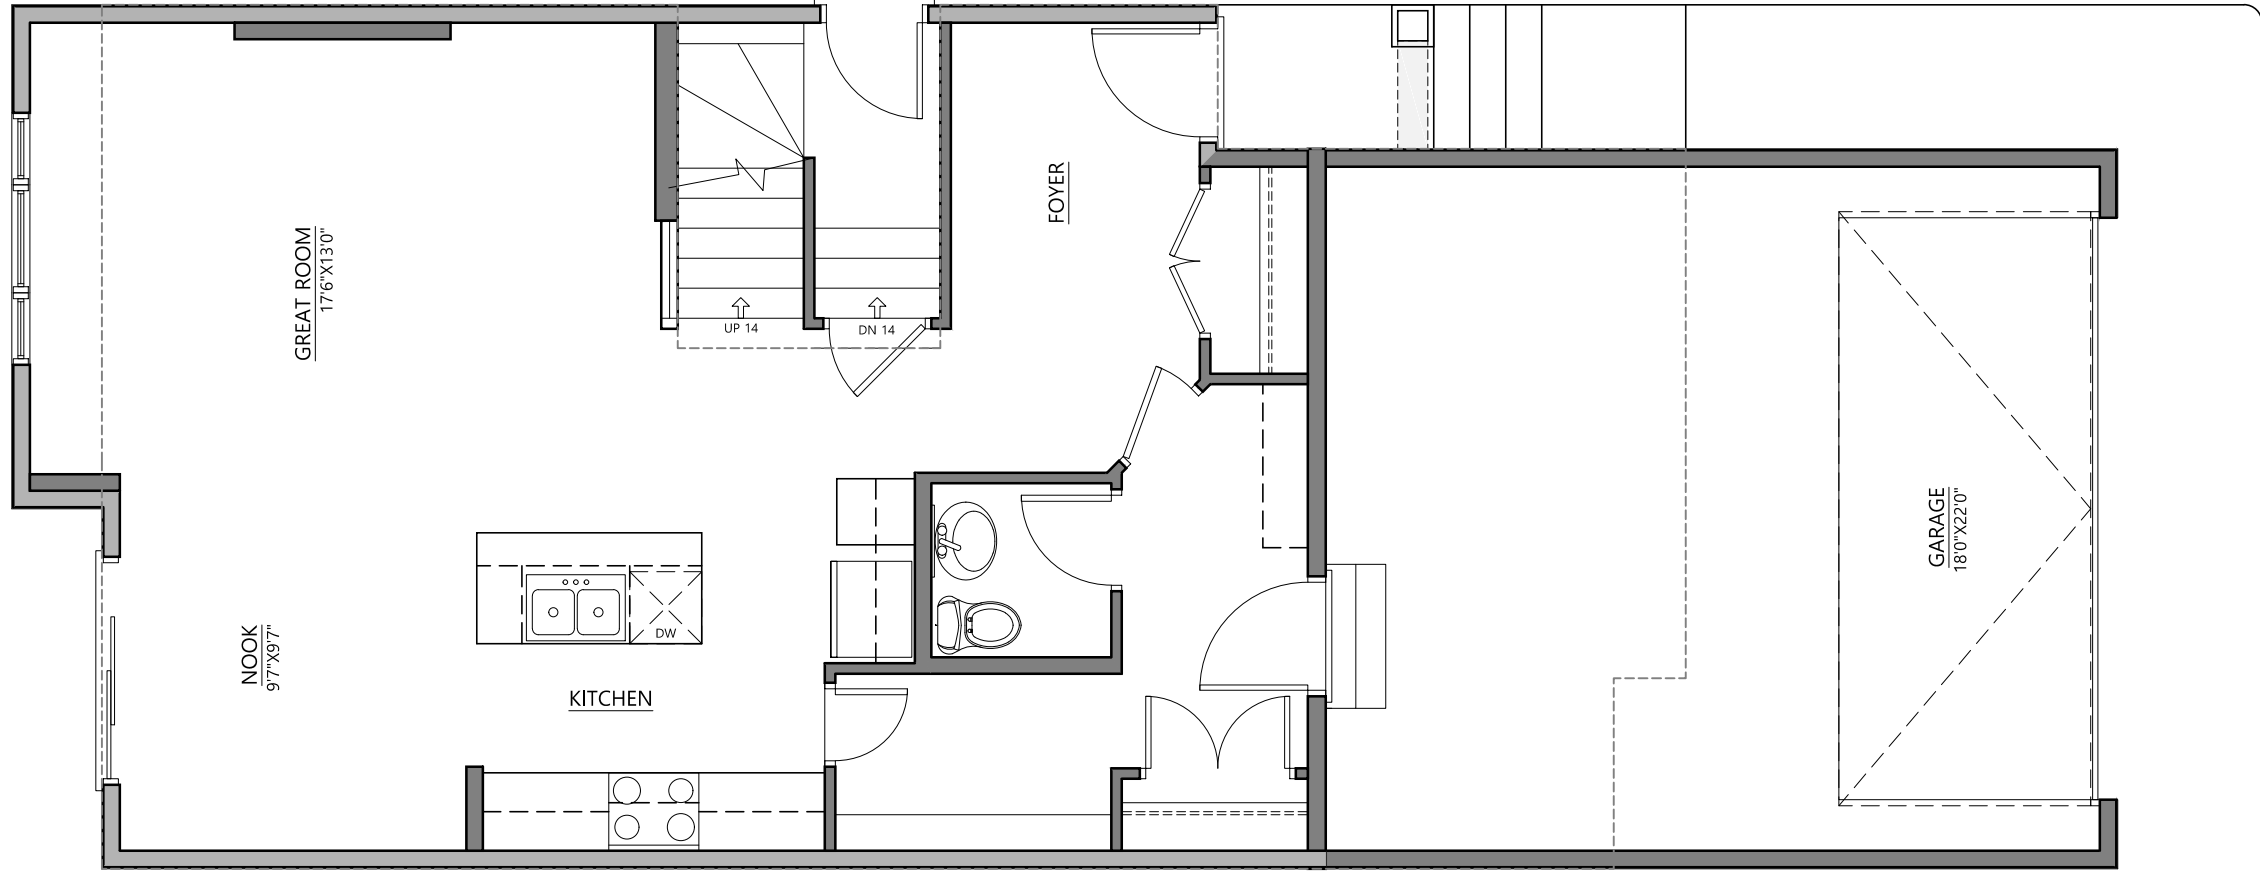

FRONT ELEVATION PRAIRIE

WALNUT 22

8'1" MAIN FLOOR PLAN

839 SQ.FT.

8'1" UPPER FLOOR PLAN

924 SQ.FT.