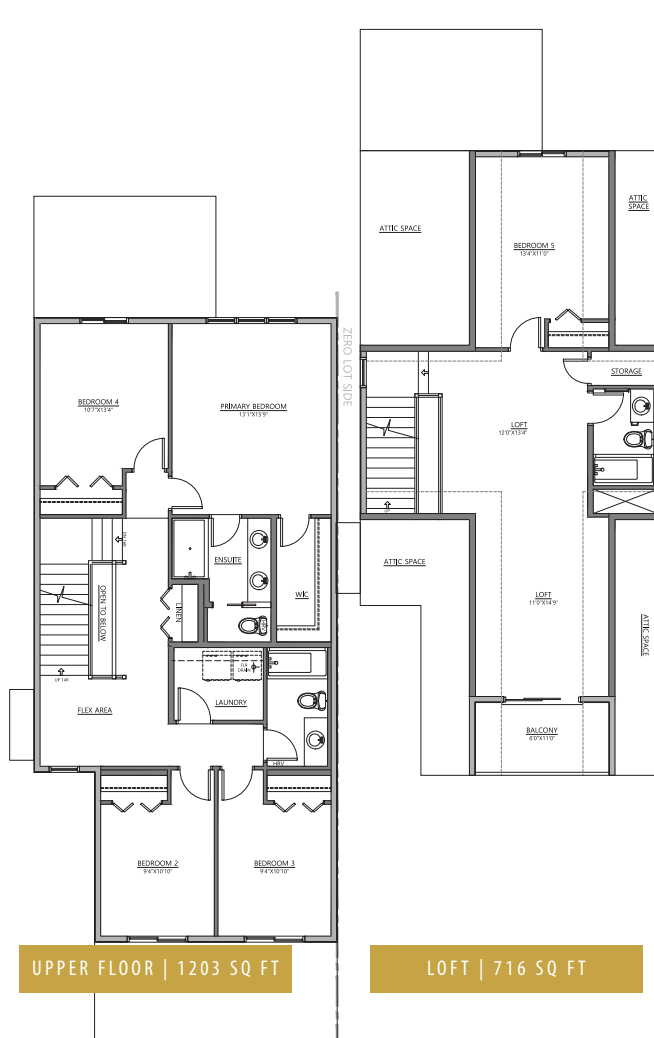

CRYSTAL CREEK
H O M E S

**QUICK
POSSESSION**

Taylor

167 Belvedere Crescent

3063 SQ FT

5 BEDROOMS | 4 BATHROOMS | 2 CAR GARAGE

 BELVEDERE

crystalcreekhomes.ca

Taylor

167 Belvedere Crescent

3018 SQ FT

View Interior Selections
of this home!

5 BEDROOMS | 4 BATHROOMS | 2 CAR GARAGE

MAIN FLOOR | 1099 SQ FT

UPPER FLOOR | 1203 SQ FT

LOFT | 716 SQ FT