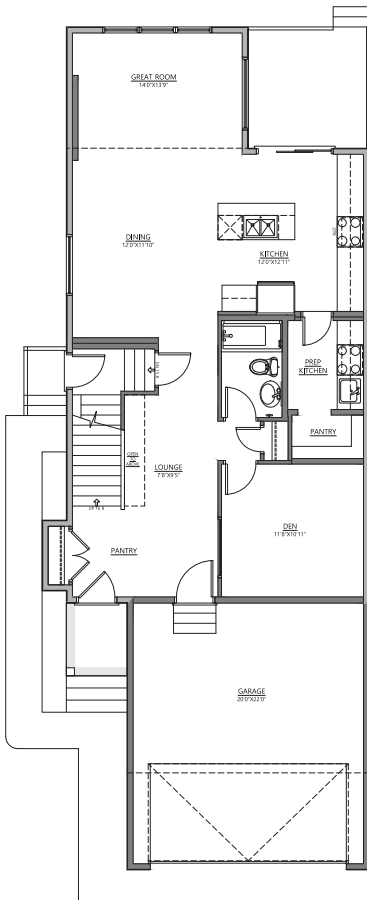

CRYSTAL CREEK
H O M E S

**QUICK
POSSESSION**

Taylor

167 Belvedere Crescent

3063 SQ FT

5 BEDROOMS | 4 BATHROOMS | 2 CAR GARAGE

 BELVEDERE

crystalcreekhomes.ca

Taylor

167 Belvedere Crescent

3018 SQ FT

View Interior Selections
of this home!

5 BEDROOMS | 4 BATHROOMS | 2 CAR GARAGE

MAIN FLOOR | 1099 SQ FT

UPPER FLOOR | 1203 SQ FT

LOFT | 716 SQ FT