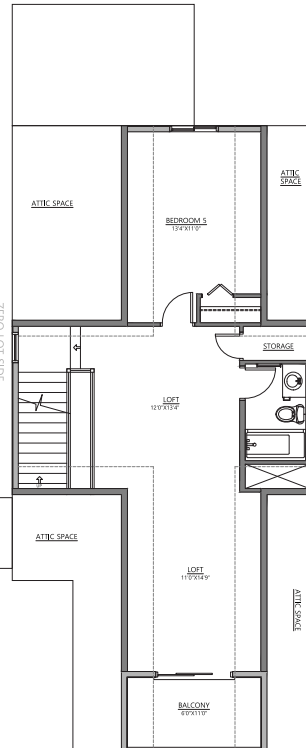

CRYSTAL CREEK
H O M E S

**QUICK
POSSESSION**

Taylor

167 Belvedere Crescent

3063 SQ FT

5 BEDROOMS | 4 BATHROOMS | 2 CAR GARAGE

 BELVEDERE

crystalcreekhomes.ca

Taylor

167 Belvedere Crescent

3018 SQ FT

View Interior Selections
of this home!

5 BEDROOMS | 4 BATHROOMS | 2 CAR GARAGE

MAIN FLOOR | 1099 SQ FT

UPPER FLOOR | 1203 SQ FT

LOFT | 716 SQ FT