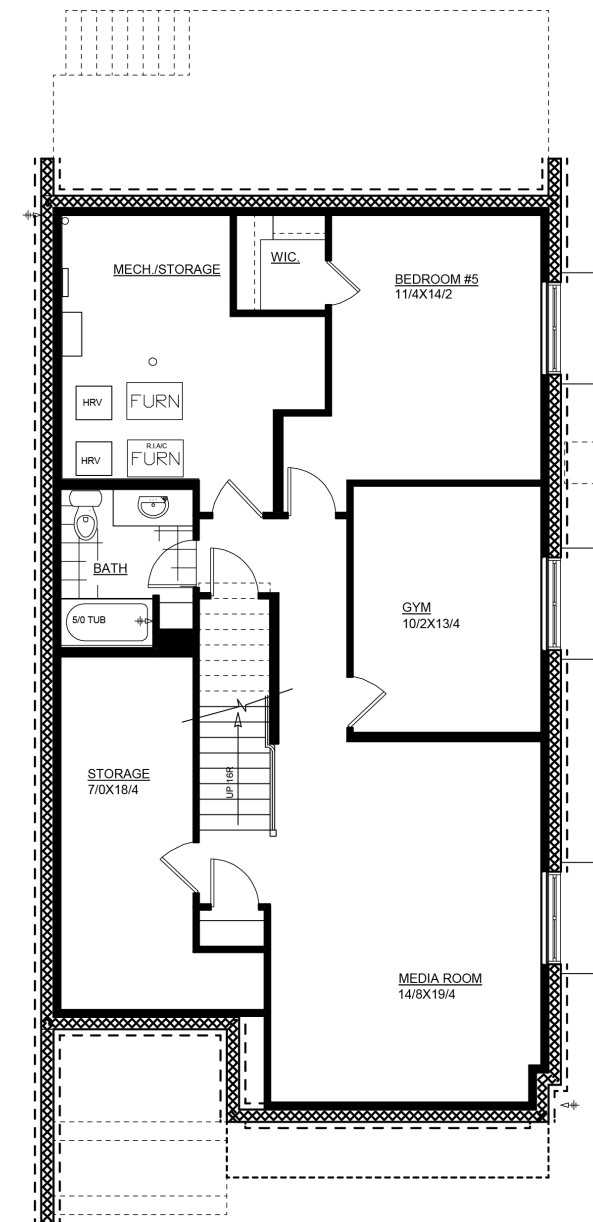

# Quick Possession Home

The Kennedy  
226 Alexandria  
Green SW

4.5   
5   
4249 sqft

# The Kennedy

226 Alexandria Green SW - 4249 sqft

Main Floor | 1347 sqft

Second Level | 1347 sqft

Third Level | 665 sqft

Lower Level | 890 sqft

Scandinavian

Garage Elevation

All elevations, floorplans and dimensions are for illustrative purposes only and are intended to convey a concept and visualization of our homes. They are subject to modifications at any time and are not to be used for contractual purposes.