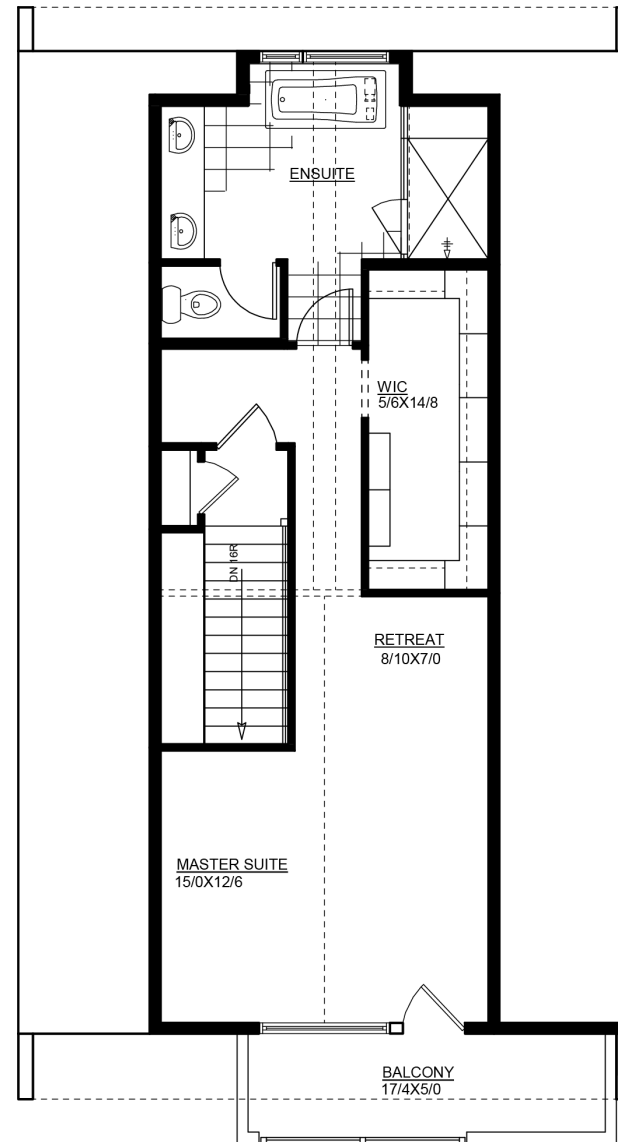

# Quick Possession Home

The Kennedy  
226 Alexandria  
Green SW

4.5   
5   
4249 sqft

# The Kennedy

226 Alexandria Green SW - 4249 sqft

Main Floor | 1347 sqft

Second Level | 1347 sqft

Third Level | 665 sqft

Lower Level | 890 sqft

Scandinavian

Garage Elevation

All elevations, floorplans and dimensions are for illustrative purposes only and are intended to convey a concept and visualization of our homes. They are subject to modifications at any time and are not to be used for contractual purposes.