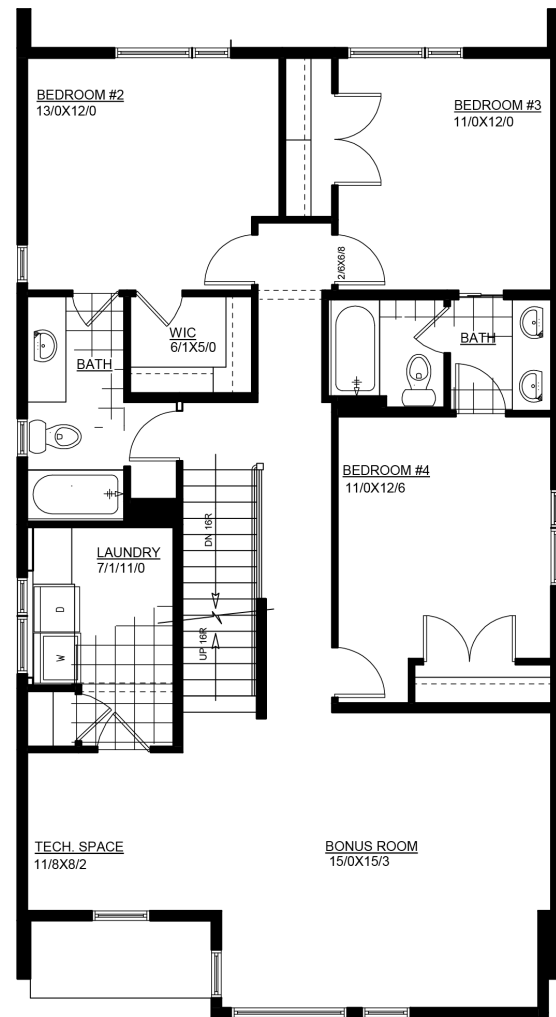

# Quick Possession Home

The Kennedy  
226 Alexandria  
Green SW

4.5   
5   
4249 sqft

# The Kennedy

226 Alexandria Green SW - 4249 sqft

Main Floor | 1347 sqft

Second Level | 1347 sqft

Third Level | 665 sqft

Lower Level | 890 sqft

Scandinavian

Garage Elevation

All elevations, floorplans and dimensions are for illustrative purposes only and are intended to convey a concept and visualization of our homes. They are subject to modifications at any time and are not to be used for contractual purposes.