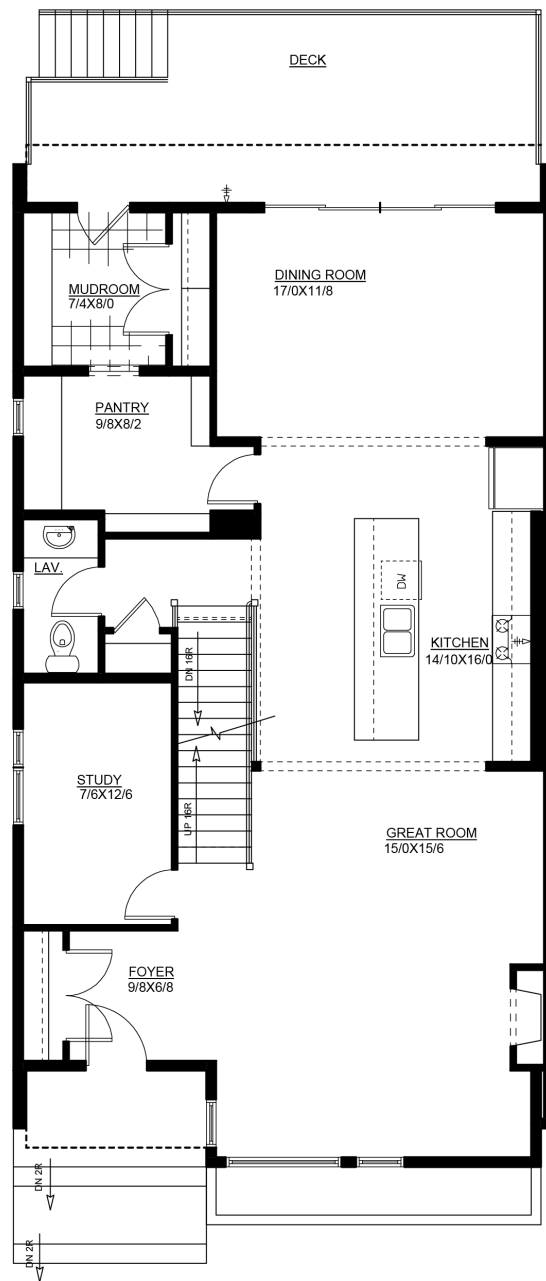

# Quick Possession Home

The Kennedy  
226 Alexandria  
Green SW

4.5   
5   
4249 sqft

# The Kennedy

226 Alexandria Green SW - 4249 sqft

Main Floor | 1347 sqft

Second Level | 1347 sqft

Third Level | 665 sqft

Lower Level | 890 sqft

Scandinavian

Garage Elevation

All elevations, floorplans and dimensions are for illustrative purposes only and are intended to convey a concept and visualization of our homes. They are subject to modifications at any time and are not to be used for contractual purposes.