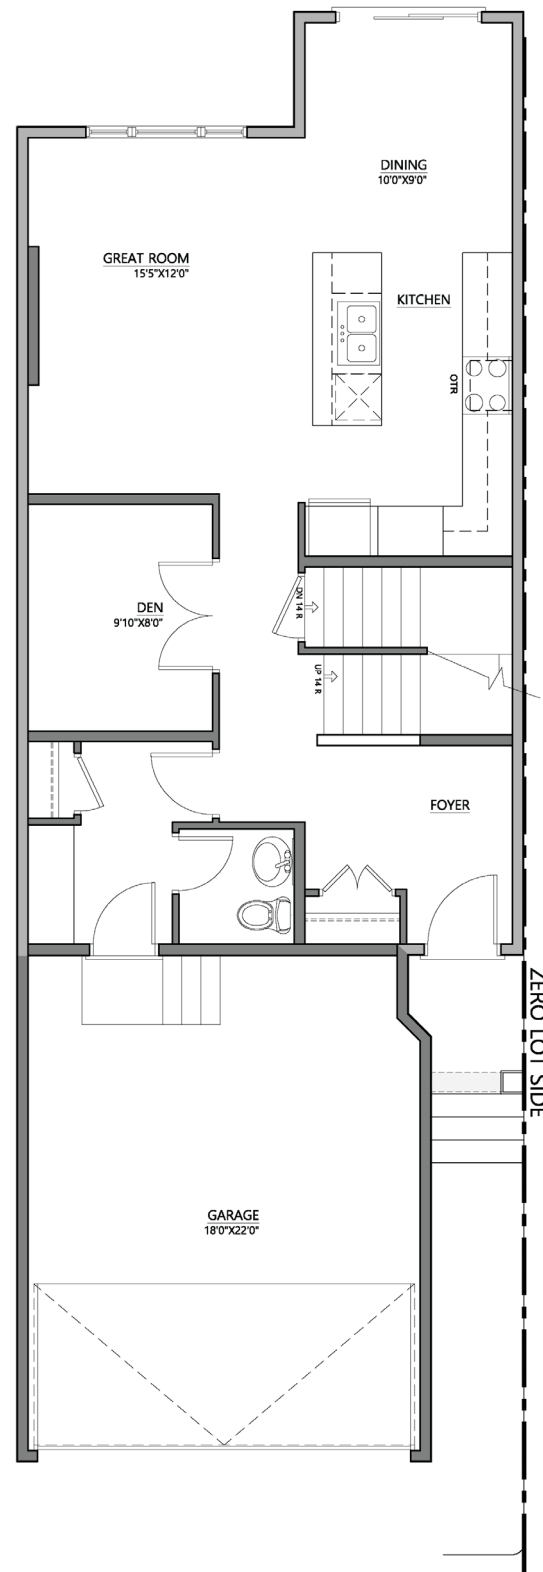

Quick Possession Home

élan

CRYSTAL CREEK
HOMES
19 YEARS
EST. 2004

CRYSTAL CREEK
HOMES

The Pine
6919 54 Street
Beaumont

2.5 
4 
1759 sqft

The Pine

6919 54 Ave - 1759 sqft

Main Floor | 842 sqft

Second Level | 917 sqft

Elevation: Modern Farmhouse

This Home Features:

- Exterior Colour - Midnight Surf
- Quartz countertops in White Rock with Satin Starless cabinets & Satin Whitecap Island
- Luxury vinyl plank: Design Sync Cardiff
- Luxury vinyl tile: Firmfit Andesite
- 42" Cabinets in Kitchen
- 8' Built-in Mudroom Cubbies & Hooks for Storage
- Waterline to fridge
- 18' x 22' Attached Garage