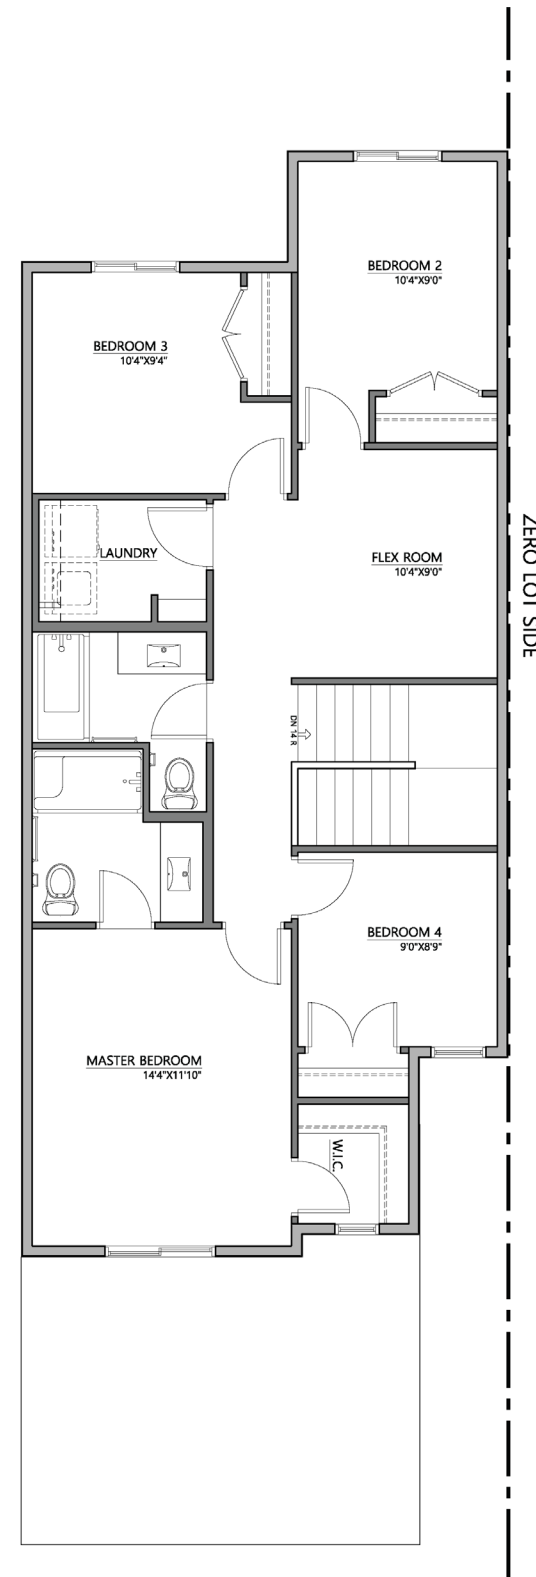

Quick Possession Home

élan

CRYSTAL CREEK
HOMES
19 YEARS
EST. 2004

CRYSTAL CREEK
HOMES

The Pine
6919 54 Street
Beaumont

2.5 
4 
1759 sqft

The Pine

6919 54 Ave - 1759 sqft

Main Floor | 842 sqft

Second Level | 917 sqft

Elevation: Modern Farmhouse

This Home Features:

- Exterior Colour - Midnight Surf
- Quartz countertops in White Rock with Satin Starless cabinets & Satin Whitecap Island
- Luxury vinyl plank: Design Sync Cardiff
- Luxury vinyl tile: Firmfit Andesite
- 42" Cabinets in Kitchen
- 8' Built-in Mudroom Cubbies & Hooks for Storage
- Waterline to fridge
- 18' x 22' Attached Garage