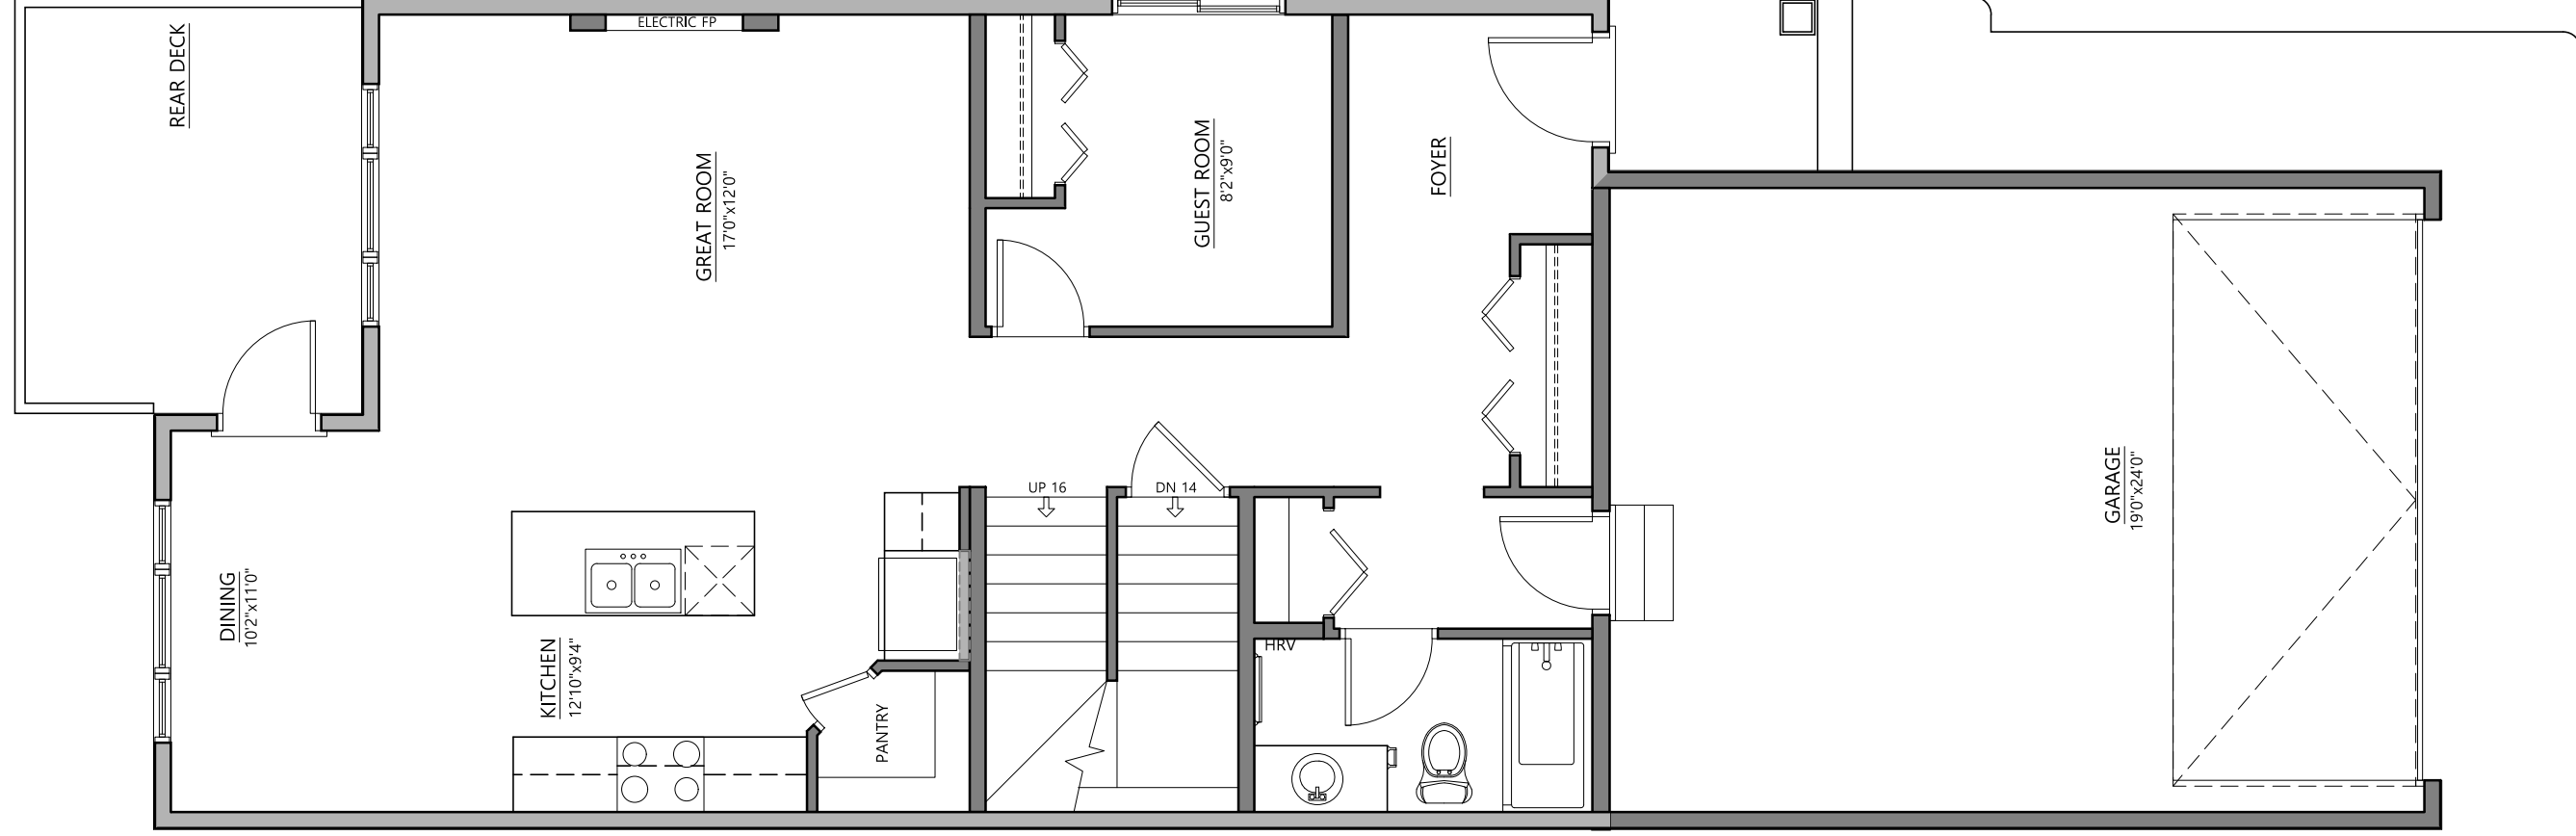

FRONT ELEVATION

9'1" MAIN FLOOR PLAN - FULL BATHROOM
936 SQ.FT.

8'1" UPPER FLOOR PLAN (4 BEDROOM)
1000 SQ.FT.