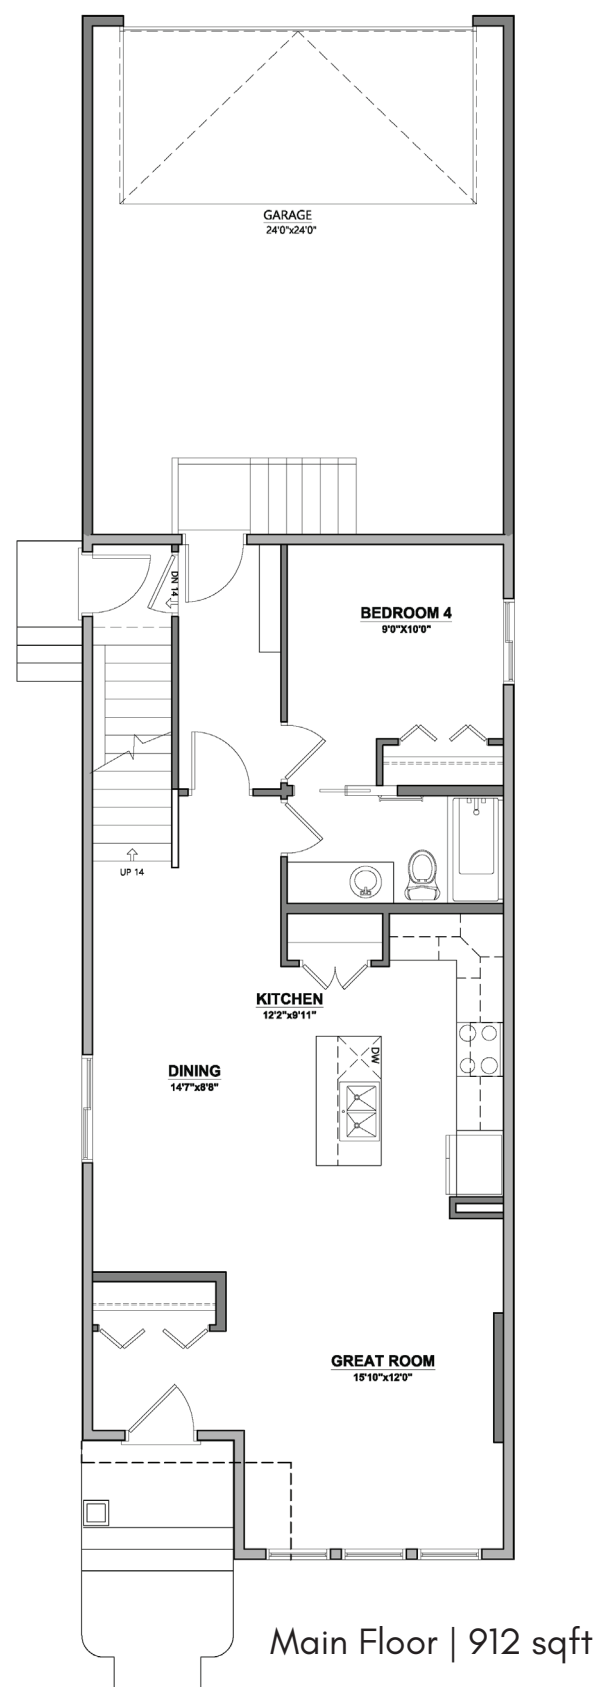

Quick Possession Home

The Athena
98 Penn Place
Spruce Grove

3
4
1773 sqft

The Athena

98 Penn Place - 1773 sqft

Elevation: Prairie

This Home Features:

- Upper floor deck from primary bedroom
- Large double rear-attached Garage
- Separate side entrance for future development
- Main floor bedroom
- Quartz countertops
- Upper floor bonus room

All elevations, floorplans and dimensions are for illustrative purposes only and are intended to convey a concept and visualization of our homes. They are subject to modifications at any time and are not to be used for contractual purposes.