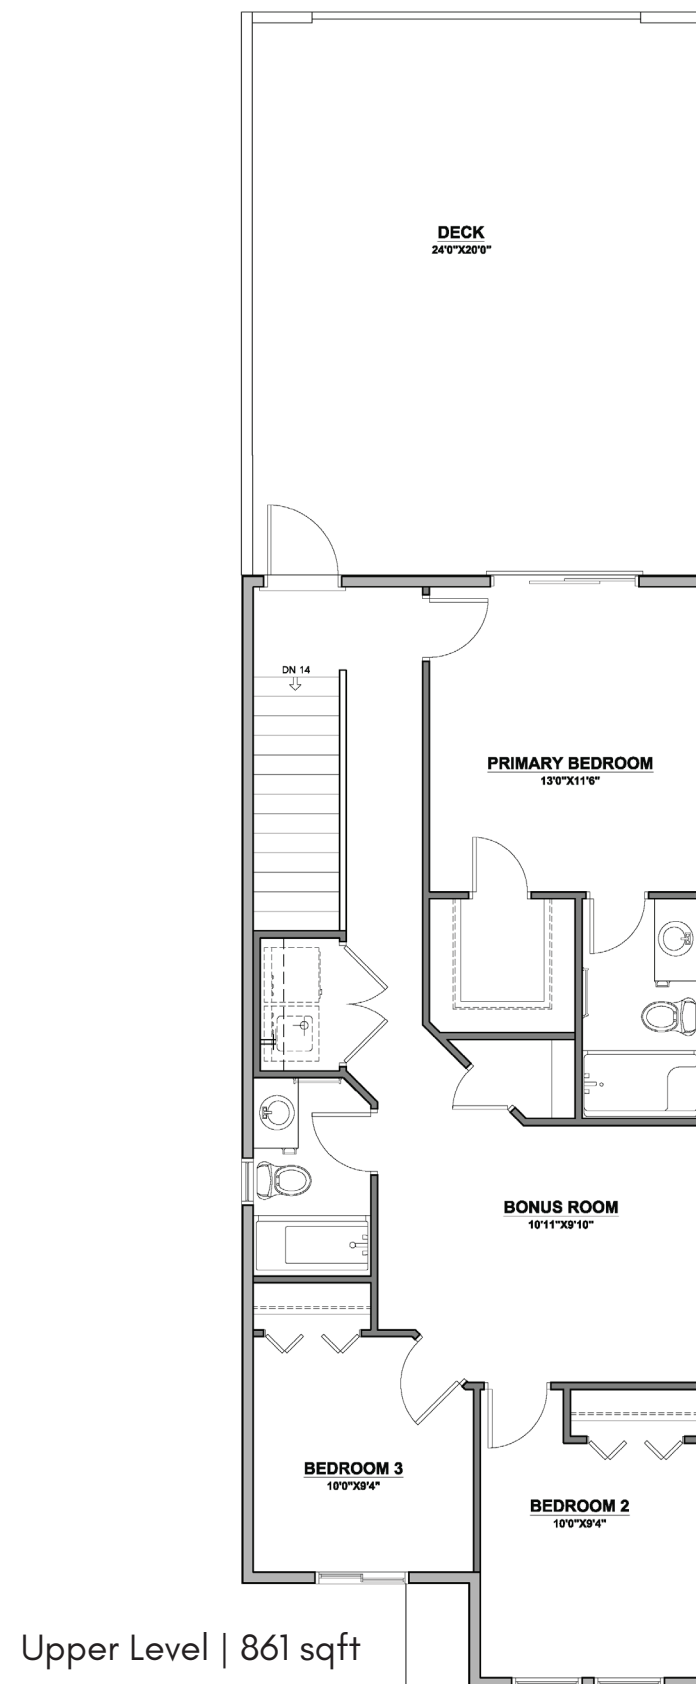

Quick Possession Home

The Athena
98 Penn Place
Spruce Grove

3
4
1773 sqft

The Athena

98 Penn Place - 1773 sqft

Elevation: Prairie

This Home Features:

- Upper floor deck from primary bedroom
- Large double rear-attached Garage
- Separate side entrance for future development
- Main floor bedroom
- Quartz countertops
- Upper floor bonus room

All elevations, floorplans and dimensions are for illustrative purposes only and are intended to convey a concept and visualization of our homes. They are subject to modifications at any time and are not to be used for contractual purposes.