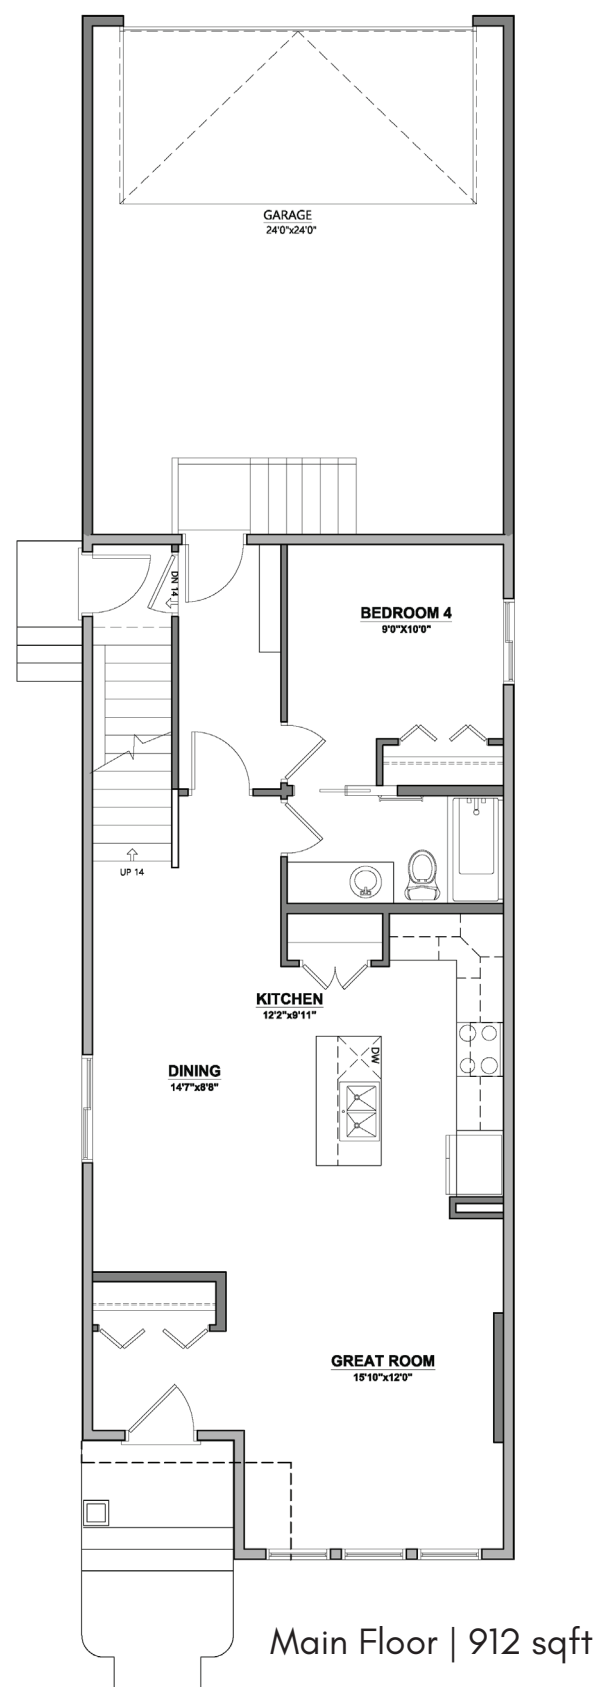

Quick Possession Home

CRYSTAL CREEK
HOMES
19 YEARS
EST. 2004

CRYSTAL CREEK
HOMES

The Athena
98 Penn Place
Spruce Grove

3
4
1773 sqft

The Athena

98 Penn Place - 1773 sqft

Elevation: Prairie

This Home Features:

- Upper floor deck from primary bedroom
- Large double rear-attached Garage
- Separate side entrance for future development
- Main floor bedroom
- Quartz countertops
- Upper floor bonus room

All elevations, floorplans and dimensions are for illustrative purposes only and are intended to convey a concept and visualization of our homes. They are subject to modifications at any time and are not to be used for contractual purposes.