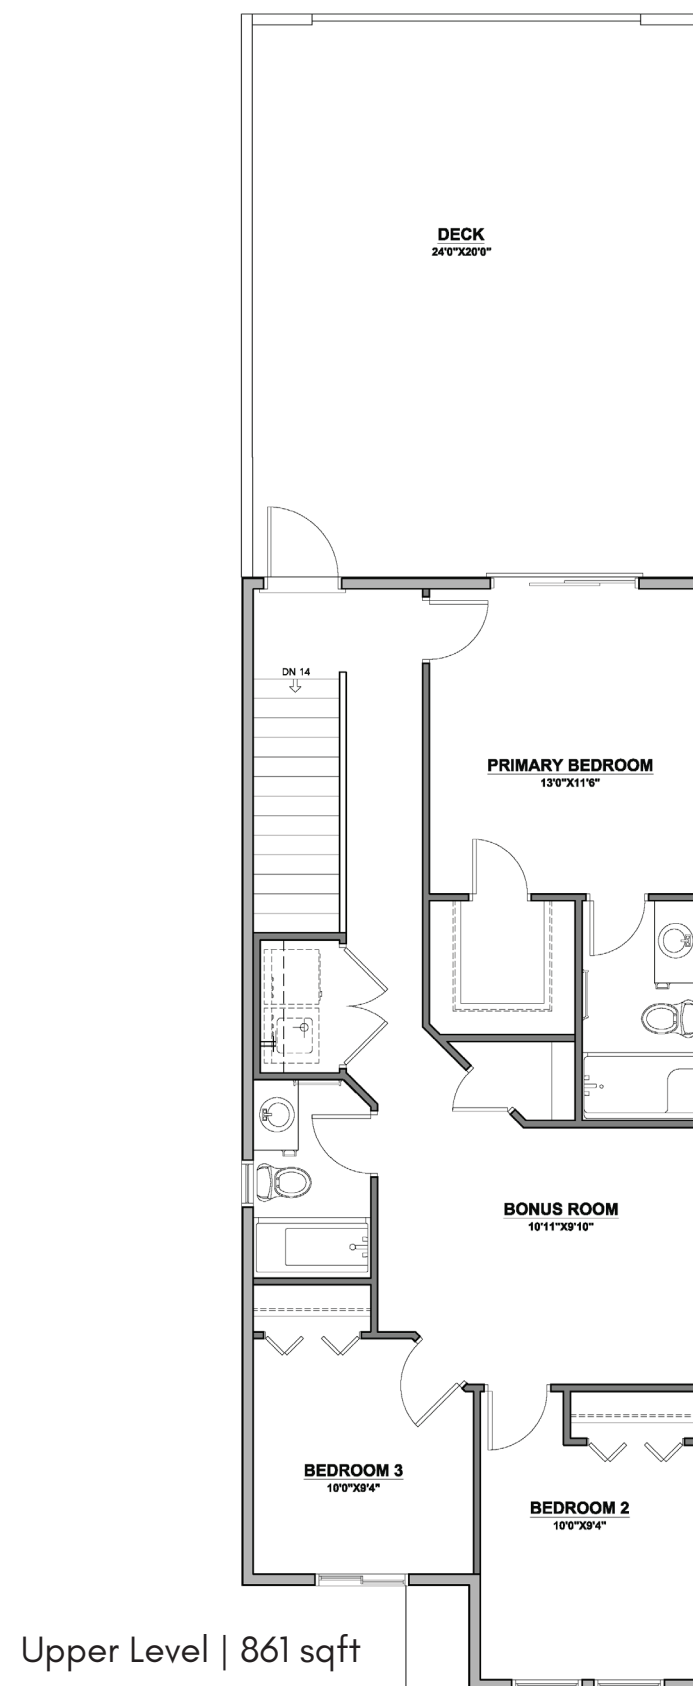

Quick Possession Home

CRYSTAL CREEK
HOMES
19 YEARS
EST. 2004

CRYSTAL CREEK
HOMES

The Athena
98 Penn Place
Spruce Grove

3
4
1773 sqft

The Athena

98 Penn Place - 1773 sqft

Elevation: Prairie

This Home Features:

- Upper floor deck from primary bedroom
- Large double rear-attached Garage
- Separate side entrance for future development
- Main floor bedroom
- Quartz countertops
- Upper floor bonus room

All elevations, floorplans and dimensions are for illustrative purposes only and are intended to convey a concept and visualization of our homes. They are subject to modifications at any time and are not to be used for contractual purposes.