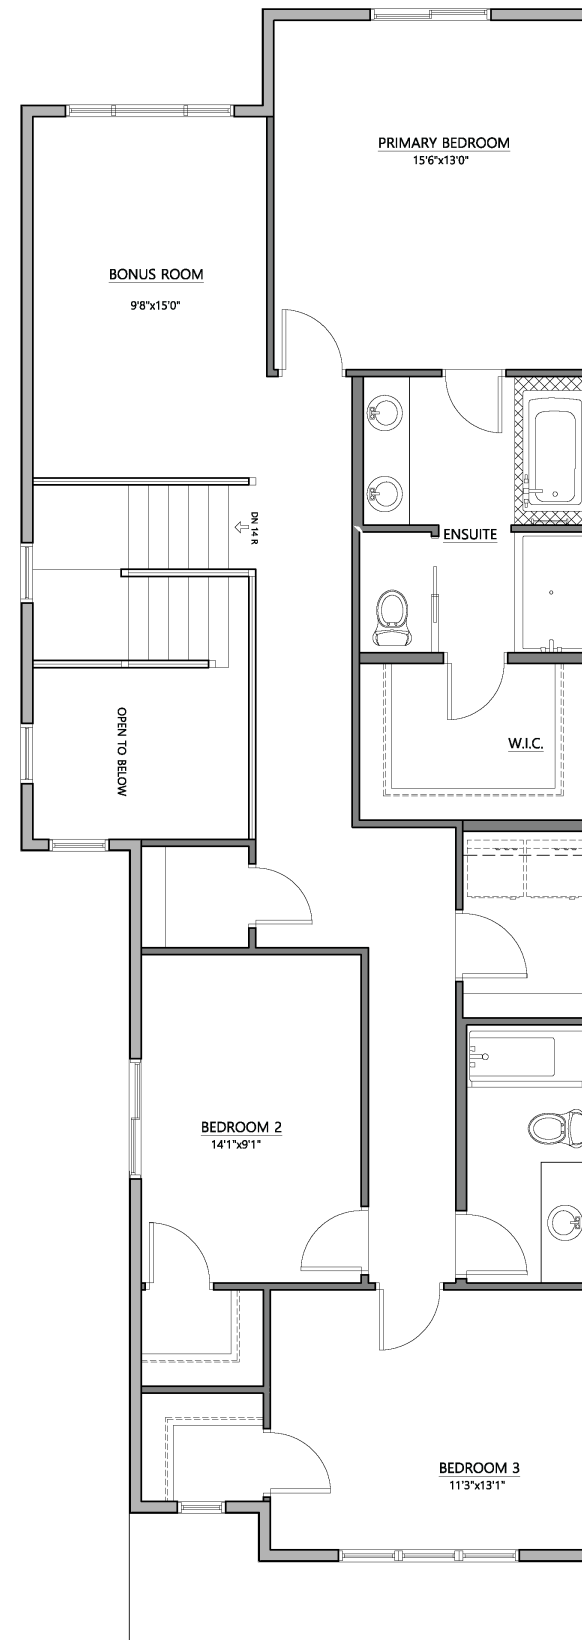

Quick Possession Home

CRYSTAL CREEK
HOMES
19 YEARS
EST. 2004

CRYSTAL CREEK
HOMES

The Mahogany
43 Penn Place
Spruce Grove

2.5 
3 
2193 sqft

The Mahogany

43 Penn Place - 2193 sqft

Main Floor | 970 sqft

Upper Level | 1223 sqft

Elevation: Modern Farmhouse

This Home Features:

- Large double front attached Garage
- Separate side entrance for future development
- 5-piece ensuite in primary bedroom
- Main floor den
- Quartz countertops
- Upgraded mosaic tile backsplash

All elevations, floorplans and dimensions are for illustrative purposes only and are intended to convey a concept and visualization of our homes. They are subject to modifications at any time and are not to be used for contractual purposes.