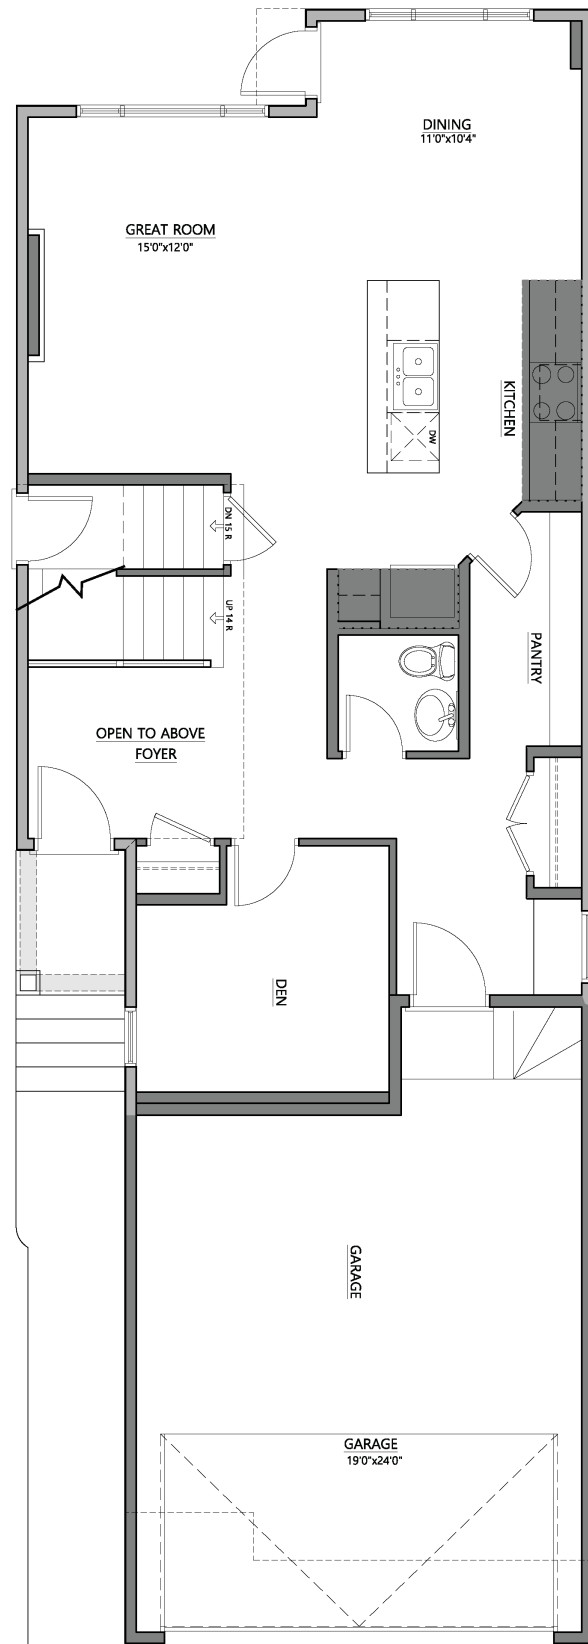

Quick Possession Home

CRYSTAL CREEK
HOMES
19 YEARS
EST. 2004

CRYSTAL CREEK
HOMES

The Mahogany
43 Penn Place
Spruce Grove

2.5 
3 
2193 sqft

The Mahogany

43 Penn Place - 2193 sqft

Main Floor | 970 sqft

Upper Level | 1223 sqft

Elevation: Modern Farmhouse

This Home Features:

- Large double front attached Garage
- Separate side entrance for future development
- 5-piece ensuite in primary bedroom
- Main floor den
- Quartz countertops
- Upgraded mosaic tile backsplash

All elevations, floorplans and dimensions are for illustrative purposes only and are intended to convey a concept and visualization of our homes. They are subject to modifications at any time and are not to be used for contractual purposes.