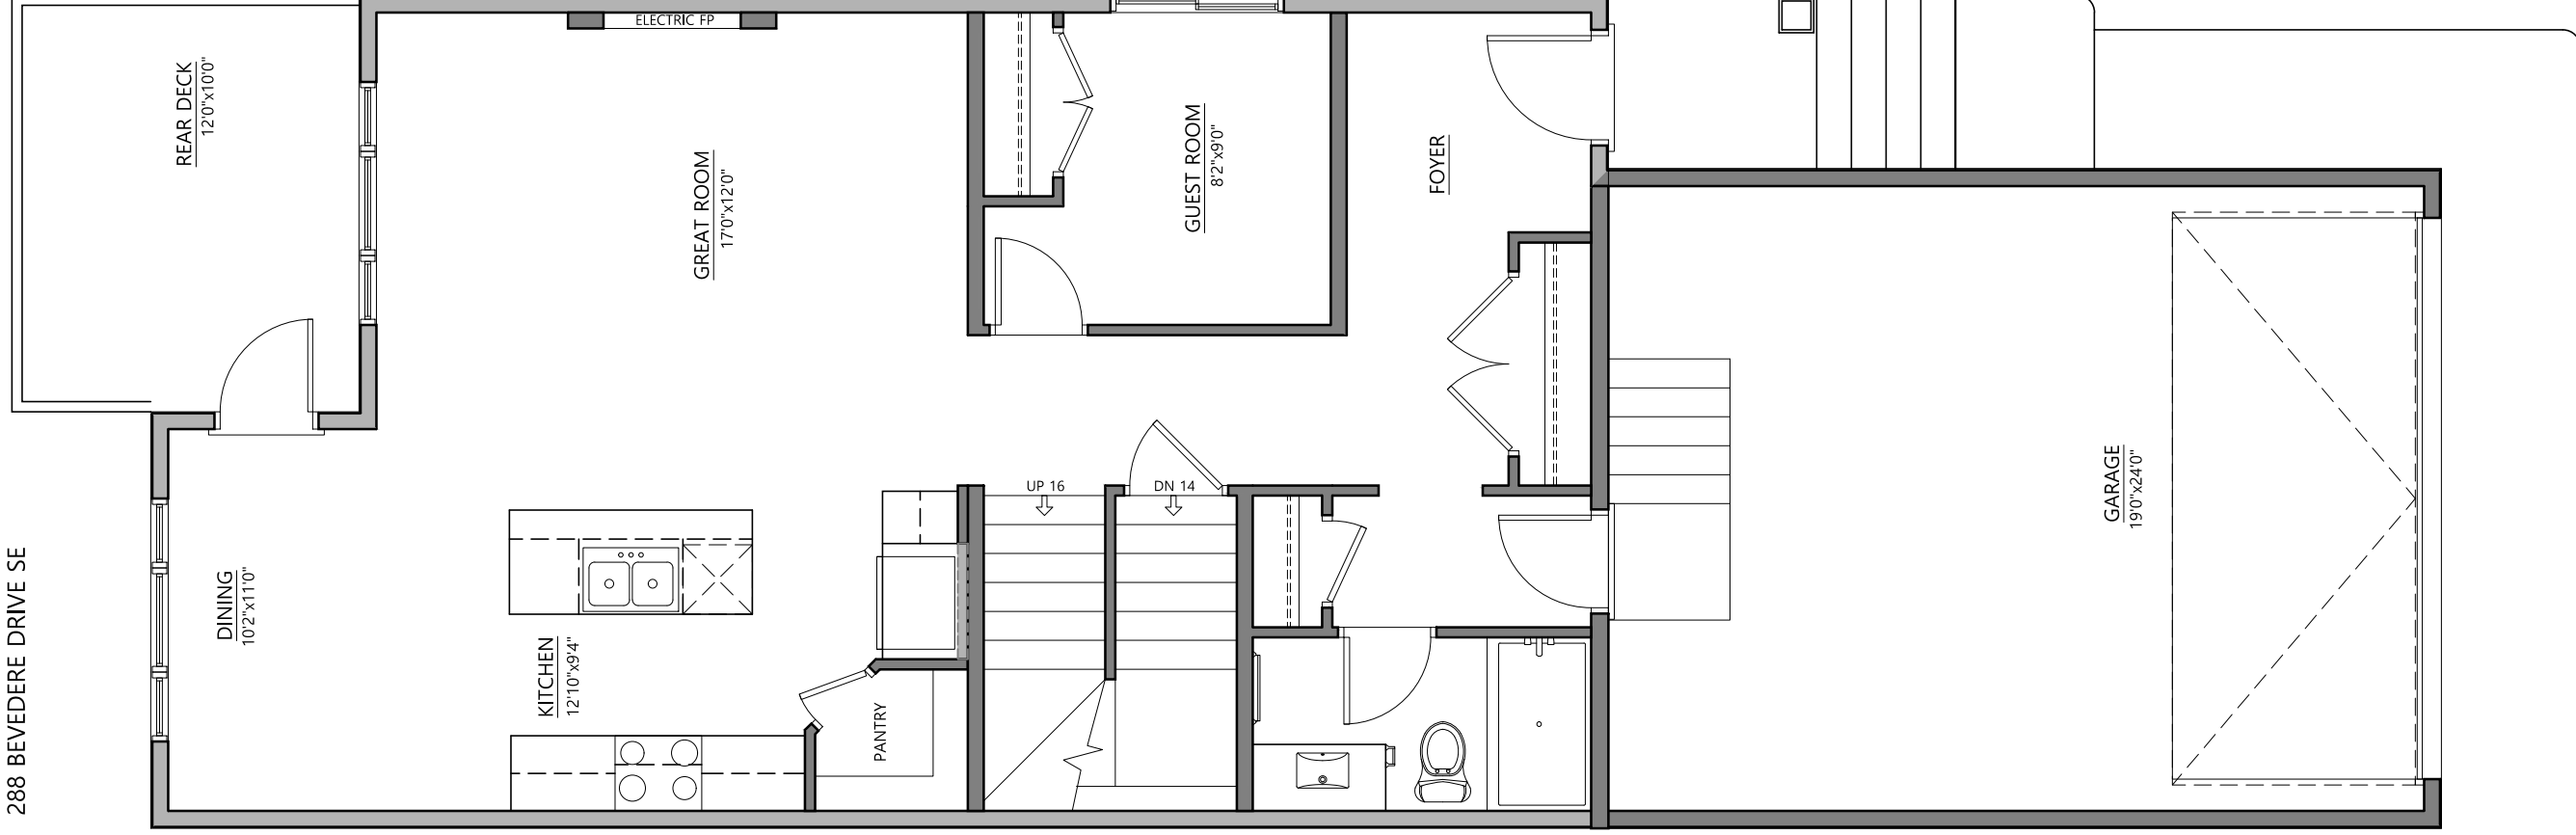

9'1" MAIN FLOOR PLAN - FULL BATHROOM
936 SQ.FT.

288 BEVEDERE DRIVE SE

072 SQ.FT.

8'1" UPPER FLOOR PLAN (4 BEDROOM/LOFT)
1072 SQ.FT.

288 BEVEDERE DRIVE SE