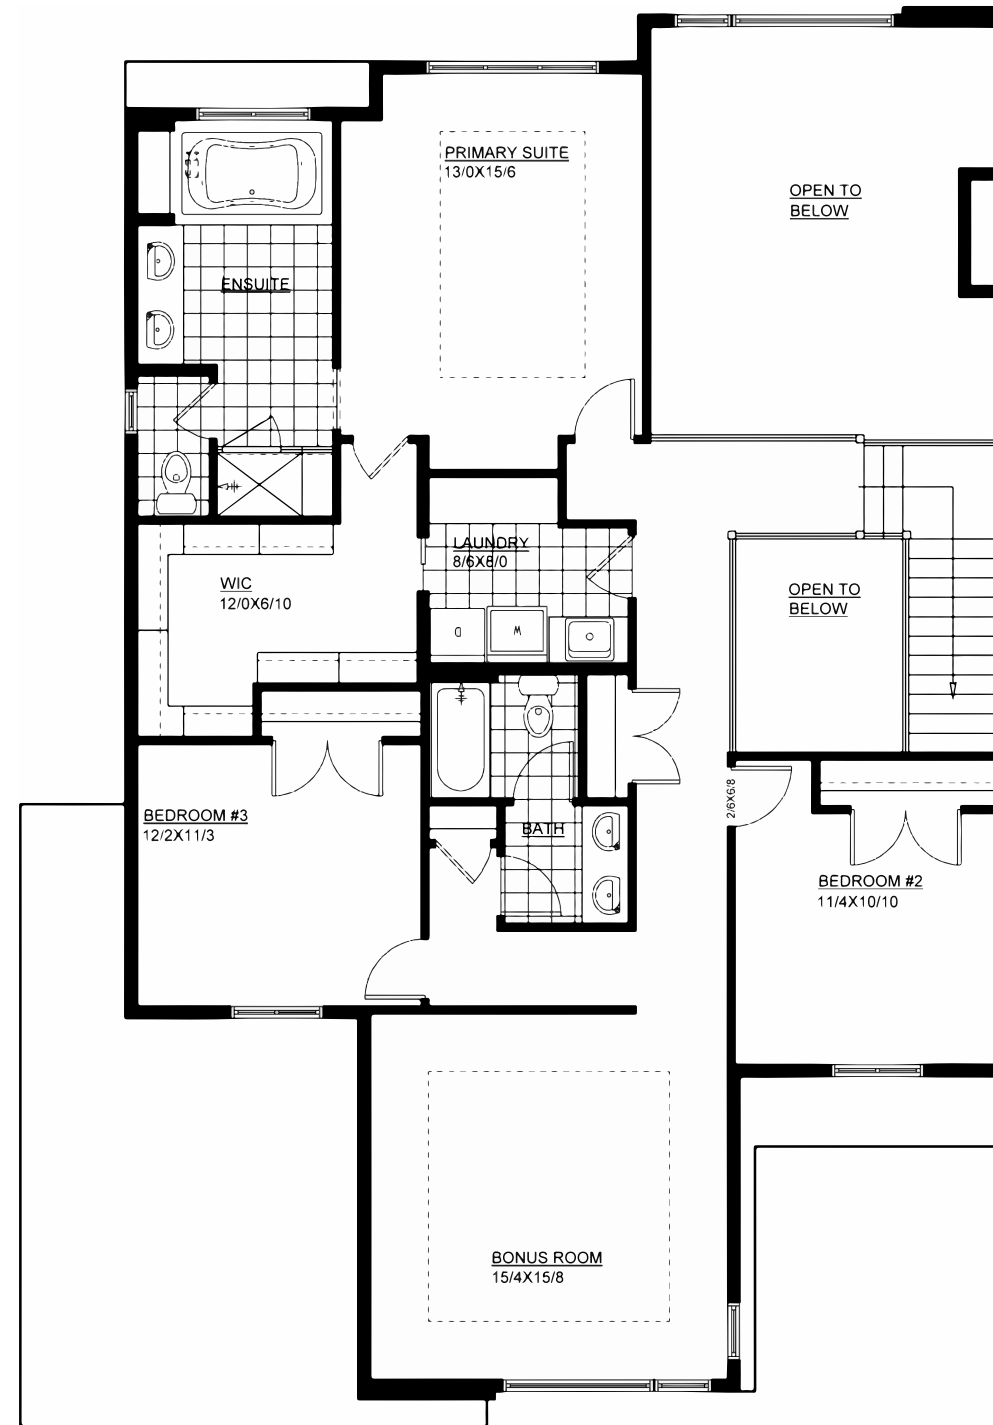

# Quick Possession Home

Quarry  
Park

CRYSTAL CREEK  
HOMES  
19 YEARS  
EST. 2004

CRYSTAL CREEK  
HOMES

The Grayson  
661 Quarry Way SE

2.5   
3   
2862 sqft

# The Grayson

661 Quarry Way SE - 2862 sqft

Main Floor | 1395 sqft

Second Level | 1467 sqft

## Elevation:

West Coast Modern

All elevations, floorplans and dimensions are for illustrative purposes only and are intended to convey a concept and visualization of our homes. They are subject to modifications at any time and are not to be used for contractual purposes.