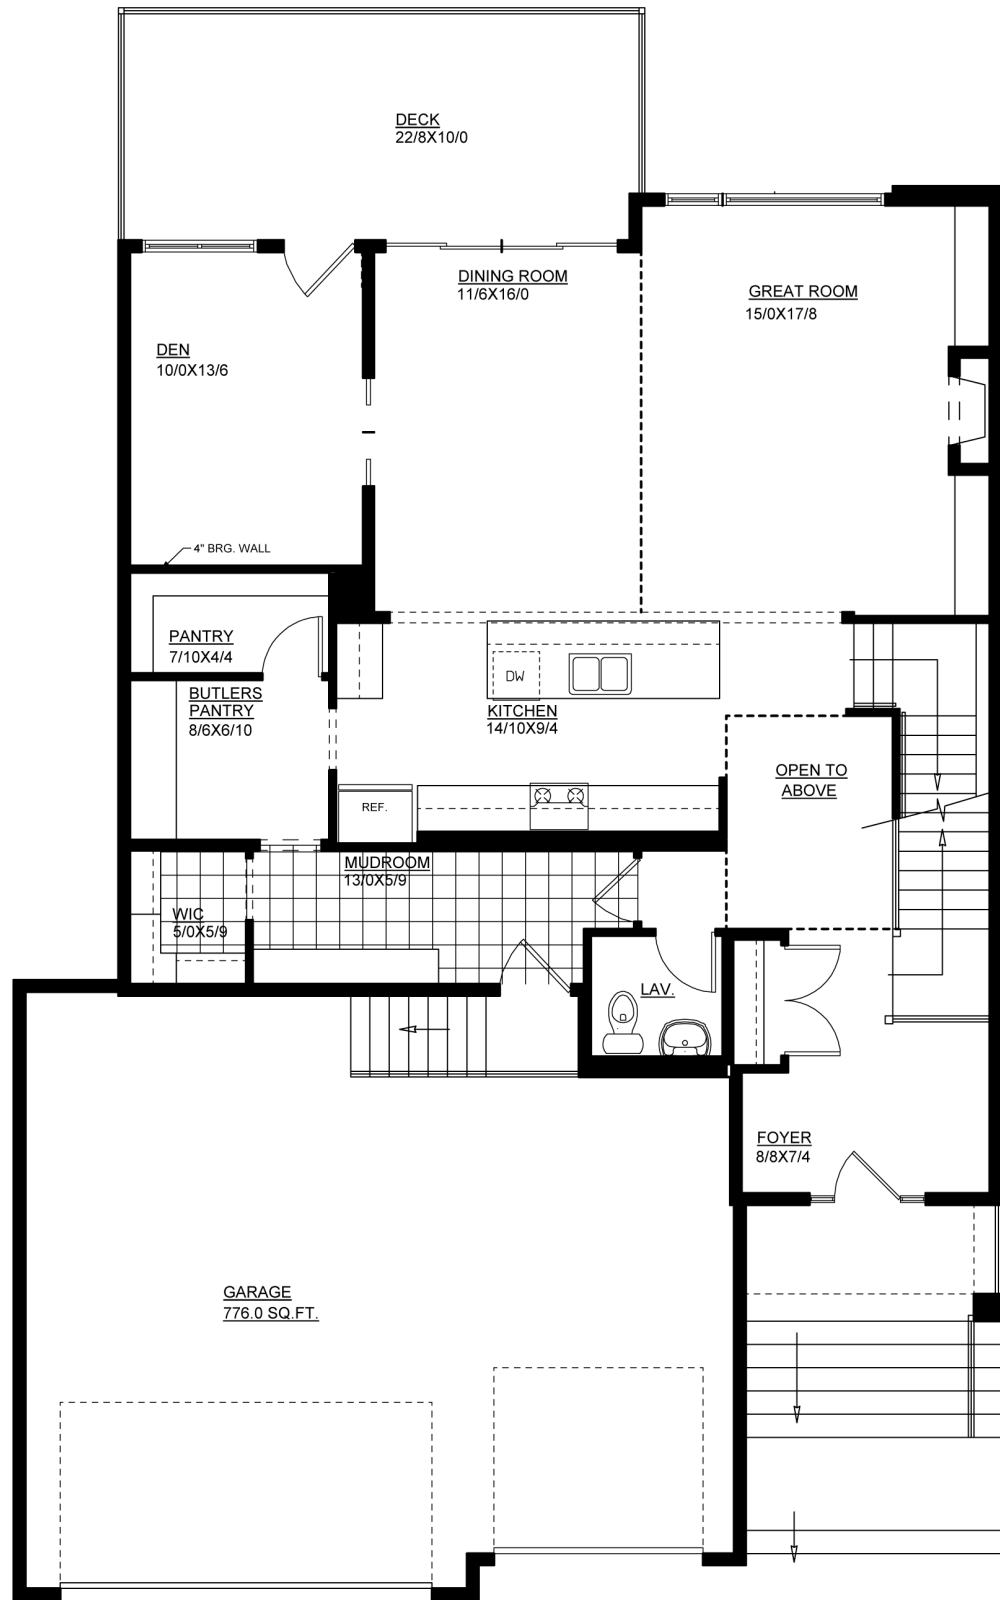

# Quick Possession Home

Quarry  
Park

CRYSTAL CREEK  
HOMES  
19 YEARS  
EST. 2004

CRYSTAL CREEK  
HOMES

The Grayson  
661 Quarry Way SE

2.5   
3   
2862 sqft

# The Grayson

661 Quarry Way SE - 2862 sqft

Main Floor | 1395 sqft

Second Level | 1467 sqft

## Elevation:

West Coast Modern

All elevations, floorplans and dimensions are for illustrative purposes only and are intended to convey a concept and visualization of our homes. They are subject to modifications at any time and are not to be used for contractual purposes.