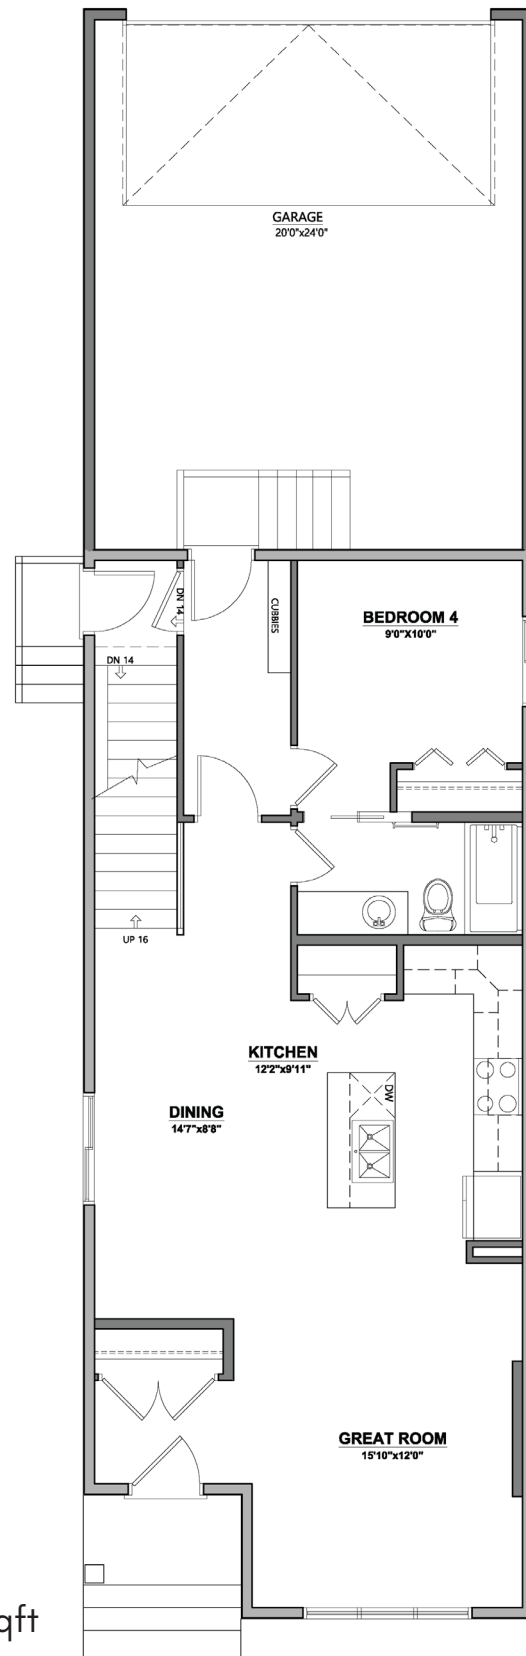

Quick Possession Home

CRYSTAL CREEK
HOMES
19 YEARS
EST. 2004

CRYSTAL CREEK
HOMES

The Athena
96 Penn Place
Spruce Grove

3
4
1776 sqft

The Athena

96 Penn Place - 1776 sqft

Main Floor | 912 sqft

Upper Level | 864 sqft

Elevation: Modern Farmhouse

This Home Features:

- Upper floor deck from primary bedroom
- Main floor bedroom
- Spindled railing in stairwell
- Upper floor bonus room
- Upgraded backsplash tile to brick-lay
- Separate side entrance for future development

All elevations, floorplans and dimensions are for illustrative purposes only and are intended to convey a concept and visualization of our homes. They are subject to modifications at any time and are not to be used for contractual purposes.