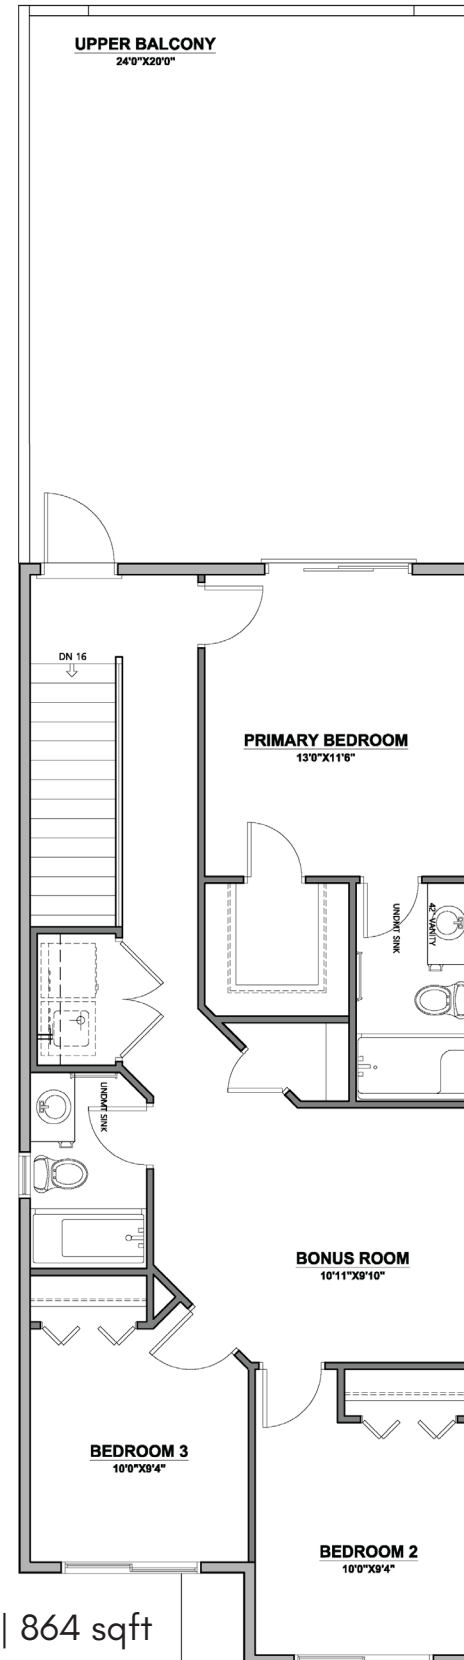

Quick Possession Home

CRYSTAL CREEK
HOMES
19 YEARS
EST. 2004

CRYSTAL CREEK
HOMES

The Athena
96 Penn Place
Spruce Grove

3
4
1776 sqft

The Athena

96 Penn Place - 1776 sqft

Main Floor | 912 sqft

Upper Level | 864 sqft

Elevation: Modern Farmhouse

This Home Features:

- Upper floor deck from primary bedroom
- Main floor bedroom
- Spindled railing in stairwell
- Upper floor bonus room
- Upgraded backsplash tile to brick-lay
- Separate side entrance for future development