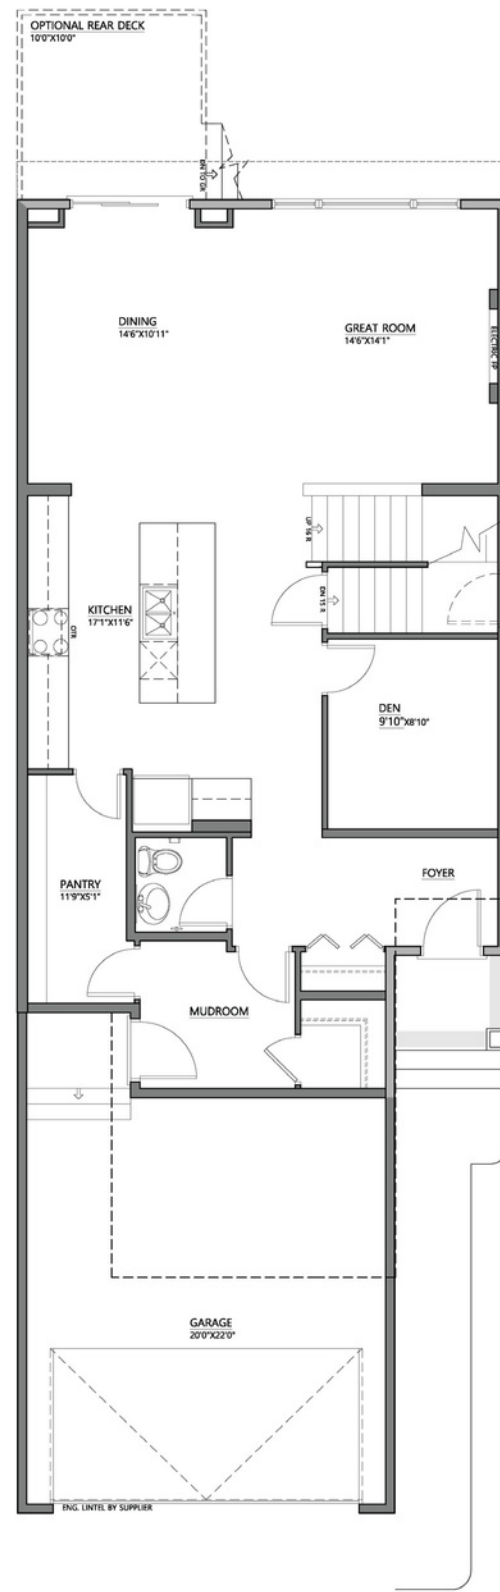

19 YEARS  
→ EST. 2004

[crystalcreekhomes.ca](http://crystalcreekhomes.ca)

The Birch 26

2.5 Bath  
3 Bed  
2387 sqft

# The Birch 26

2387 sqft

9'1" Main Floor | 1163 sqft

8'1" Second Level | 1224 sqft

## Available Elevations:

• Please confirm with our Sales Team which elevations are available in your desired community. All elevations, floorplans and dimensions are for illustrative purposes only and are intended to convey a concept and visualization of our homes. They are subject to modifications at any time and are not to be used for contractual purposes. Square footage noted reflects Residential Measurement Standard.