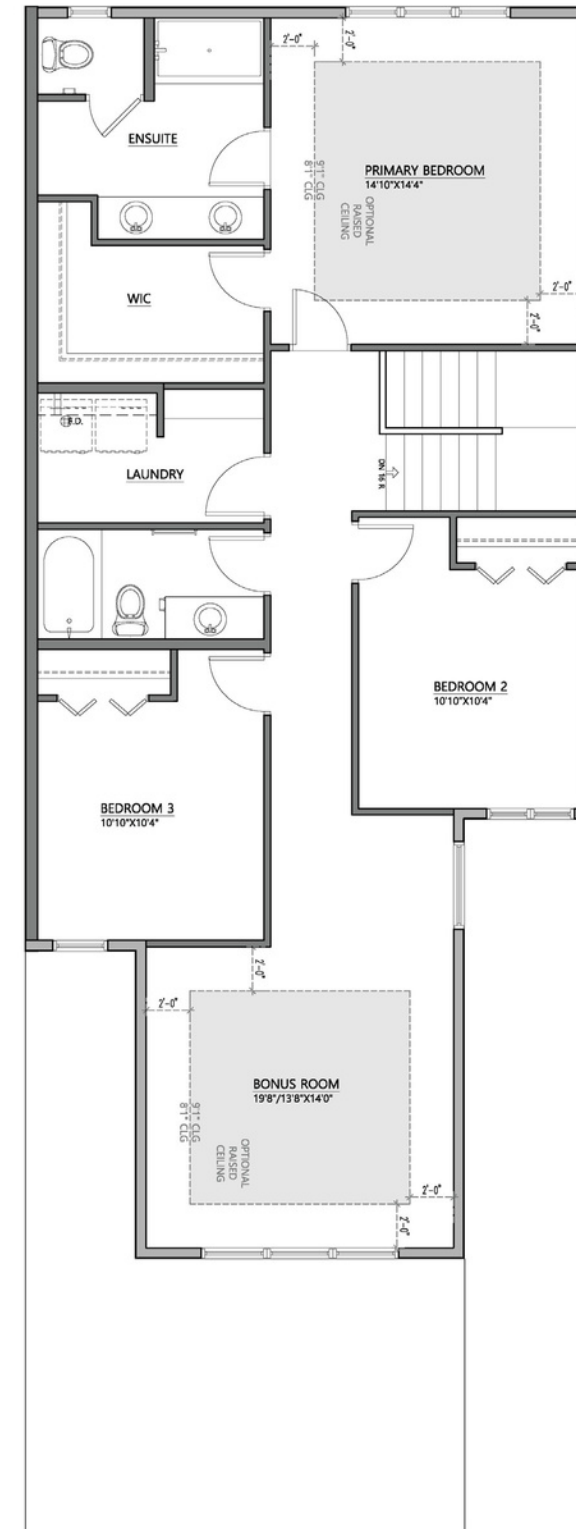

19 YEARS  
→ EST. 2004

[crystalcreekhomes.ca](http://crystalcreekhomes.ca)

The Birch 26

2.5 Bath  
3 Bed  
2387 sqft

# The Birch 26

2387 sqft

9'1" Main Floor | 1163 sqft

8'1" Second Level | 1224 sqft

## Available Elevations:

• Please confirm with our Sales Team which elevations are available in your desired community. All elevations, floorplans and dimensions are for illustrative purposes only and are intended to convey a concept and visualization of our homes. They are subject to modifications at any time and are not to be used for contractual purposes. Square footage noted reflects Residential Measurement Standard.