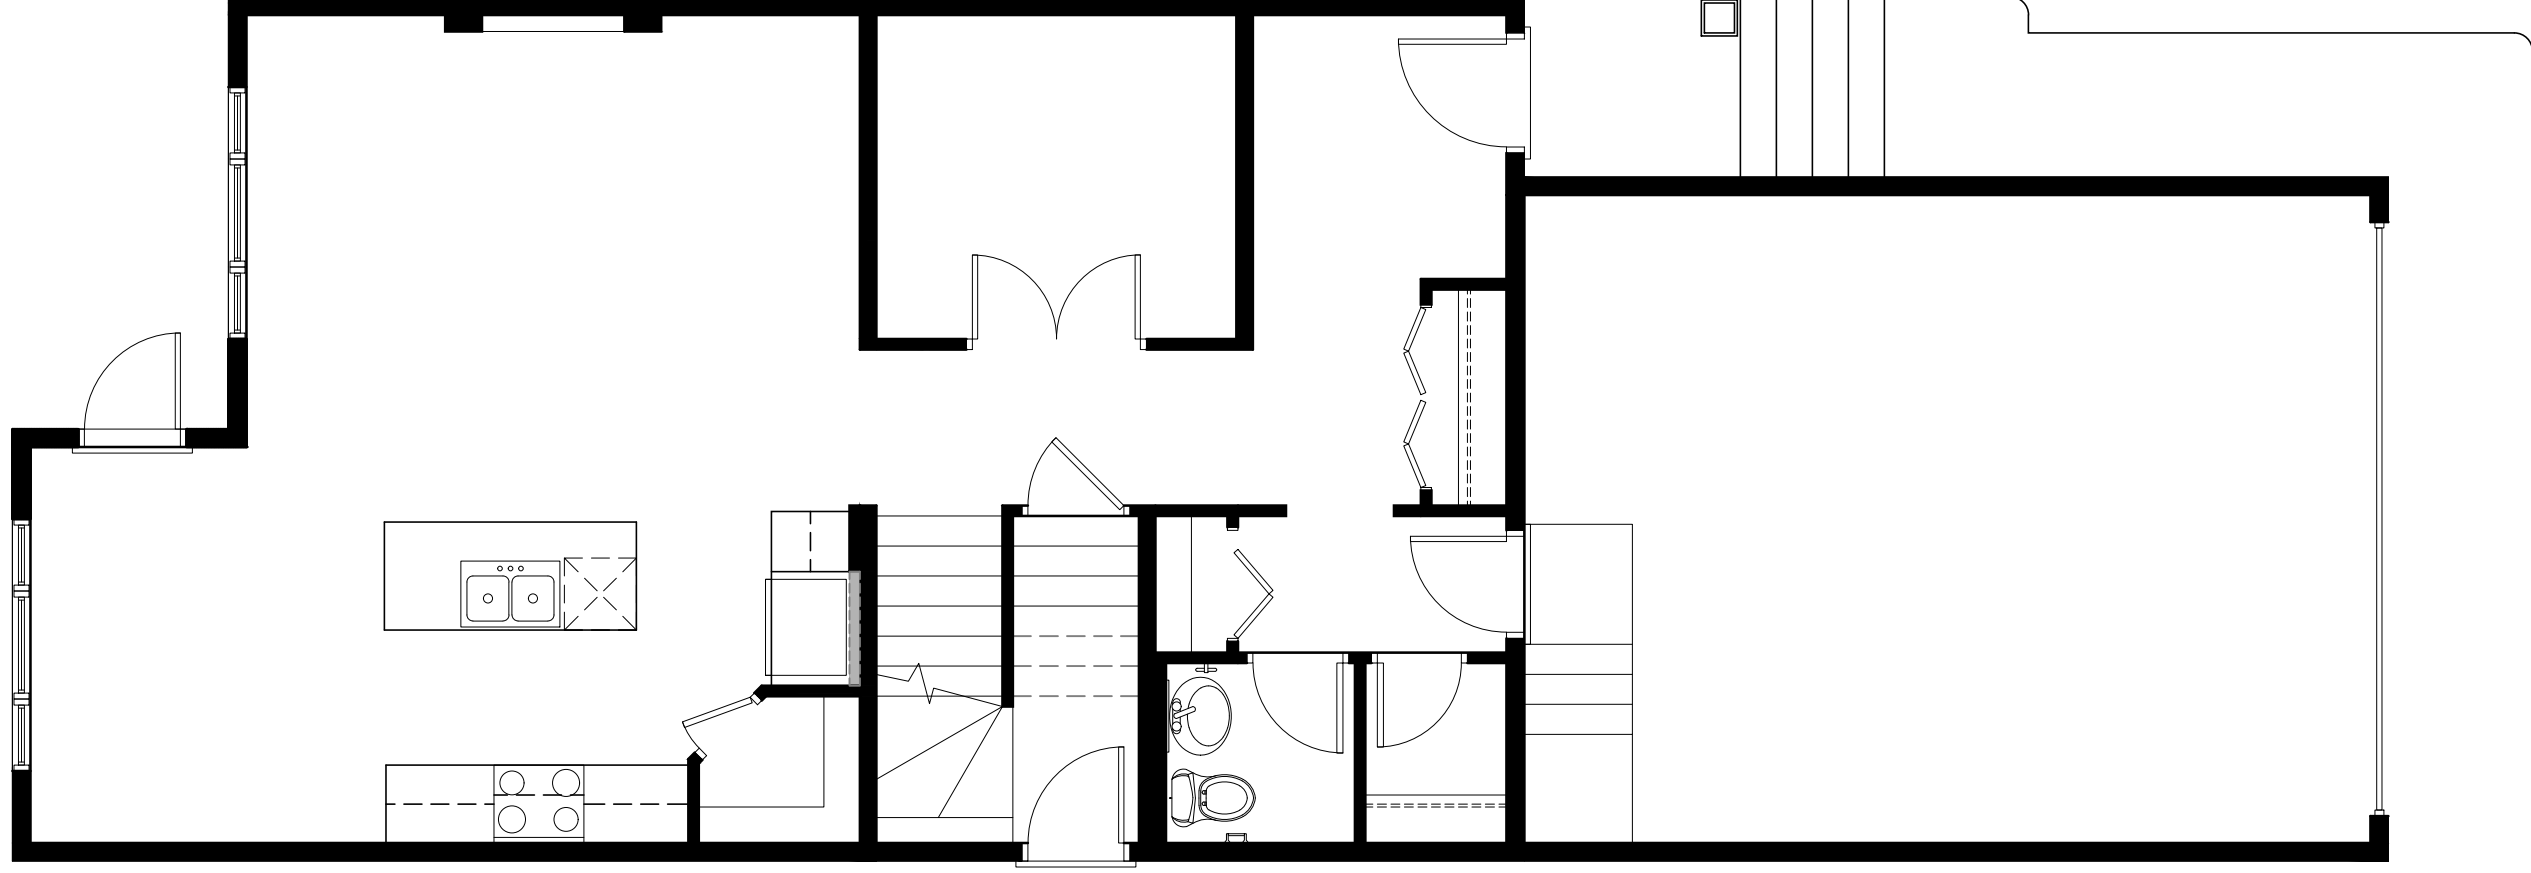

CARSON

275 BD

9'1" MAIN FLOOR PLAN

936 SQ.FT.

CARSON

275 BD

8'1" UPPER FLOOR PLAN
1000 SQ.FT.

CARSON
275 BD