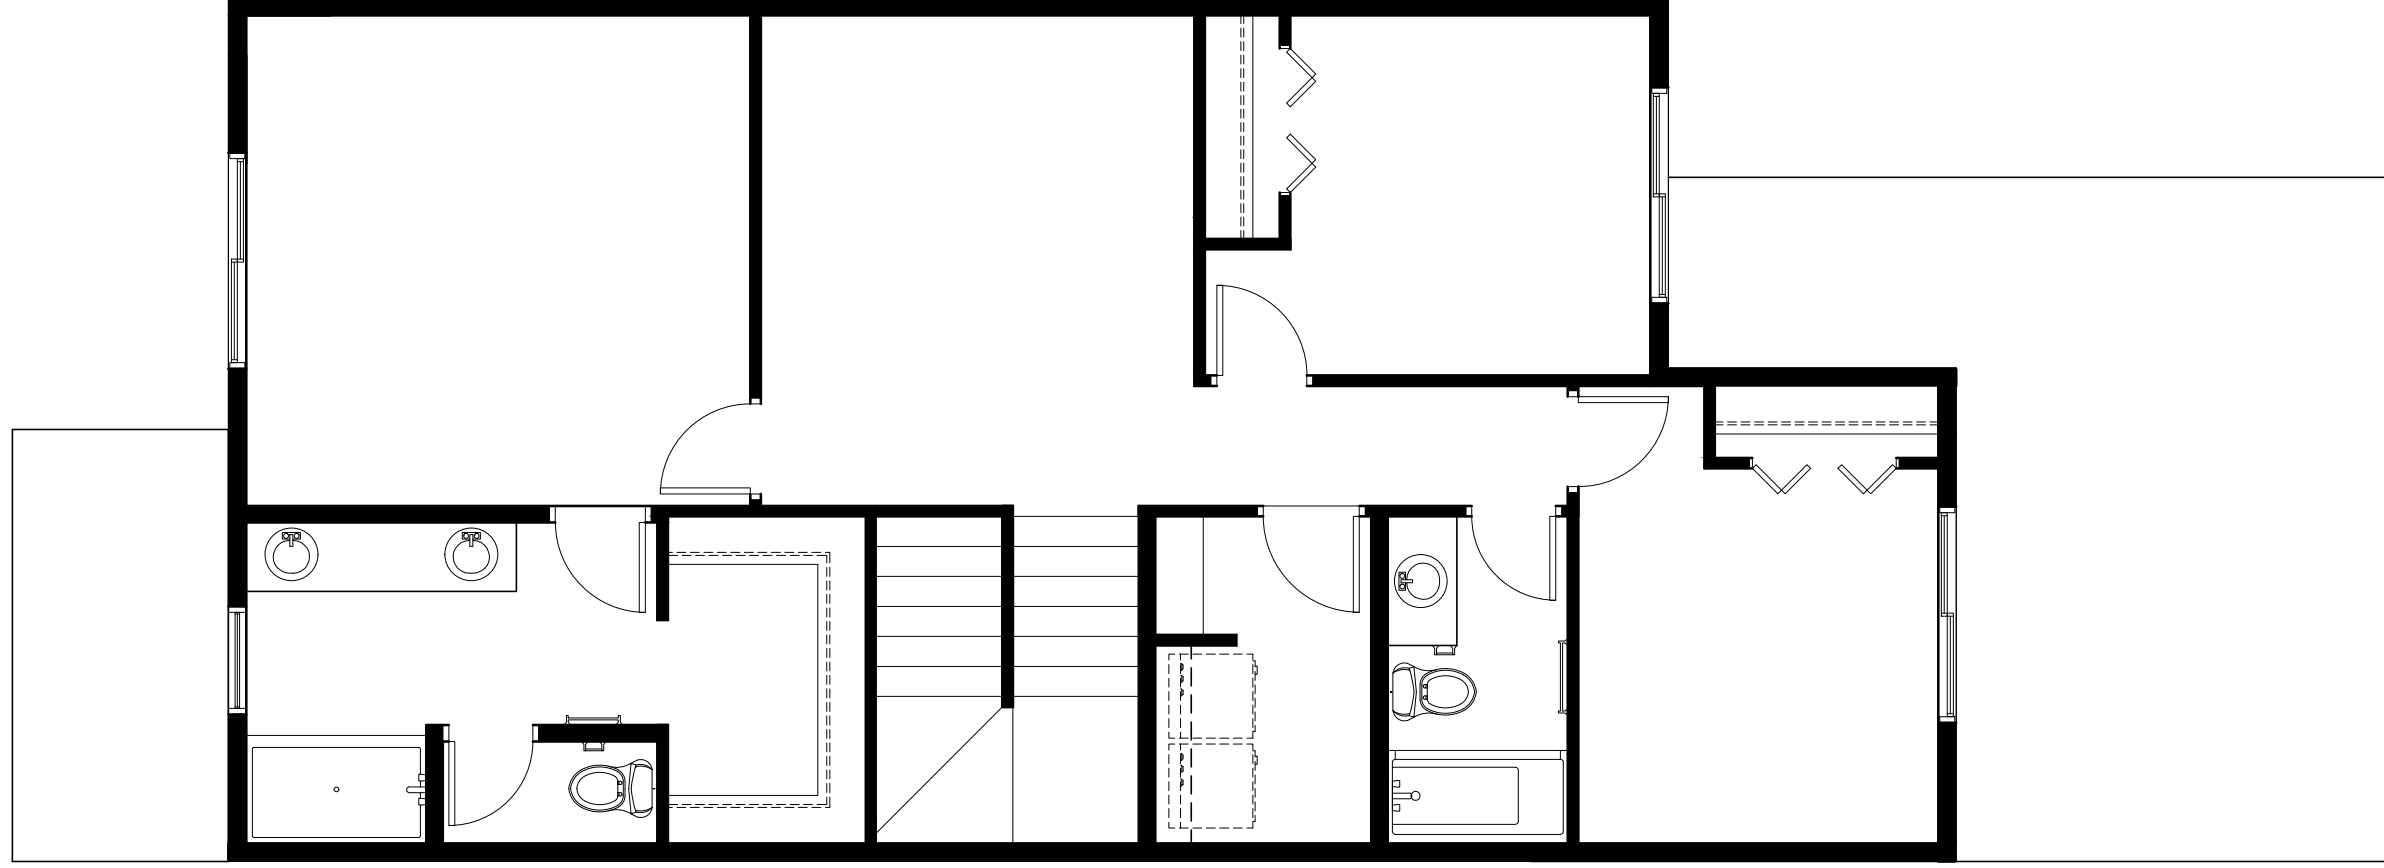

CARSON

275 BD

9'1" MAIN FLOOR PLAN

936 SQ.FT.

CARSON

275 BD

8'1" UPPER FLOOR PLAN
1000 SQ.FT.

CARSON
275 BD