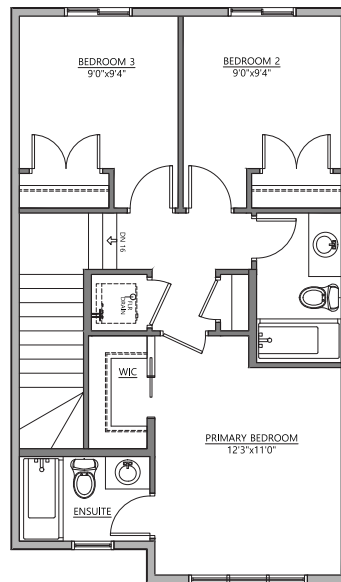

Aimee

183 Belvedere Crescent

1262 SQ FT

3 BEDROOMS | 2.5 BATHROOMS | LANED HOME

crystalcreekhomes.ca

Aimee

183 Belvedere Crescent

1262 SQ FT

3 BEDROOMS | 2.5 BATHROOMS | LANED HOME

MAIN FLOOR | 664 SQ FT

UPPER FLOOR | 598 SQ FT

INTERIOR FINISHINGS | TOFINO

Contact our sales team for more information: belvedere@crystalcreekhomes.ca | 403-984-3501

All elevations, floorplans and dimensions are for illustrative purposes only and are intended to convey a concept visualization of our homes. They are subject to modifications at any time and are not to be used for contractual purposes.