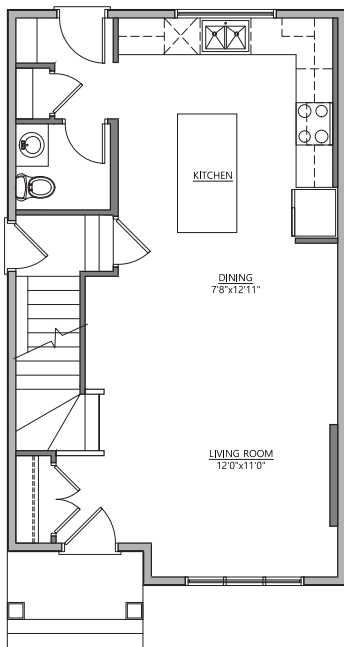

Aimee

183 Belvedere Crescent

1262 SQ FT

3 BEDROOMS | 2.5 BATHROOMS | LANED HOME

crystalcreekhomes.ca

Aimee

183 Belvedere Crescent

1262 SQ FT

3 BEDROOMS | 2.5 BATHROOMS | LANED HOME

MAIN FLOOR | 664 SQ FT

UPPER FLOOR | 598 SQ FT

INTERIOR FINISHINGS | TOFINO

Contact our sales team for more information: belvedere@crystalcreekhomes.ca | 403-984-3501

All elevations, floorplans and dimensions are for illustrative purposes only and are intended to convey a concept visualization of our homes. They are subject to modifications at any time and are not to be used for contractual purposes.