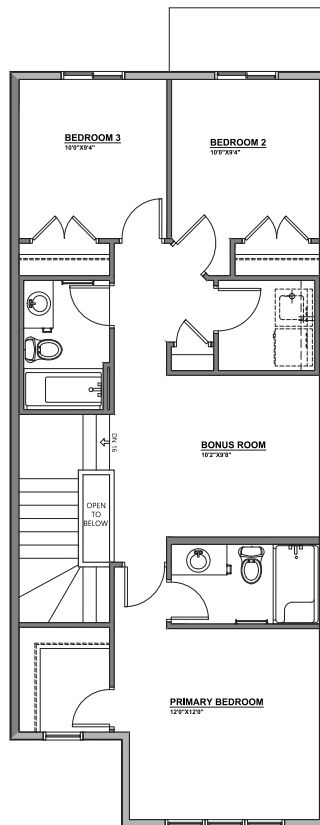

# Cooper

207 Belvedere Crescent **1784** SQ FT

4 BEDROOMS | 3 BATHROOMS | LANED HOME

# Cooper

207 Belvedere Crescent

1784 SQ FT

4 BEDROOMS | 3 BATHROOMS | LANED HOME

MAIN FLOOR | 952 SQ FT

UPPER FLOOR | 832 SQ FT

INTERIOR FINISHINGS | CORTES

Contact our sales team for more information: [belvedere@crystalcreekhomes.ca](mailto:belvedere@crystalcreekhomes.ca) | 403-984-3501

All elevations, floorplans and dimensions are for illustrative purposes only and are intended to convey a concept visualization of our homes. They are subject to modifications at any time and are not to be used for contractual purposes.