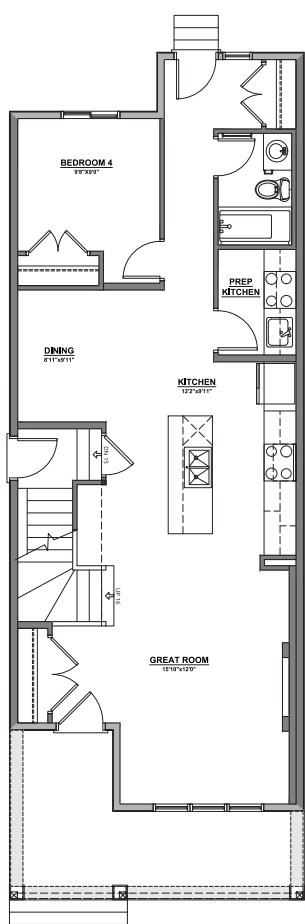

# Cooper

207 Belvedere Crescent **1784** SQ FT

4 BEDROOMS | 3 BATHROOMS | LANED HOME

# Cooper

207 Belvedere Crescent

1784 SQ FT

4 BEDROOMS | 3 BATHROOMS | LANED HOME

MAIN FLOOR | 952 SQ FT

UPPER FLOOR | 832 SQ FT

INTERIOR FINISHINGS | CORTES

Contact our sales team for more information: [belvedere@crystalcreekhomes.ca](mailto:belvedere@crystalcreekhomes.ca) | 403-984-3501

All elevations, floorplans and dimensions are for illustrative purposes only and are intended to convey a concept visualization of our homes. They are subject to modifications at any time and are not to be used for contractual purposes.